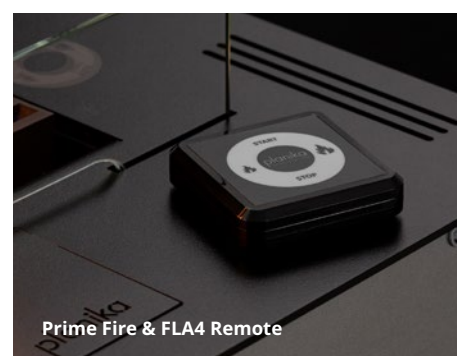

*Smart Home System (SHS) is an additional purchase