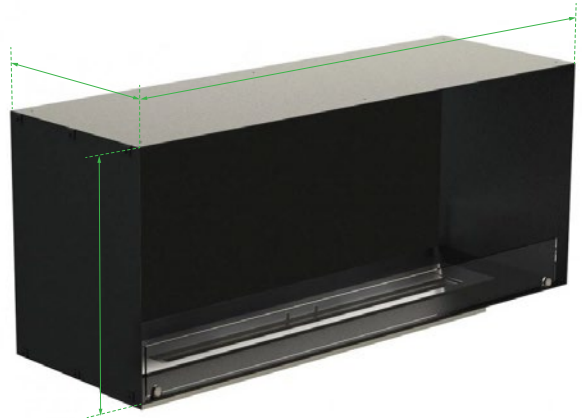

Bespoke Size

If the standard sizes don't fit your project, all Foco models can be custom-made to your specifications.

It's only your imagination that sets the limit.