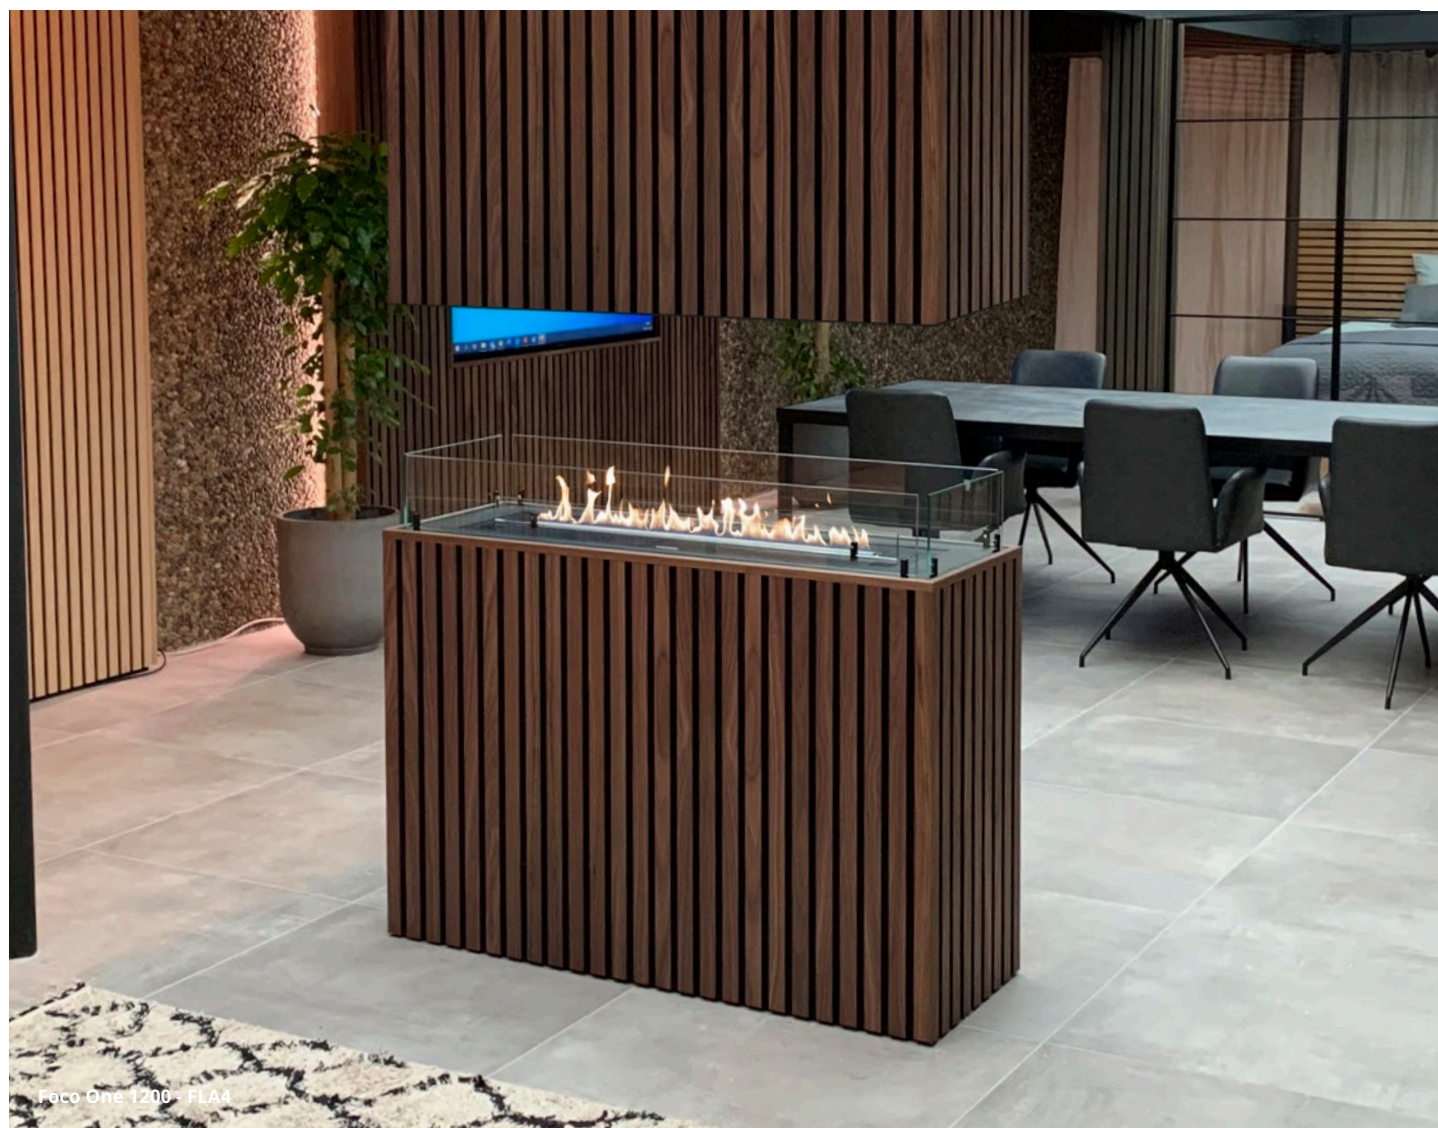

Foco Four/Free

Standard Sizes and Models

	WxHxD (mm)	Burner - capacity	Heat output	Burn time	Connection	Room size	Control
Foco Four/Free 800	800x500x400	Manual 60 cm - 3.5 L Prime Fire 2.0 700 - 4.3 L	max. 3.3 kW 2.2 - 4.4 kW	max. 7.5 h max. 8.0 h	None 230V	min. 70 m³ min. 44 m³	Manual Remote, App
Foco Four/Free 1000	1000x500x400	Manual 80 cm - 4.0 L Prime Fire 2.0 700 - 4.3 L FLA4 790 - 3.9 L FLA4+ 790 - 13.4 L	max. 4.4 kW 2.2 - 4.4 kW 2.2 - 4.4 kW 2.2 - 4.4 kW	max 6.5 h max. 8.0 h max. 8.0 h max. 25.0 h	None 230V 230V 230V	min. 80 m³ min. 44 m³ min. 44 m³ min. 44 m³	Manual Remote, App Remote, App, SHS* Remote, App, SHS*
Foco Four/Free 1200	1200x500x400	Manual 100 cm - 5.0 L Prime Fire 2.0 990 - 5.5 L FLA4 990 - 5.5 L FLA4+ 990 - 17.2 L	max. 6.2 kW 4.6 - 7.0 kW 4.6 - 7.0 kW 4.6 - 7.0 kW	max. 6.0 h max. 8.0 h max. 8.0 h max. 26.0 h	None 230V 230V 230V	min. 90 m³ min. 70 m³ min. 70 m³ min. 70 m³	Manual Remote, App Remote, App, SHS* Remote, App, SHS*

*Smart Home System (SHS) is an additional purchase