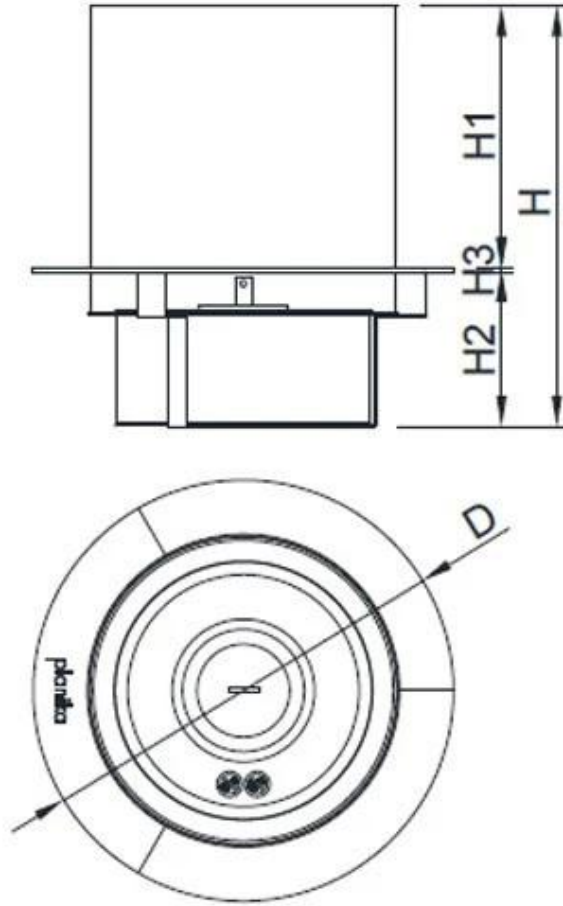

#### Dimensions & Weight

Height	41,2 cm
Diameter	30 cm
Weight	7 kg

#### Technical Specifications

Minimum room size	25 m <sup>3</sup>
Fuel	Bioethanol
Burning time up to	7 hours
Capacity	3 Litres
Heat output (max)	2,5 kW
Recommended air change rate	1

#### Installation Details

Flue/Chimney	Not Required
Power Requirements	No

	[mm]	["]
H	412	16 1/4
H1	257	10 1/8
H2	152	6
H3	3	1/8
D	ø 412	ø 16 1/4