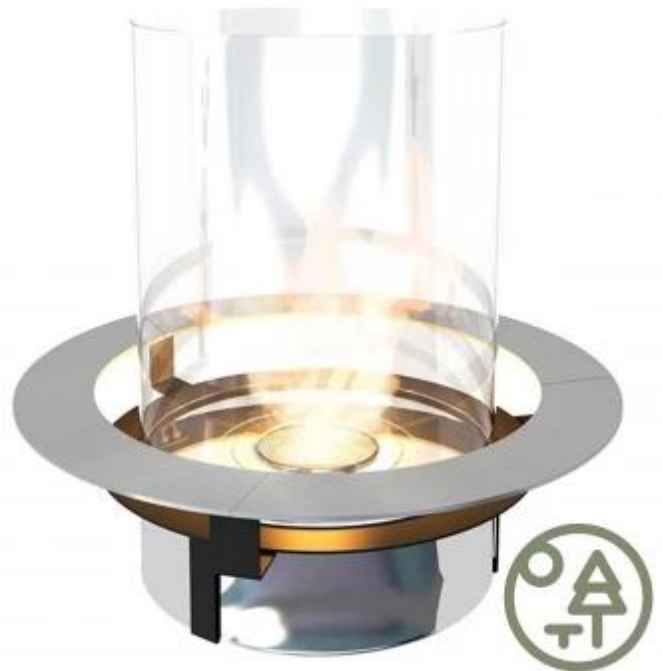

CACHFIRES

PLANIKA RONDO COMMERCE INSERT

BIO-60-015

This modern bio-ethanol fireplace insert has a burn time of up to 7 hours.

TECHNICAL SPECIFICATIONS

Key Specifications

Product type	Round Manual Bioethanol Burner
Brand	Planika Fires
Use	Outdoor
Use	Indoor
Warranty	2 years

Dimensions & Weight

Height	41,2 cm
Diameter	30 cm
Weight	7 kg

Technical Specifications

Minimum room size	25 m³
Fuel	Bioethanol
Burning time up to	7 hours
Capacity	3 Litres
Heat output (max)	2,5 kW
Recommended air change rate	1

Burner Specifications

Adjustable flame	No
Control	Manual
Remote control	No

Material and Appearance

Material	Glass
Material	Stainless Steel
Colour	Stainless Steel
Finish	Polished
Flame view	44,1
Shape	Round
Glas included	Yes

Installation Details

Flue/Chimney	Not Required
Power Requirements	No