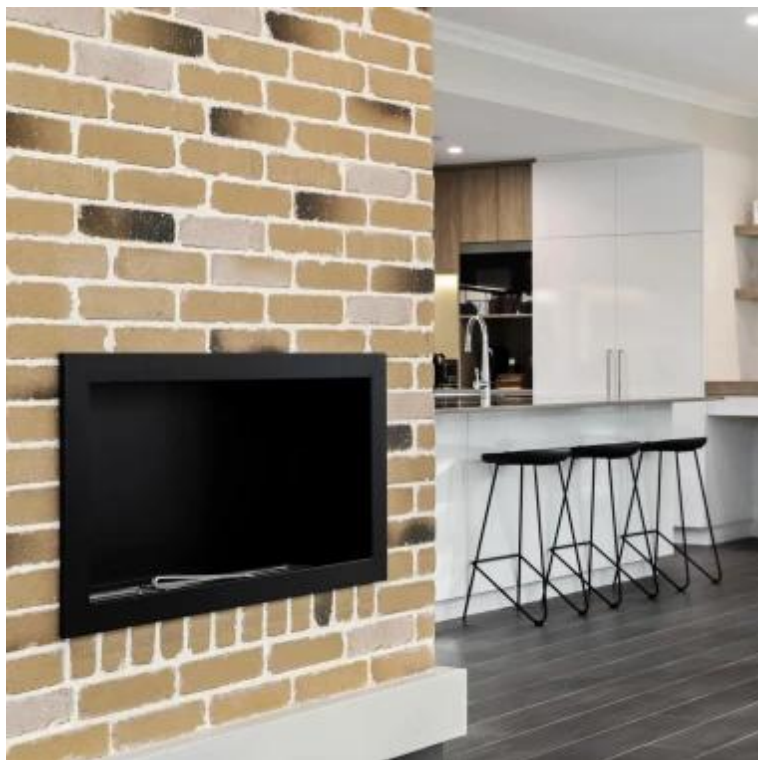

CACHFIRES

ICON FIRES SLIMLINE FIREBOX SFB1350 - BLACK

BIO-70-209

Slimline Firebox SFB1350 built-in bioethanol fireplace from Icon Fires combines modern design with practical functionality. This one-sided fireplace creates a cosy atmosphere and offers an impressive burn time of up to 9 hours per fill. Its black interior highlights the beauty of the flames, and it requires no chimney thanks to bioethanol fuel, which produces no smoke or soot. The adjustable flame gives you control over the heat output, making it an ideal choice for any home.

TECHNICAL SPECIFICATIONS

Burner

Flue/chimney	Not Required
Remote control	No
Requires electricity	No
Burn time	9 hours
Adjustable flame	Yes
Control	Manual
Burner type	Icon Fires Slimline 1100
Heat output (max)	7,7 kW
Capacity	6.25 Litres
Fuel	Bioethanol
Usage	0.9 L/h

Key Specifications

Producttype	1-sided Built-in Bioethanol Fireplace
Brand	Icon Fires
Use	Indoor
Warranty	2 years

Size

Length/Width	135 cm
Height	60 cm
Depth	31,5 cm
Weight	62,3 kg

Material and Appearance

Material	Stainless Steel
Colour	Black
Interior	Black
Flame view	Front
Shape	Rectangular
Glas included	No

TECHNICAL DRAWING