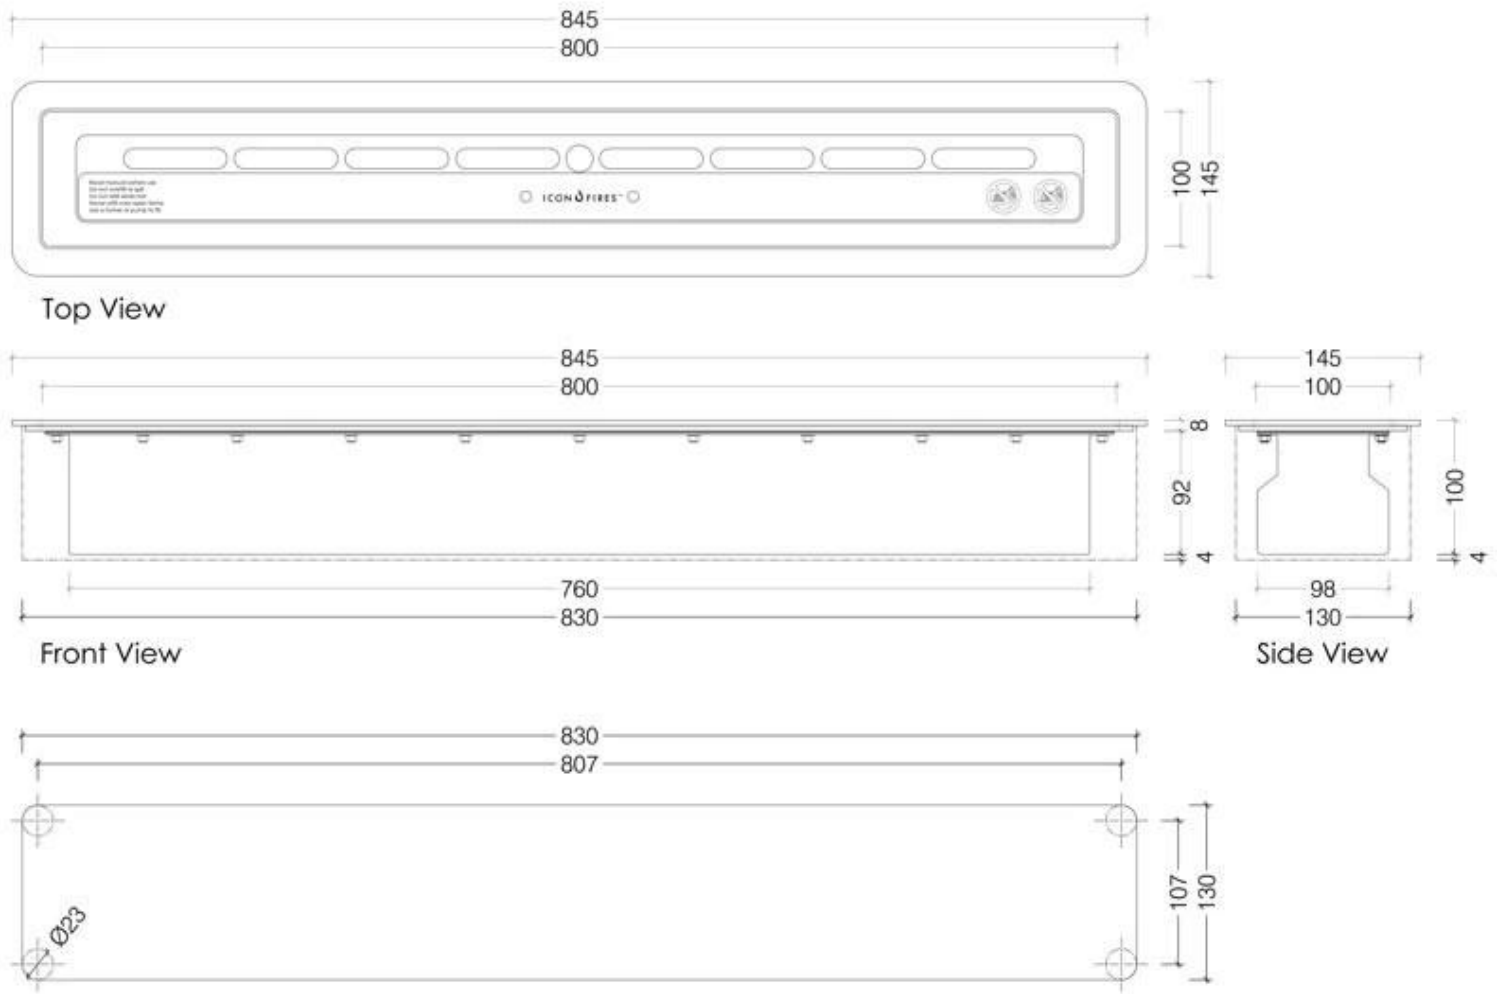

CACHFIRES

ICON FIRES SLIMLINE BURNER - 80 CM

BIO-70-214

Icon Slimline 800 burner from Icon Fires is a sleek and efficient bioethanol burner, perfect for installation in compact spaces. With a capacity of 4.5 liters, it offers up to 8 hours of burn time and a heat output of 5.4 kW. The adjustable flame feature allows you to customise the heat and bioethanol consumption. The Slimline 800 is particularly well-suited for wall-mounted fireplaces and requires no chimney, making installation easy and flexible.

TECHNICAL SPECIFICATIONS

Burner

Requires electricity	No
Burn time	8 hours
Adjustable flame	Yes
Control	Manual
Heat output (max)	5,4 kW
Capacity	4.5 Litres
Flue/chimney	Not Required
Remote control	No
Burner type	Icon Slimline 800 Burner
Fuel	Bioethanol
Usage	0.6 L/h

Key Specifications

Producttype	Manual Bioethanol Burner
Brand	Icon Fires
Use	Indoor
Warranty	2 years

Size

Length/Width	84,5 cm
Height	10 cm
Depth	14,5 cm
Weight	14 kg

Material and Appearance

Material	Stainless Steel
Colour	Stainless Steel
Flame view	44,1
Shape	Rectangular
Glas included	No