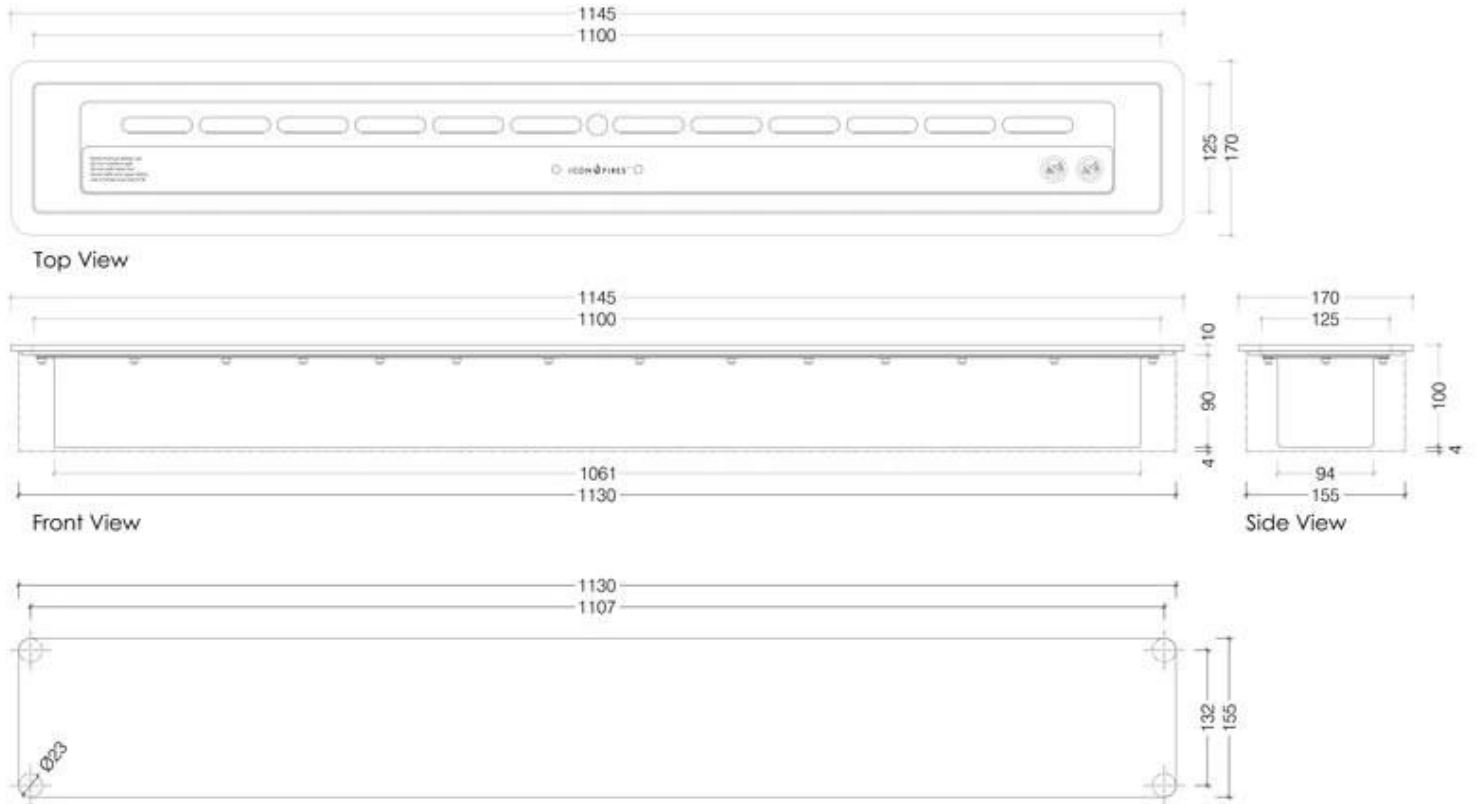

Slimline 1100 Biofuel Burner With Mount Plate