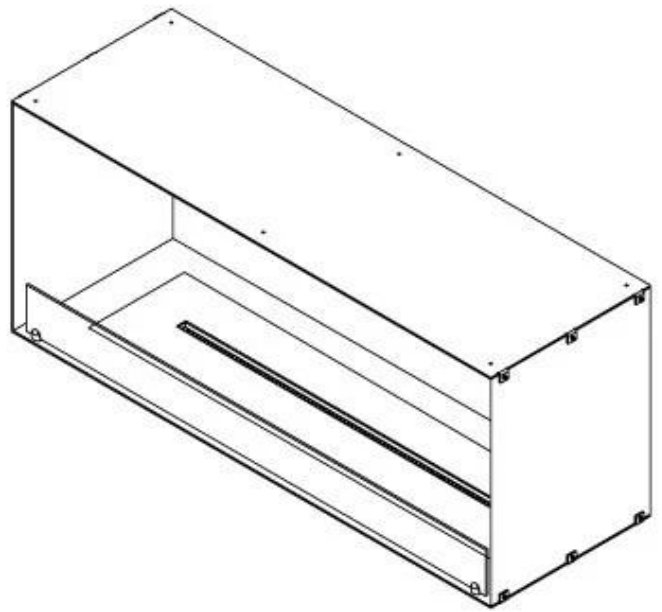

CACHFIRES

FOCO ONE 1200

BIO-30-130

Foco One 1200 is a stylish one-sided bioethanol fireplace designed for wall installation, allowing the flames to be viewed only from the front. This fireplace is ideal for creating a cosy atmosphere and offers the option between a manual and automatic burner with adjustable flame levels. The Foco One is made from 4 mm powder-coated stainless steel and comes with tempered glass, which protects the flames from drafts and wind gusts, ensuring a stable flame experience.

Type

Flue/chimney	Not Required
Recommended air change rate	1
Producttype	1-sided Built-in Bioethanol Fireplace
Brand	Foco
Fuel	Bioethanol
Use	Indoor
Flame view	Front
Warranty	2 years

Size

Length/Width	120 cm
Height	50 cm
Depth	40 cm
Weight	35 kg

Appearance

Material	Steel
Steel Thickness	4 mm
Colour	Black
Glas included	Yes

FLA 3+ 990 mm

FLA 3 990 mm

Automatic burner 1000

PrimeFire 1000

Superior Manual 1000