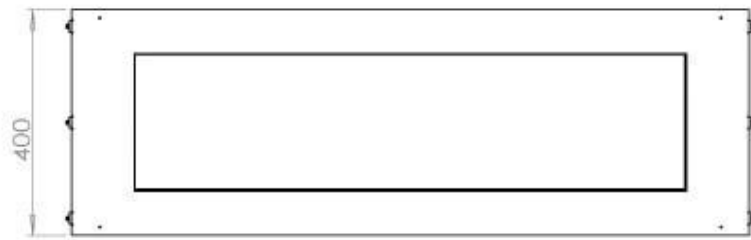

Appearance

Material	Steel
Steel Thickness	4 mm
Colour	Black
Glas included	Yes

FLA 3+ 990 mm

FLA 3 990 mm

Automatic burner 1000

PrimeFire 1000

Superior Manual 1000