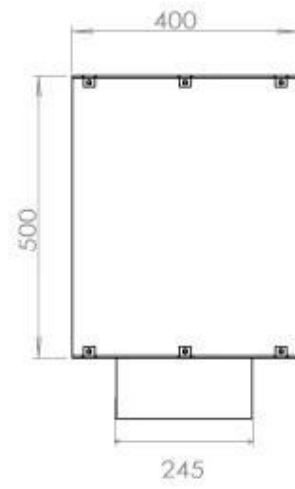

Type

Flue/chimney	Not Required
Recommended air change rate	1
Producttype	1-sided Built-in Bioethanol Fireplace
Brand	Foco
Fuel	Bioethanol
Use	Indoor
Flame view	Front
Warranty	2 years

Size

Length/Width	120 cm
Height	50 cm
Depth	40 cm
Weight	35 kg

Appearance

Material	Steel
Steel Thickness	4 mm
Colour	Black
Glas included	Yes

FLA 3+ 990 mm

FLA 3 990 mm

Automatic burner 1000

PrimeFire 1000

Superior Manual 1000