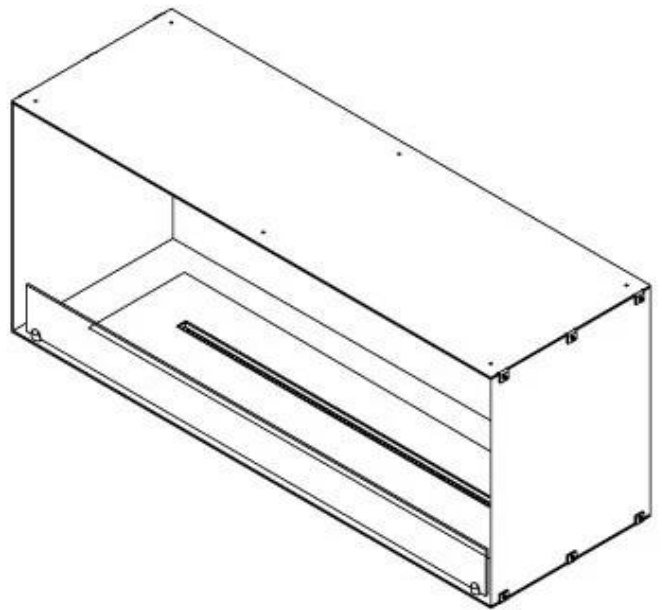

CACHFIRES

FOCO ONE 1200

BIO-30-130

Foco One 1200 is a stylish one-sided bioethanol fireplace designed for wall installation, allowing the flames to be viewed only from the front. This fireplace is ideal for creating a cosy atmosphere and offers the option between a manual and automatic burner with adjustable flame levels. The Foco One is made from 4 mm powder-coated stainless steel and comes with tempered glass, which protects the flames from drafts and wind gusts, ensuring a stable flame experience.

Type

Flue/chimney	Not Required
Recommended air change rate	1
Producttype	1-sided Built-in Bioethanol Fireplace
Brand	Foco
Fuel	Bioethanol
Use	Indoor
Flame view	Front
Warranty	2 years

Size

Length/Width	120 cm
Height	50 cm
Depth	40 cm
Weight	35 kg

Appearance

Material	Steel
Steel Thickness	4 mm
Colour	Black
Glas included	Yes

FLA 3+ 990 mm

FLA 3 990 mm

Automatic burner 1000

PrimeFire 1000

Superior Manual 1000