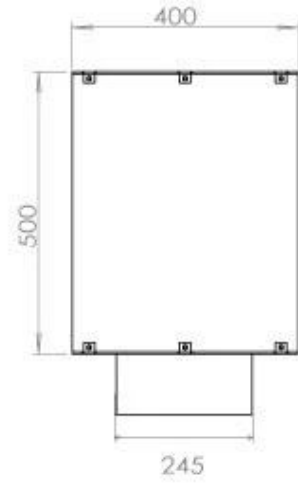

Type

Flue/chimney	Not Required
Recommended air change rate	1
Producttype	1-sided Built-in Bioethanol Fireplace
Brand	Foco
Fuel	Bioethanol
Use	Indoor
Flame view	Front
Warranty	2 years

Size

Length/Width	120 cm
Height	50 cm
Depth	40 cm
Weight	35 kg

Appearance

Material	Steel
Steel Thickness	4 mm
Colour	Black
Glas included	Yes

FLA 3+ 990 mm

FLA 3 990 mm

Automatic burner 1000

PrimeFire 1000

Superior Manual 1000