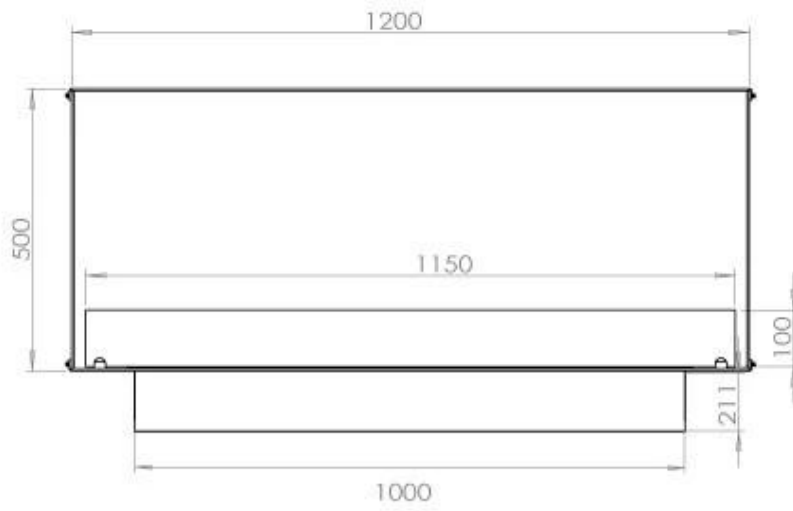

Type

Flue/chimney	Not Required
Recommended air change rate	1
Producttype	1-sided Built-in Bioethanol Fireplace
Brand	Foco
Fuel	Bioethanol
Use	Indoor
Flame view	Front
Warranty	2 years

Size

Length/Width	120 cm
Height	50 cm
Depth	40 cm
Weight	35 kg

Appearance

Material	Steel
Steel Thickness	4 mm
Colour	Black
Glas included	Yes

FLA 3+ 990 mm

FLA 3 990 mm

Automatic burner 1000

PrimeFire 1000

Superior Manual 1000