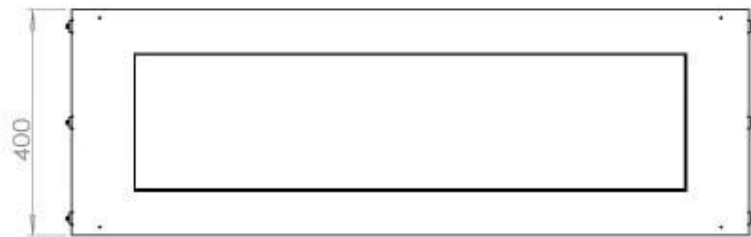

Appearance

Material	Steel
Steel Thickness	4 mm
Colour	Black
Glas included	Yes

FLA 3+ 990 mm

FLA 3 990 mm

Automatic burner 1000

PrimeFire 1000

Superior Manual 1000