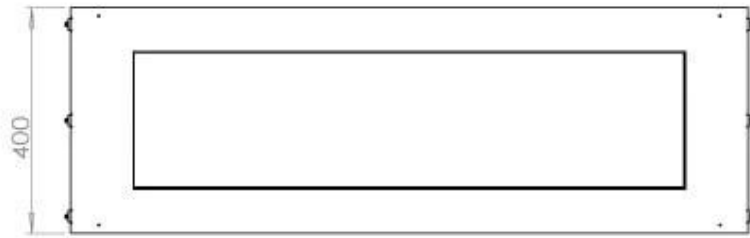

Appearance

Material	Steel
Steel Thickness	4 mm
Colour	Black
Glas included	Yes

FLA 3+ 990 mm

FLA 3 990 mm

Automatic burner 1000

PrimeFire 1000

Superior Manual 1000