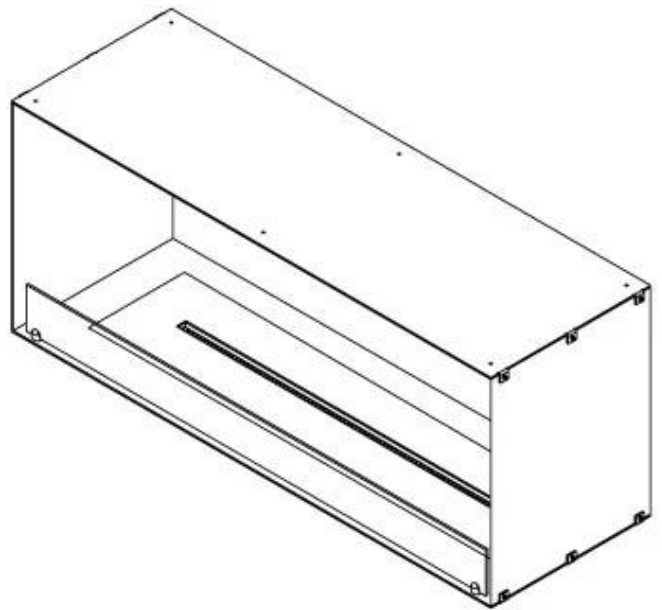

CACHFIRES

FOCO ONE 1200

BIO-30-130

Foco One 1200 is a stylish one-sided bioethanol fireplace designed for wall installation, allowing the flames to be viewed only from the front. This fireplace is ideal for creating a cosy atmosphere and offers the option between a manual and automatic burner with adjustable flame levels. The Foco One is made from 4 mm powder-coated stainless steel and comes with tempered glass, which protects the flames from drafts and wind gusts, ensuring a stable flame experience.

Type

Flue/chimney	Not Required
Recommended air change rate	1
Producttype	1-sided Built-in Bioethanol Fireplace
Brand	Foco
Fuel	Bioethanol
Use	Indoor
Flame view	Front
Warranty	2 years

Size

Length/Width	120 cm
Height	50 cm
Depth	40 cm
Weight	35 kg

Appearance

Material	Steel
Steel Thickness	4 mm
Colour	Black
Glas included	Yes

FLA 3+ 990 mm

FLA 3 990 mm

Automatic burner 1000

PrimeFire 1000

Superior Manual 1000