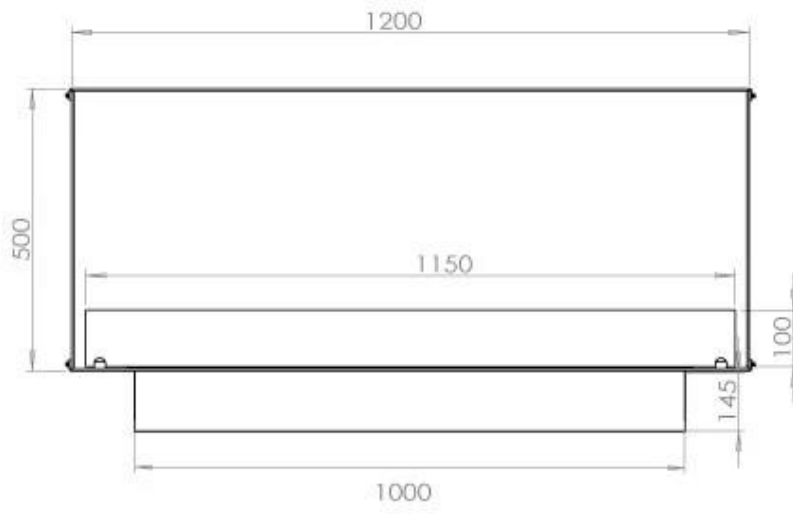

Type

Flue/chimney	Not Required
Recommended air change rate	1
Producttype	1-sided Built-in Bioethanol Fireplace
Brand	Foco
Fuel	Bioethanol
Use	Indoor
Flame view	Front
Warranty	2 years

Size

Length/Width	120 cm
Height	50 cm
Depth	40 cm
Weight	35 kg

Appearance

Material	Steel
Steel Thickness	4 mm
Colour	Black
Glas included	Yes

FLA 3+ 990 mm

FLA 3 990 mm

Automatic burner 1000

PrimeFire 1000

Superior Manual 1000