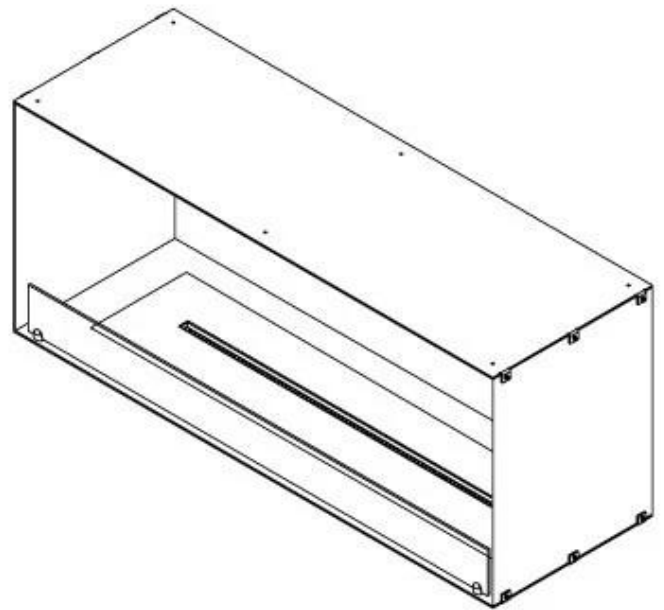

CACHFIRES

FOCO ONE 1200

BIO-30-130

Foco One 1200 is a stylish one-sided bioethanol fireplace designed for wall installation, allowing the flames to be viewed only from the front. This fireplace is ideal for creating a cosy atmosphere and offers the option between a manual and automatic burner with adjustable flame levels. The Foco One is made from 4 mm powder-coated stainless steel and comes with tempered glass, which protects the flames from drafts and wind gusts, ensuring a stable flame experience.

TECHNICAL SPECIFICATIONS

Burner - Features

Control	Automatic
Control	Remote Control
Control	Manual
Burn time	6 hours
Minimum room size	90 m ³
Burner type	5 Litre Superior
Flame length	85 cm
Heat output (max)	6,2 kW
Remote control	Yes (add-on)
Requires electricity	No
Requires electricity	Yes
Adjustable flame	Yes
Usage	0.87 L/h

Type

Flue/chimney	Not Required
Recommended air change rate	1
Producttype	1-sided Built-in Bioethanol Fireplace
Brand	Foco
Fuel	Bioethanol
Use	Indoor
Flame view	Front
Warranty	2 years

Size

Length/Width	120 cm
Height	50 cm
Depth	40 cm
Weight	35 kg

Appearance

Material	Steel
Steel Thickness	4 mm
Colour	Black
Glas included	Yes

FLA 3+ 990 mm

FLA 3 990 mm

Automatic burner 1000

PrimeFire 1000

Superior Manual 1000