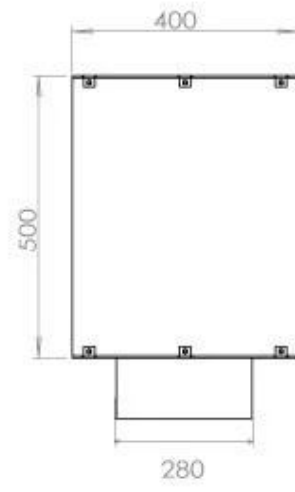

Type

Flue/chimney	Not Required
Recommended air change rate	1
Producttype	1-sided Built-in Bioethanol Fireplace
Brand	Foco
Fuel	Bioethanol
Use	Indoor
Flame view	Front
Warranty	2 years

Size

Length/Width	120 cm
Height	50 cm
Depth	40 cm
Weight	35 kg

Appearance

Material	Steel
Steel Thickness	4 mm
Colour	Black
Glas included	Yes

FLA 3+ 990 mm

FLA 3 990 mm

Automatic burner 1000

PrimeFire 1000

Superior Manual 1000