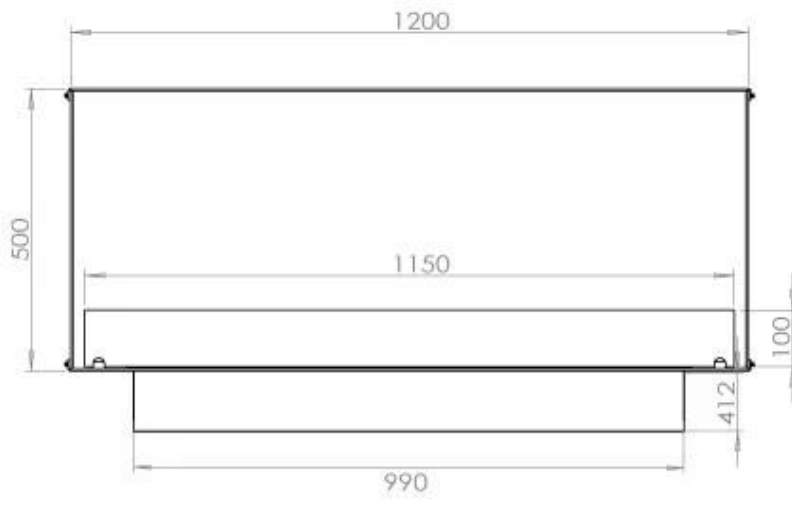

TECHNICAL SPECIFICATIONS

Burner - Features

Control	Automatic
Control	Remote Control
Control	Manual
Burn time	6 hours
Minimum room size	90 m ³
Burner type	5 Litre Superior
Flame length	85 cm
Heat output (max)	6,2 kW
Remote control	Yes (add-on)
Requires electricity	No
Requires electricity	Yes
Adjustable flame	Yes
Usage	0.87 L/h

Type

Flue/chimney	Not Required
Recommended air change rate	1
Producttype	1-sided Built-in Bioethanol Fireplace
Brand	Foco
Fuel	Bioethanol
Use	Indoor
Flame view	Front
Warranty	2 years

Size

Length/Width	120 cm
Height	50 cm
Depth	40 cm
Weight	35 kg

Appearance

Material	Steel
Steel Thickness	4 mm
Colour	Black
Glas included	Yes

FLA 3+ 990 mm

FLA 3 990 mm

Automatic burner 1000

PrimeFire 1000

Superior Manual 1000