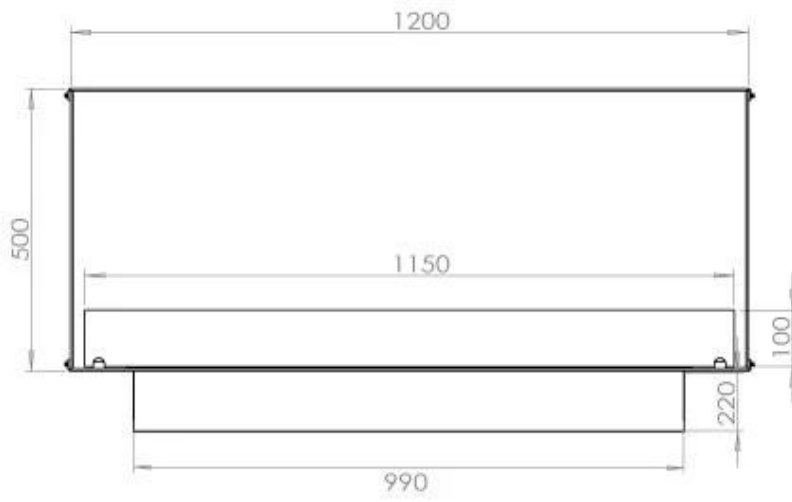

TECHNICAL SPECIFICATIONS

Burner - Features

Control	Automatic
Control	Remote Control
Control	Manual
Burn time	6 hours
Minimum room size	90 m ³
Burner type	5 Litre Superior
Flame length	85 cm
Heat output (max)	6,2 kW
Remote control	Yes (add-on)
Requires electricity	No
Requires electricity	Yes
Adjustable flame	Yes
Usage	0.87 L/h

Type

Flue/chimney	Not Required
Recommended air change rate	1
Producttype	1-sided Built-in Bioethanol Fireplace
Brand	Foco
Fuel	Bioethanol
Use	Indoor
Flame view	Front
Warranty	2 years

Size

Length/Width	120 cm
Height	50 cm
Depth	40 cm
Weight	35 kg

Appearance

Material	Steel
Steel Thickness	4 mm
Colour	Black
Glas included	Yes

FLA 3+ 990 mm

FLA 3 990 mm

Automatic burner 1000

PrimeFire 1000

Superior Manual 1000