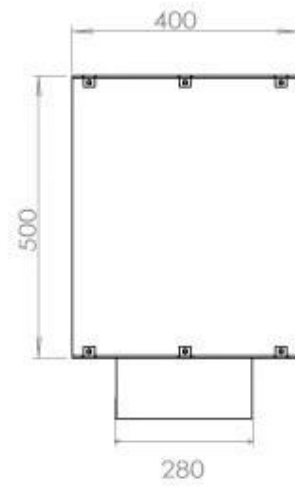

Type

Flue/chimney	Not Required
Recommended air change rate	1
Producttype	1-sided Built-in Bioethanol Fireplace
Brand	Foco
Fuel	Bioethanol
Use	Indoor
Flame view	Front
Warranty	2 years

Size

Length/Width	120 cm
Height	50 cm
Depth	40 cm
Weight	35 kg

Appearance

Material	Steel
Steel Thickness	4 mm
Colour	Black
Glas included	Yes

FLA 3+ 990 mm

FLA 3 990 mm

Automatic burner 1000

PrimeFire 1000

Superior Manual 1000