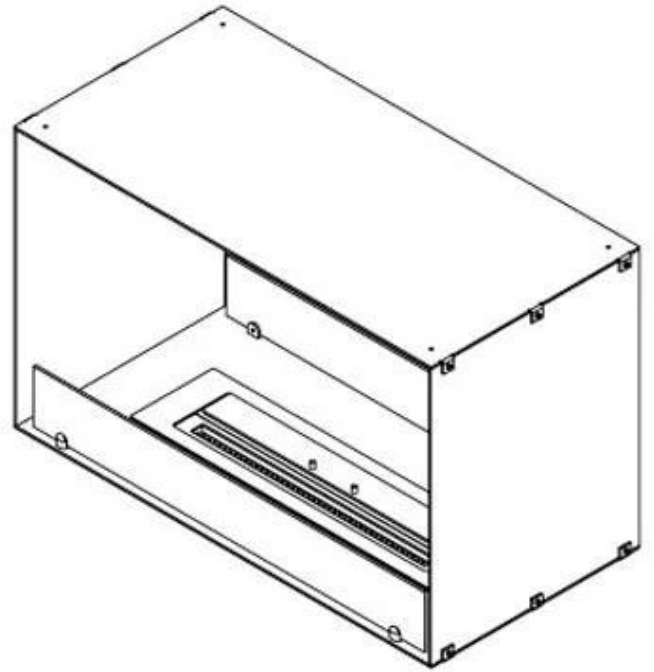

## FOCO TWO 800

BIO-30-104

Foco Two 800 is a stylish double-sided tunnel bioethanol fireplace designed for wall installation, allowing you to enjoy the flames from two opposite sides. This fireplace is perfect for partition walls or as a room divider between the living room and kitchen. Made from 4 mm powder-coated stainless steel with tempered glass, the Foco Two ensures a stable flame and timeless design, fitting seamlessly into modern homes. Choose from three different burners and customise the fireplace perfectly to your needs.

#### Burner - Features

Minimum room size	60 m <sup>3</sup>
Minimum room size	40 m <sup>3</sup>
Requires electricity	Yes
Requires electricity	No
Burn time	7 hours
Adjustable flame	Yes
Control	Remote Control
Control	Automatic
Control	Manual
Heat output (max)	4,4 kW
Capacity	1.9 Litres
Capacity	3.5 Litres
Burner type	Planika PrimeFire 700
Burner type	3.5 Litre Superior
Remote control	Yes (add-on)
Flame length	50 cm
Flame length	45 cm
Usage	0.4 L/h
Usage	0.46 L/h

#### Appearance

Material	Steel
Steel Thickness	4 mm
Colour	Black
Glas included	Yes

**Size**

Length/Width	80 cm
Height	50 cm
Depth	40 cm
Weight	21 kg