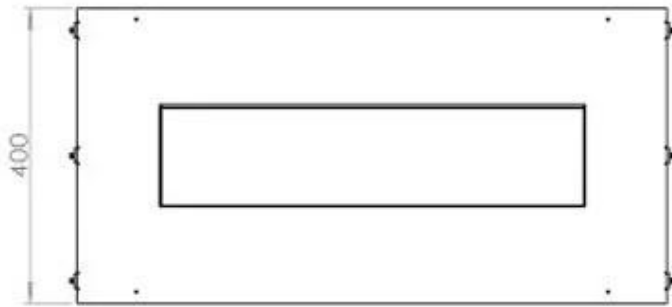

#### Appearance

Material	Steel
Steel Thickness	4 mm
Colour	Black
Glas included	Yes

**Size**

Length/Width	80 cm
Height	50 cm
Depth	40 cm
Weight	21 kg