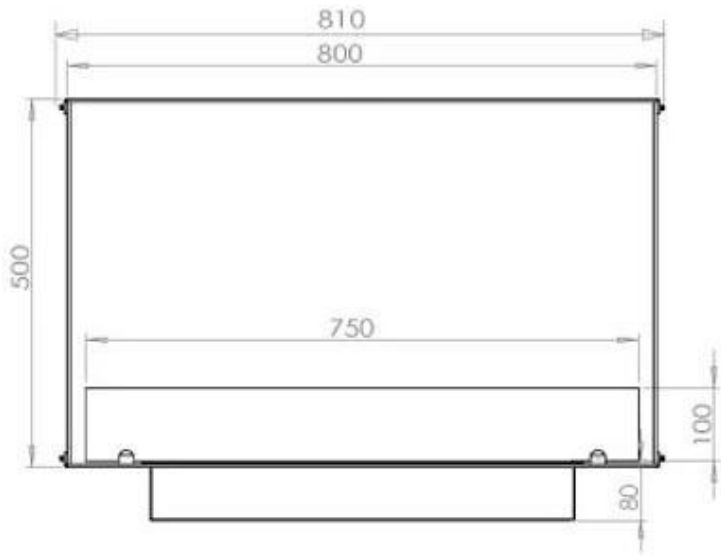

#### Appearance

Material	Steel
Steel Thickness	4 mm
Colour	Black
Glas included	Yes

**Size**

Length/Width	80 cm
Height	50 cm
Depth	40 cm
Weight	21 kg