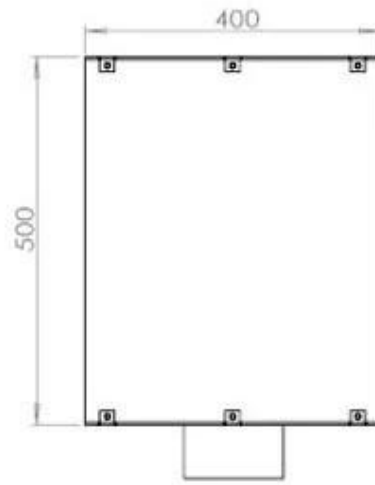

#### Appearance

Material	Steel
Steel Thickness	4 mm
Colour	Black
Glas included	Yes

**Size**

Length/Width	80 cm
Height	50 cm
Depth	40 cm
Weight	21 kg