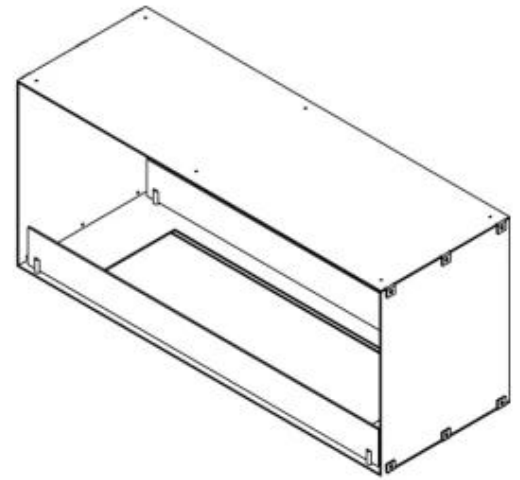

Foco Two 1000 - FLA4+