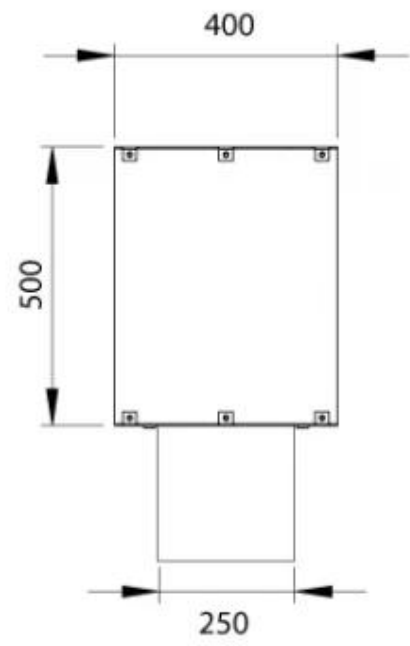

Foco Two 1000 - FLA4