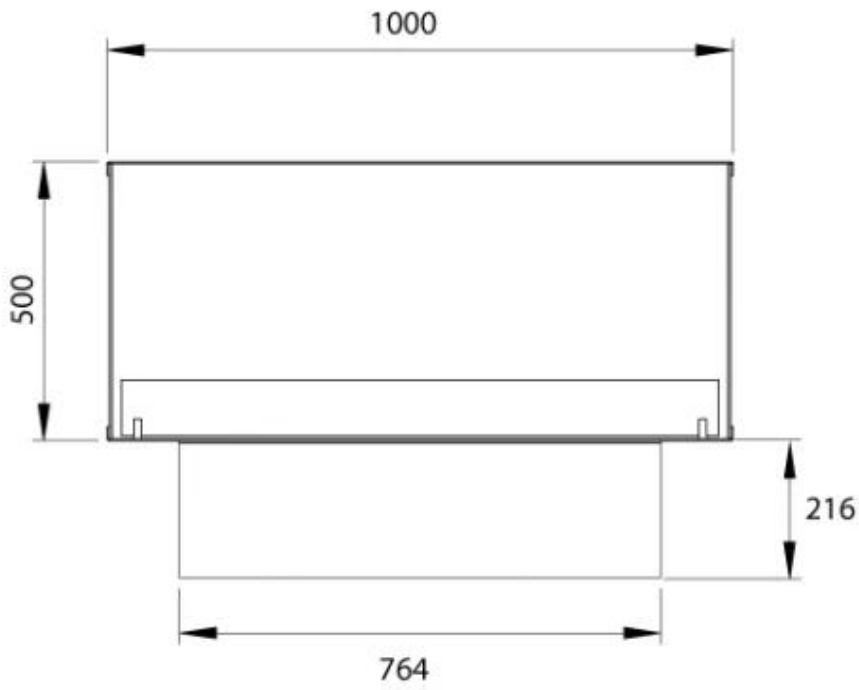

Foco Two 1000 - FLA4