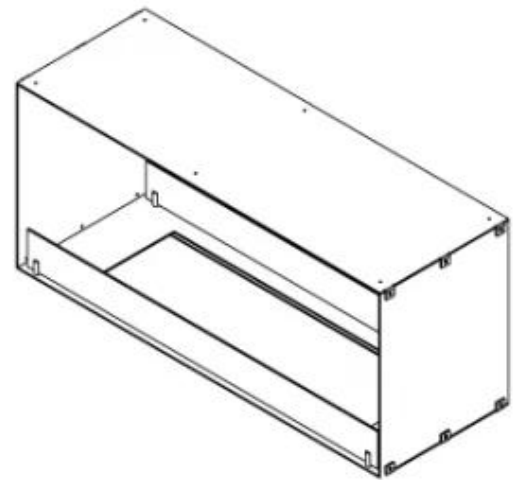

Foco Two 1000 - FLA4