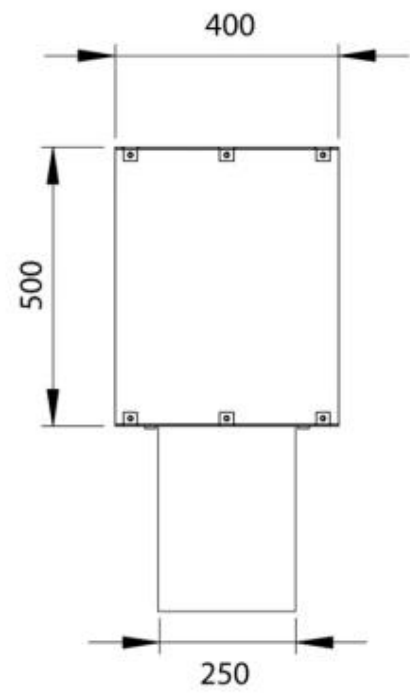

Foco Two 1000 - FLA4+