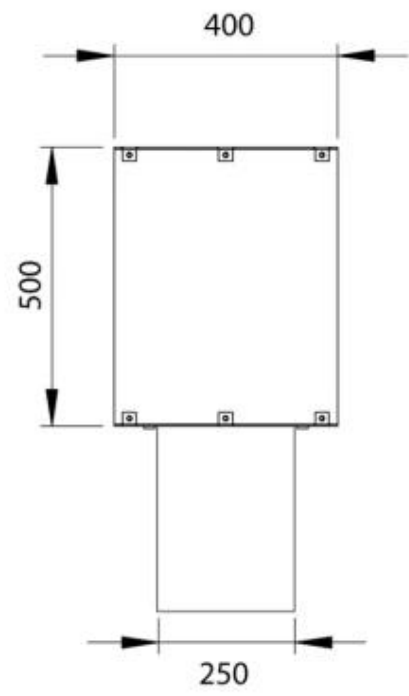

Foco Two 1000 - FLA4+