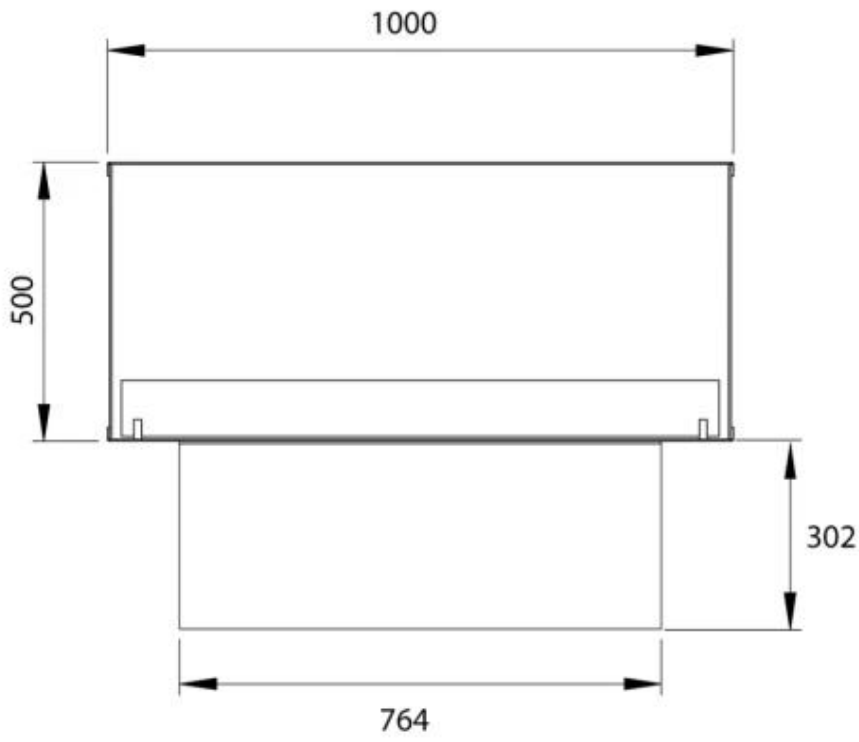

Foco Two 1000 - FLA4+