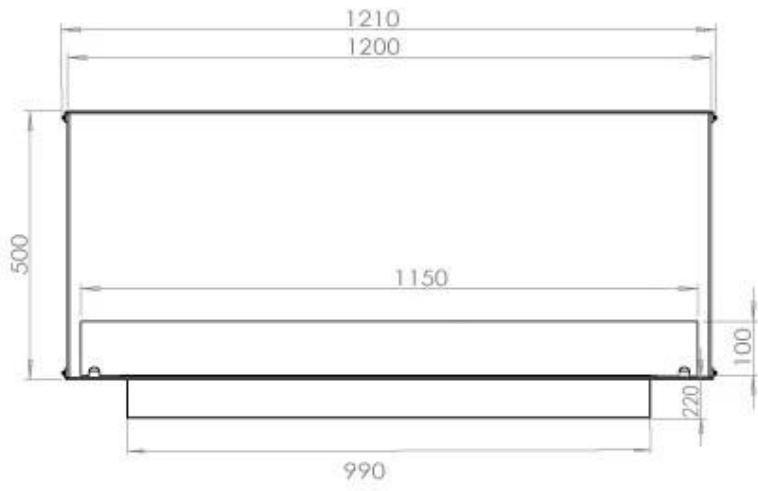

TECHNICAL SPECIFICATIONS

Burner - Features

Control	Remote Control
Control	Automatic
Control	Manual
Burn time	6 hours
Minimum room size	90 m ³
Burner type	5 Litre Superior
Flame length	85 cm
Heat output (max)	6,2 kW
Remote control	Yes (add-on)
Requires electricity	No
Requires electricity	Yes
Adjustable flame	Yes
Usage	0.72 L/h

Type

Flue/chimney	Not Required
Recommended air change rate	1
Producttype	See-through Built-in Bioethanol Fireplace
Brand	Foco
Fuel	Bioethanol
Use	Indoor
Warranty	2 years

Size

Length/Width	120 cm
Height	50 cm
Depth	40 cm
Weight	35 kg

Appearance

Material	Steel
Steel Thickness	4 mm
Colour	Black
Glas included	Yes

PrimeFire 1000

FLA 3 990 mm

FLA 3+ 990 mm

Automatic burner 1000