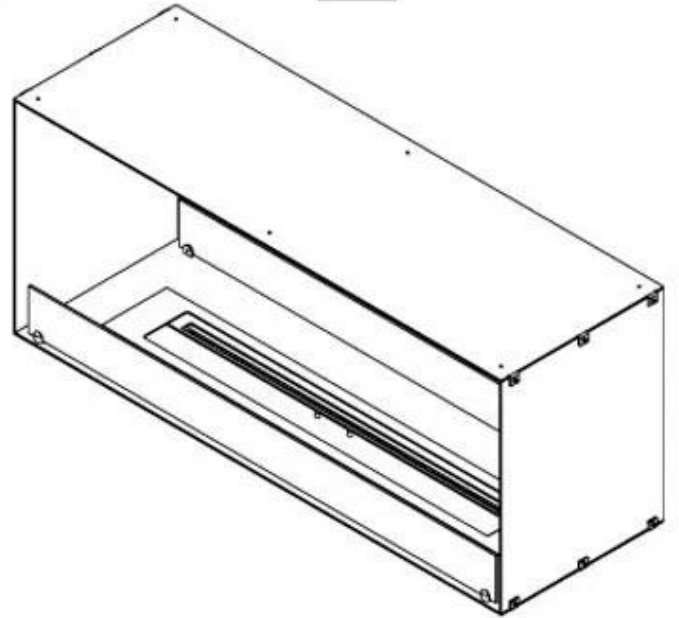

CACHFIRES

FOCO TWO 1200

BIO-30-106

Foco Two 1200 is a double-sided tunnel bioethanol fireplace designed for built-in installation, allowing a view of the flames from two opposite sides. This fireplace is perfect for integrating into a partition wall or as a room divider between the living room and kitchen. Choose between manual or automatic bioethanol burners, which offer adjustable flame levels and remote control for added convenience. Made from 4 mm powder-coated stainless steel with tempered glass, Foco Two ensures a stable and safe flame experience, adding a modern and stylish touch to your home.

Type

Flue/chimney	Not Required
Recommended air change rate	1
Producttype	See-through Built-in Bioethanol Fireplace
Brand	Foco
Fuel	Bioethanol
Use	Indoor
Warranty	2 years

Size

Length/Width	120 cm
Height	50 cm
Depth	40 cm
Weight	35 kg

Appearance

Material	Steel
Steel Thickness	4 mm
Colour	Black
Glas included	Yes

PrimeFire 1000

FLA 3 990 mm

FLA 3+ 990 mm

Automatic burner 1000