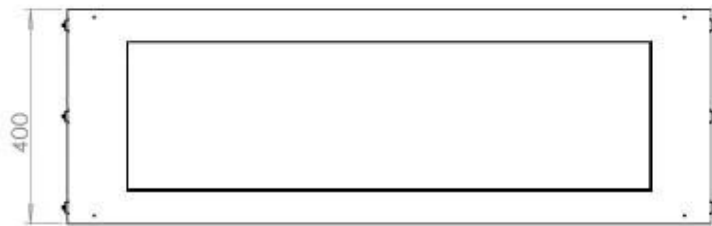

PrimeFire 1000