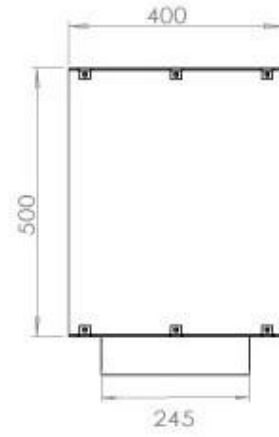

PrimeFire 1000