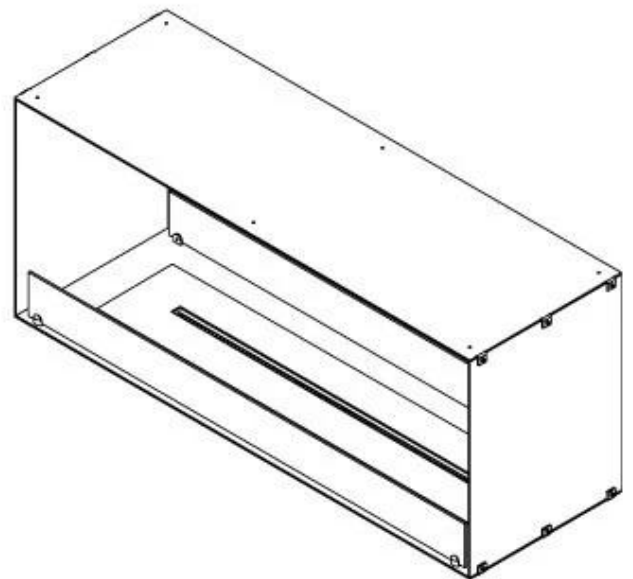

FLA 3+ 990 mm