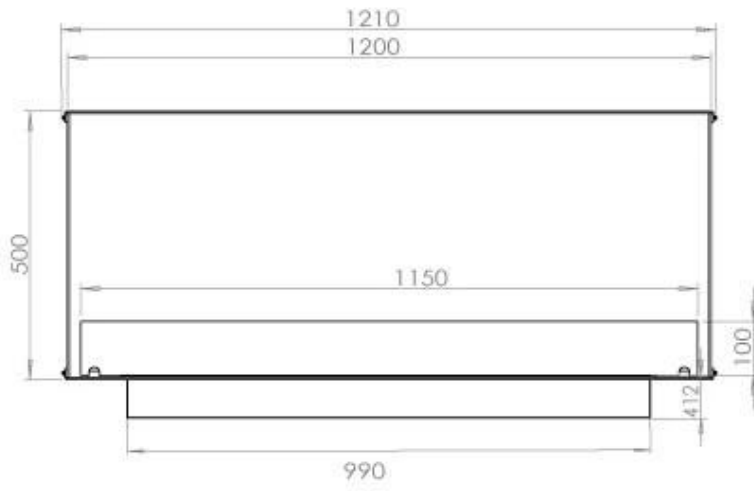

FLA 3+ 990 mm