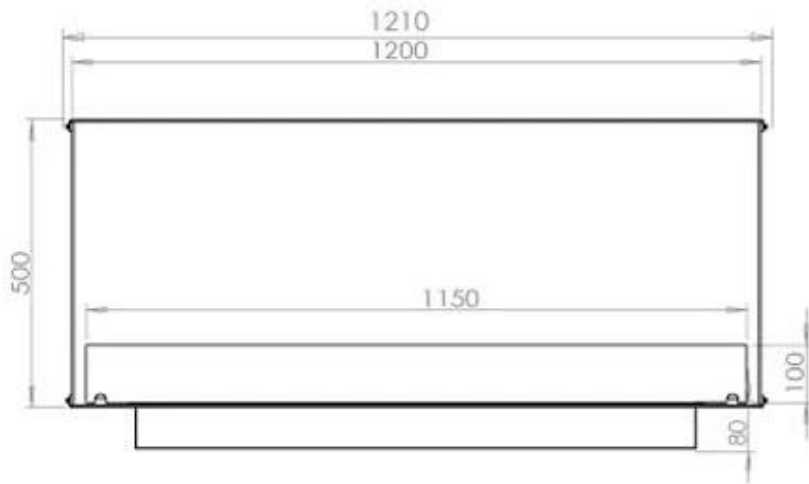

Type

Flue/chimney	Not Required
Recommended air change rate	1
Producttype	See-through Built-in Bioethanol Fireplace
Brand	Foco
Fuel	Bioethanol
Use	Indoor
Warranty	2 years

Size

Length/Width	120 cm
Height	50 cm
Depth	40 cm
Weight	35 kg

Appearance

Material	Steel
Steel Thickness	4 mm
Colour	Black
Glas included	Yes

PrimeFire 1000

FLA 3 990 mm

FLA 3+ 990 mm

Automatic burner 1000