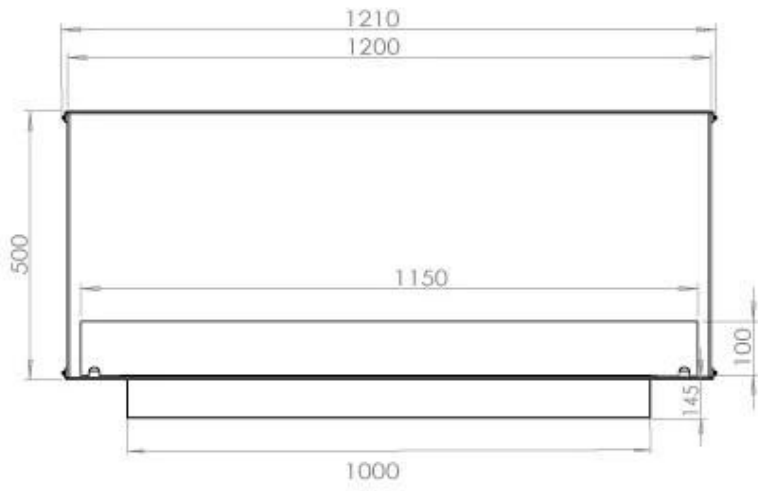

TECHNICAL SPECIFICATIONS

Burner - Features

Control	Remote Control
Control	Automatic
Control	Manual
Burn time	6 hours
Minimum room size	90 m ³
Burner type	5 Litre Superior
Flame length	85 cm
Heat output (max)	6,2 kW
Remote control	Yes (add-on)
Requires electricity	No
Requires electricity	Yes
Adjustable flame	Yes
Usage	0.72 L/h

Type

Flue/chimney	Not Required
Recommended air change rate	1
Producttype	See-through Built-in Bioethanol Fireplace
Brand	Foco
Fuel	Bioethanol
Use	Indoor
Warranty	2 years

Size

Length/Width	120 cm
Height	50 cm
Depth	40 cm
Weight	35 kg

Appearance

Material	Steel
Steel Thickness	4 mm
Colour	Black
Glas included	Yes

PrimeFire 1000

FLA 3 990 mm

FLA 3+ 990 mm

Automatic burner 1000