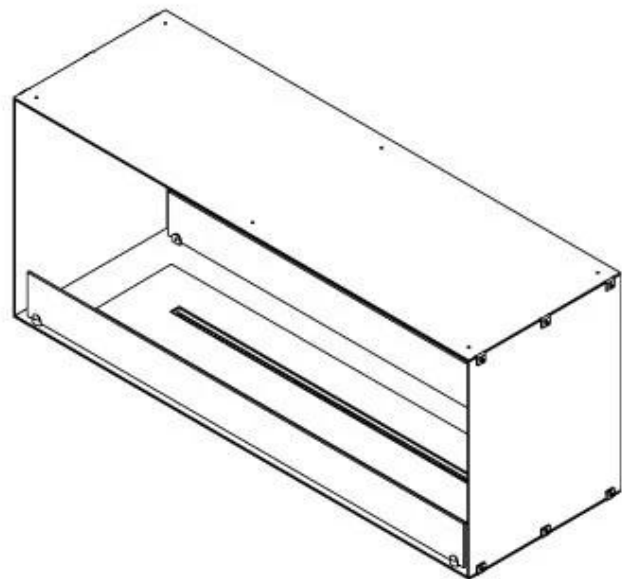

CACHFIRES

FOCO TWO 1200

BIO-30-106

Foco Two 1200 is a double-sided tunnel bioethanol fireplace designed for built-in installation, allowing a view of the flames from two opposite sides. This fireplace is perfect for integrating into a partition wall or as a room divider between the living room and kitchen. Choose between manual or automatic bioethanol burners, which offer adjustable flame levels and remote control for added convenience. Made from 4 mm powder-coated stainless steel with tempered glass, Foco Two ensures a stable and safe flame experience, adding a modern and stylish touch to your home.

Type

Flue/chimney	Not Required
Recommended air change rate	1
Producttype	See-through Built-in Bioethanol Fireplace
Brand	Foco
Fuel	Bioethanol
Use	Indoor
Warranty	2 years

Size

Length/Width	120 cm
Height	50 cm
Depth	40 cm
Weight	35 kg

Appearance

Material	Steel
Steel Thickness	4 mm
Colour	Black
Glas included	Yes

PrimeFire 1000

FLA 3 990 mm

FLA 3+ 990 mm

Automatic burner 1000