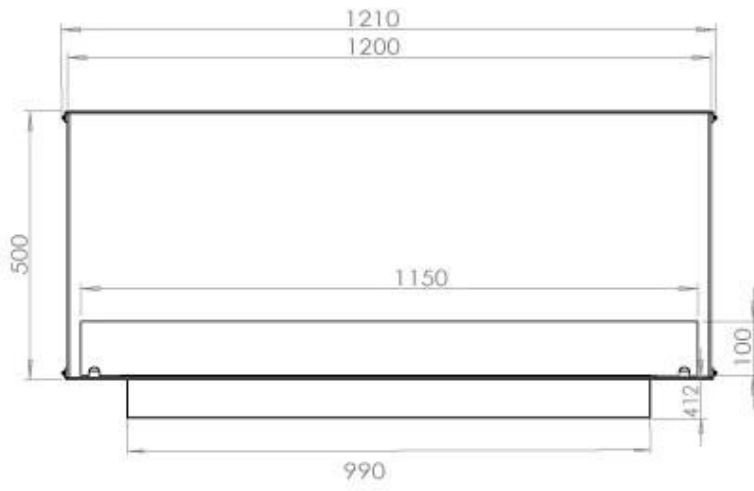

Type

Flue/chimney	Not Required
Recommended air change rate	1
Producttype	See-through Built-in Bioethanol Fireplace
Brand	Foco
Fuel	Bioethanol
Use	Indoor
Warranty	2 years

Size

Length/Width	120 cm
Height	50 cm
Depth	40 cm
Weight	35 kg

Appearance

Material	Steel
Steel Thickness	4 mm
Colour	Black
Glas included	Yes

PrimeFire 1000

FLA 3 990 mm

FLA 3+ 990 mm

Automatic burner 1000