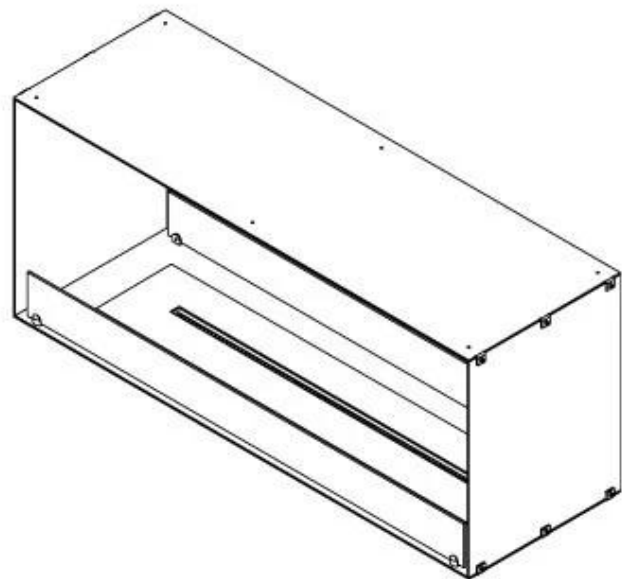

CACHFIRES

FOCO TWO 1200

BIO-30-106

Foco Two 1200 is a double-sided tunnel bioethanol fireplace designed for built-in installation, allowing a view of the flames from two opposite sides. This fireplace is perfect for integrating into a partition wall or as a room divider between the living room and kitchen. Choose between manual or automatic bioethanol burners, which offer adjustable flame levels and remote control for added convenience. Made from 4 mm powder-coated stainless steel with tempered glass, Foco Two ensures a stable and safe flame experience, adding a modern and stylish touch to your home.

Type

Flue/chimney	Not Required
Recommended air change rate	1
Producttype	See-through Built-in Bioethanol Fireplace
Brand	Foco
Fuel	Bioethanol
Use	Indoor
Warranty	2 years

Size

Length/Width	120 cm
Height	50 cm
Depth	40 cm
Weight	35 kg

Appearance

Material	Steel
Steel Thickness	4 mm
Colour	Black
Glas included	Yes

PrimeFire 1000

FLA 3 990 mm

FLA 3+ 990 mm

Automatic burner 1000