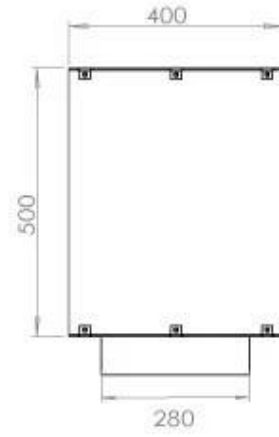

Type

Flue/chimney	Not Required
Recommended air change rate	1
Producttype	See-through Built-in Bioethanol Fireplace
Brand	Foco
Fuel	Bioethanol
Use	Indoor
Warranty	2 years

Size

Length/Width	120 cm
Height	50 cm
Depth	40 cm
Weight	35 kg

Appearance

Material	Steel
Steel Thickness	4 mm
Colour	Black
Glas included	Yes

PrimeFire 1000

FLA 3 990 mm

FLA 3+ 990 mm

Automatic burner 1000