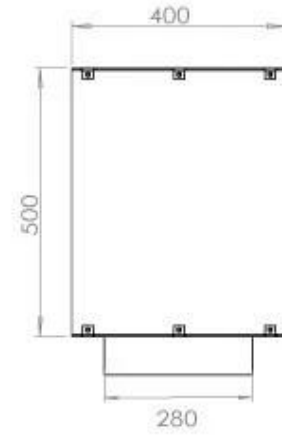

Type

Flue/chimney	Not Required
Recommended air change rate	1
Producttype	See-through Built-in Bioethanol Fireplace
Brand	Foco
Fuel	Bioethanol
Use	Indoor
Warranty	2 years

Size

Length/Width	120 cm
Height	50 cm
Depth	40 cm
Weight	35 kg

Appearance

Material	Steel
Steel Thickness	4 mm
Colour	Black
Glas included	Yes

PrimeFire 1000

FLA 3 990 mm

FLA 3+ 990 mm

Automatic burner 1000