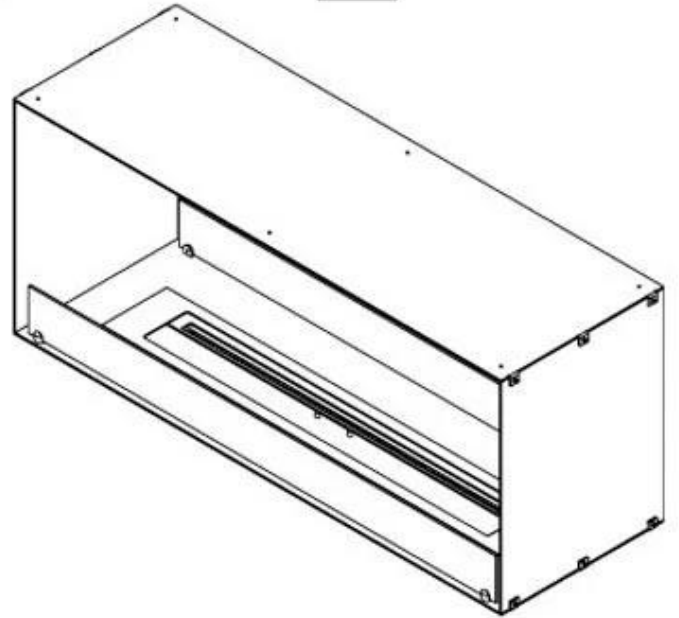

## FOCO TWO 1200

BIO-30-106

Foco Two 1200 is a double-sided tunnel bioethanol fireplace designed for built-in installation, allowing a view of the flames from two opposite sides. This fireplace is perfect for integrating into a partition wall or as a room divider between the living room and kitchen. Choose between manual or automatic bioethanol burners, which offer adjustable flame levels and remote control for added convenience. Made from 4 mm powder-coated stainless steel with tempered glass, Foco Two ensures a stable and safe flame experience, adding a modern and stylish touch to your home.

#### Size

Length/Width	120 cm
Height	50 cm
Depth	40 cm
Weight	35 kg

### PrimeFire 1000

**FLA 3 990 mm**

**FLA 3+ 990 mm**