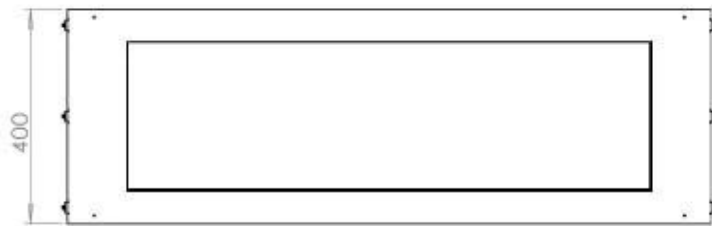

Appearance

Material	Steel
Steel Thickness	4 mm
Colour	Black
Glas included	Yes

PrimeFire 1000

FLA 3 990 mm

FLA 3+ 990 mm

Automatic burner 1000