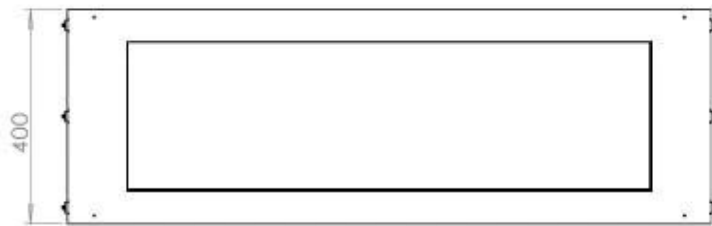

Appearance

Material	Steel
Steel Thickness	4 mm
Colour	Black
Glas included	Yes

PrimeFire 1000

FLA 3 990 mm

FLA 3+ 990 mm

Automatic burner 1000