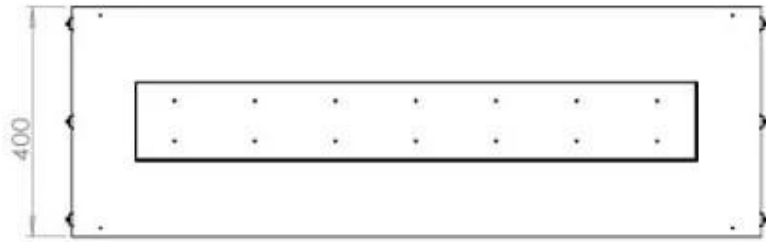

Appearance

Material	Steel
Steel Thickness	4 mm
Colour	Black
Glas included	Yes

PrimeFire 1000

FLA 3 990 mm

FLA 3+ 990 mm

Automatic burner 1000