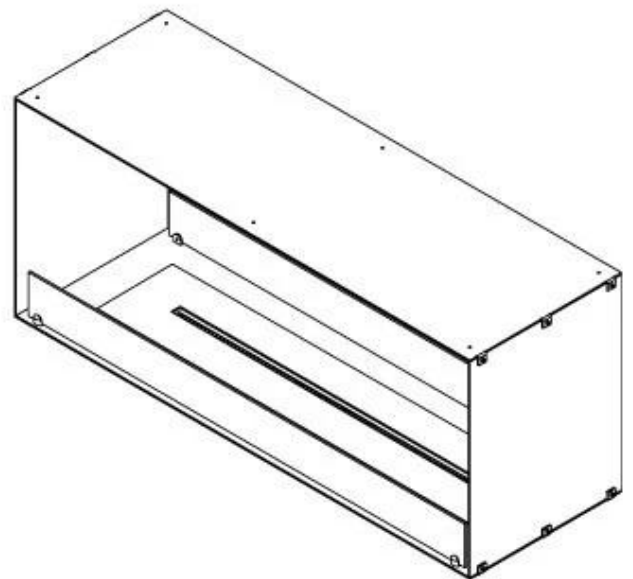

CACHFIRES

FOCO TWO 1200

BIO-30-106

Foco Two 1200 is a double-sided tunnel bioethanol fireplace designed for built-in installation, allowing a view of the flames from two opposite sides. This fireplace is perfect for integrating into a partition wall or as a room divider between the living room and kitchen. Choose between manual or automatic bioethanol burners, which offer adjustable flame levels and remote control for added convenience. Made from 4 mm powder-coated stainless steel with tempered glass, Foco Two ensures a stable and safe flame experience, adding a modern and stylish touch to your home.

Type

Flue/chimney	Not Required
Recommended air change rate	1
Producttype	See-through Built-in Bioethanol Fireplace
Brand	Foco
Fuel	Bioethanol
Use	Indoor
Warranty	2 years

Size

Length/Width	120 cm
Height	50 cm
Depth	40 cm
Weight	35 kg

Appearance

Material	Steel
Steel Thickness	4 mm
Colour	Black
Glas included	Yes

PrimeFire 1000

FLA 3 990 mm

FLA 3+ 990 mm

Automatic burner 1000