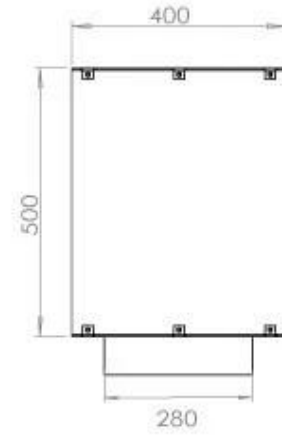

FLA 3+ 990 mm