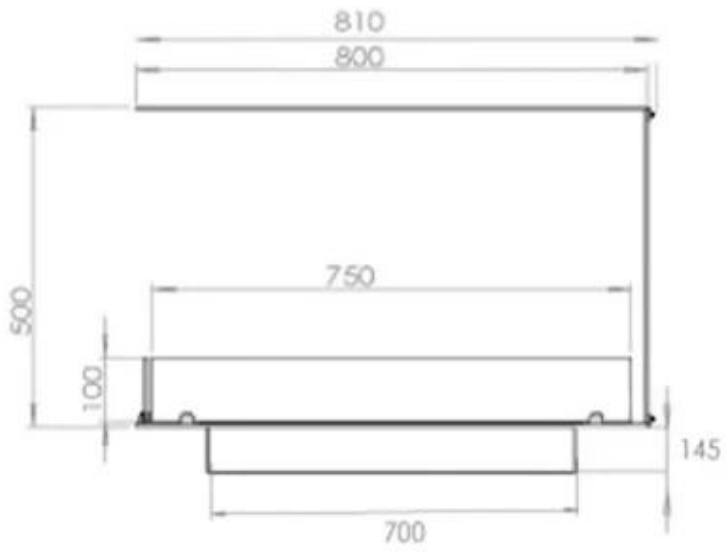

TECHNICAL SPECIFICATIONS

Burner - Features

Heat output (max)	3,2 kW
Remote control	No
Remote control	Yes (add-on)
Flame length	45 cm
Minimum room size	70 m ³
Requires electricity	No
Adjustable flame	Yes
Control	Manual
Control	Remote Control
Capacity	3.5 Litres
Burner type	3.5 Litre Superior
Burn time	7.5 hours
Usage	0.46 L/h

Size

Length/Width	80 cm
Height	50 cm
Depth	40 cm
Weight	20 kg

Superior Manual

PrimeFire 700

Automatic burner 700