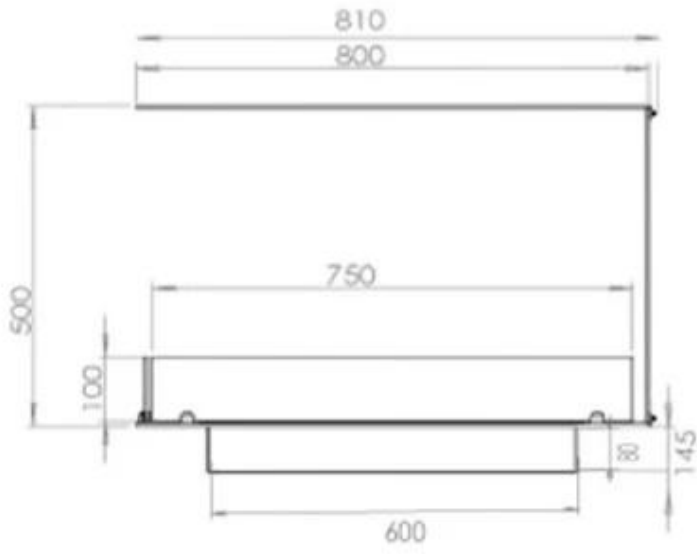

TECHNICAL SPECIFICATIONS

Burner - Features

Heat output (max)	3,2 kW
Remote control	No
Remote control	Yes (add-on)
Flame length	45 cm
Minimum room size	70 m ³
Requires electricity	No
Adjustable flame	Yes
Control	Manual
Control	Remote Control
Capacity	3.5 Litres
Burner type	3.5 Litre Superior
Burn time	7.5 hours
Usage	0.46 L/h

Size

Length/Width	80 cm
Height	50 cm
Depth	40 cm
Weight	20 kg

Superior Manual

PrimeFire 700

Automatic burner 700