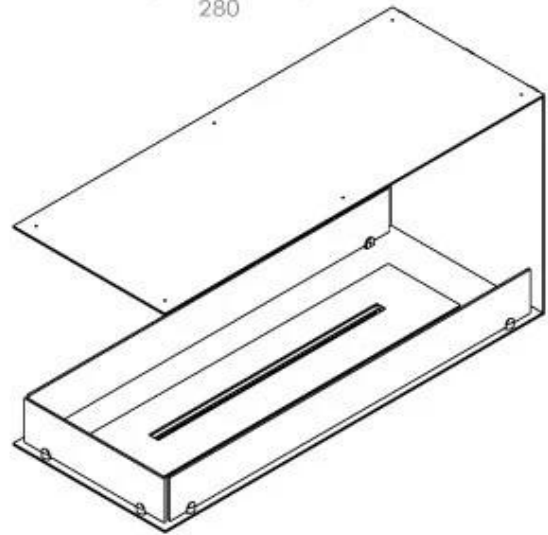

CACHFIRES

FOCO ROOM DIVIDER 1000

BIO-30-111

The Foco Room Divider 1000 is an elegant built-in bioethanol fireplace designed for partition walls, allowing a view of the flames from three sides. With a width of 100 cm, this fireplace creates an impressive visual effect and a cosy atmosphere in the room. Choose between a manual or automatic bioethanol burner, for optimal comfort and easy operation. Made from 4 mm powder-coated stainless steel and equipped with tempered glass, the Foco Room Divider ensures a stable flame experience and timeless design.

Size

Length/Width	100 cm
Height	50 cm
Depth	40 cm
Weight	25 kg

Appearance

Material	Steel
Steel Thickness	4 mm
Colour	Black
Glas included	Yes

Automatic burner 700

PrimeFire 700

FLA 3 790 mm

FLA 3+ 790 mm