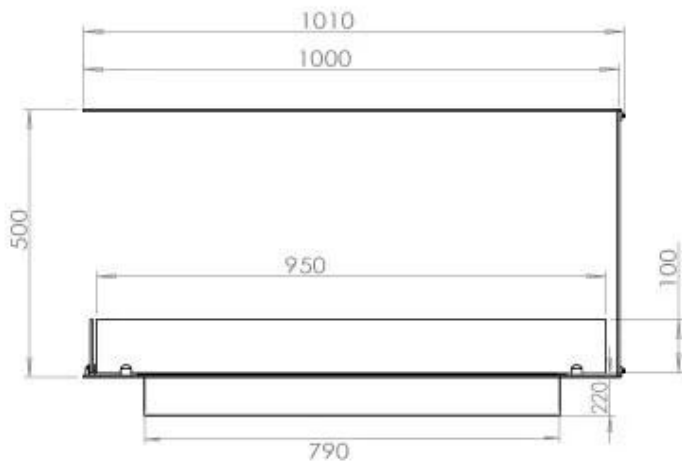

Burner - Features

Control	Remote Control
Control	Automatic
Control	Manual
Minimum room size	80 m ³
Burner type	4 Litre Superior
Flame length	60 cm
Heat output (max)	4,4 kW
Remote control	Yes (add-on)
Adjustable flame	Yes
Usage	0.62 L/h

Size

Length/Width	100 cm
Height	50 cm
Depth	40 cm
Weight	25 kg

Appearance

Material	Steel
Steel Thickness	4 mm
Colour	Black
Glas included	Yes

Automatic burner 700

PrimeFire 700

FLA 3 790 mm

FLA 3+ 790 mm