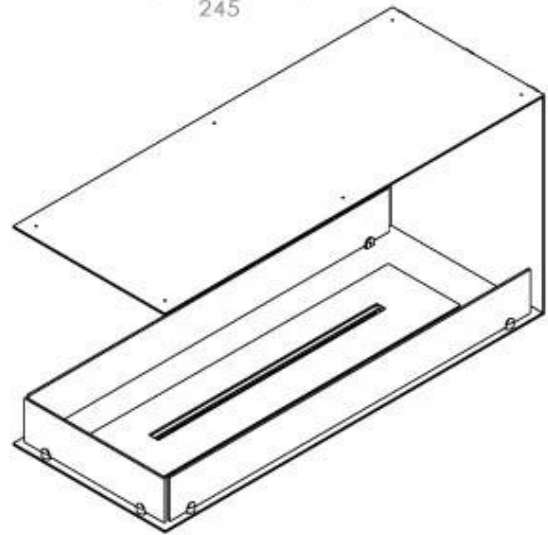

CACHFIRES

FOCO ROOM DIVIDER 1000

BIO-30-111

The Foco Room Divider 1000 is an elegant built-in bioethanol fireplace designed for partition walls, allowing a view of the flames from three sides. With a width of 100 cm, this fireplace creates an impressive visual effect and a cosy atmosphere in the room. Choose between a manual or automatic bioethanol burner, for optimal comfort and easy operation. Made from 4 mm powder-coated stainless steel and equipped with tempered glass, the Foco Room Divider ensures a stable flame experience and timeless design.

Size

Length/Width	100 cm
Height	50 cm
Depth	40 cm
Weight	25 kg

Appearance

Material	Steel
Steel Thickness	4 mm
Colour	Black
Glas included	Yes

Automatic burner 700

PrimeFire 700

FLA 3 790 mm

FLA 3+ 790 mm