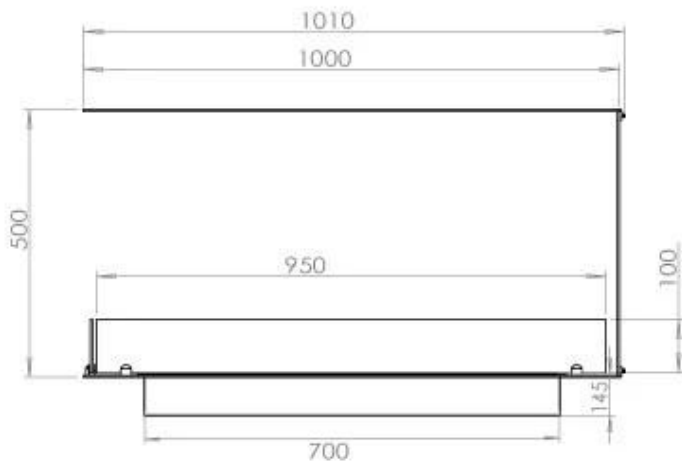

Burner - Features

Control	Remote Control
Control	Automatic
Control	Manual
Minimum room size	80 m ³
Burner type	4 Litre Superior
Flame length	60 cm
Heat output (max)	4,4 kW
Remote control	Yes (add-on)
Adjustable flame	Yes
Usage	0.62 L/h

Size

Length/Width	100 cm
Height	50 cm
Depth	40 cm
Weight	25 kg

Appearance

Material	Steel
Steel Thickness	4 mm
Colour	Black
Glas included	Yes

Automatic burner 700

PrimeFire 700

FLA 3 790 mm

FLA 3+ 790 mm