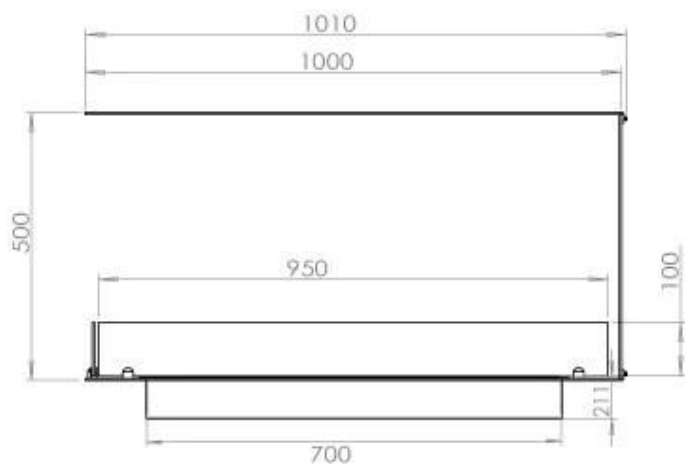

Burner - Features

Control	Remote Control
Control	Automatic
Control	Manual
Minimum room size	80 m ³
Burner type	4 Litre Superior
Flame length	60 cm
Heat output (max)	4,4 kW
Remote control	Yes (add-on)
Adjustable flame	Yes
Usage	0.62 L/h

Size

Length/Width	100 cm
Height	50 cm
Depth	40 cm
Weight	25 kg

Appearance

Material	Steel
Steel Thickness	4 mm
Colour	Black
Glas included	Yes

Automatic burner 700

PrimeFire 700

FLA 3 790 mm

FLA 3+ 790 mm