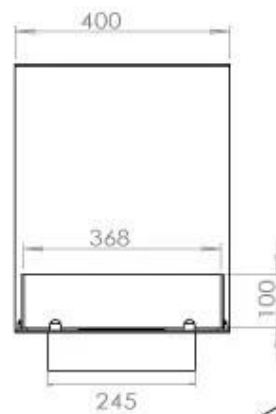

Burner - Features

Control	Remote Control
Control	Automatic
Control	Manual
Minimum room size	80 m ³
Burner type	4 Litre Superior
Flame length	60 cm
Heat output (max)	4,4 kW
Remote control	Yes (add-on)
Adjustable flame	Yes
Usage	0.62 L/h

Size

Length/Width	100 cm
Height	50 cm
Depth	40 cm
Weight	25 kg

Appearance

Material	Steel
Steel Thickness	4 mm
Colour	Black
Glas included	Yes

Automatic burner 700

PrimeFire 700

FLA 3 790 mm

FLA 3+ 790 mm