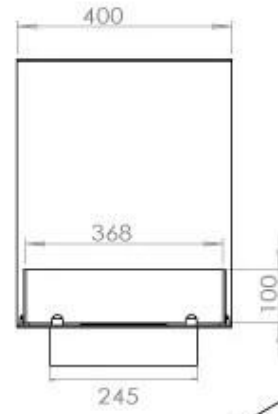

Burner - Features

Control	Remote Control
Control	Automatic
Control	Manual
Minimum room size	80 m ³
Burner type	4 Litre Superior
Flame length	60 cm
Heat output (max)	4,4 kW
Remote control	Yes (add-on)
Adjustable flame	Yes
Usage	0.62 L/h

Size

Length/Width	100 cm
Height	50 cm
Depth	40 cm
Weight	25 kg

Appearance

Material	Steel
Steel Thickness	4 mm
Colour	Black
Glas included	Yes

Automatic burner 700

PrimeFire 700

FLA 3 790 mm

FLA 3+ 790 mm