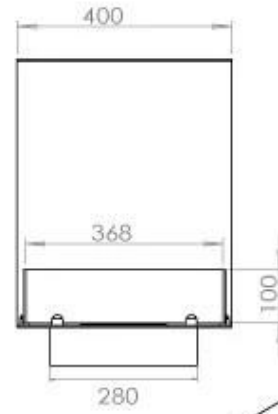

Burner - Features

Control	Remote Control
Control	Automatic
Control	Manual
Minimum room size	80 m ³
Burner type	4 Litre Superior
Flame length	60 cm
Heat output (max)	4,4 kW
Remote control	Yes (add-on)
Adjustable flame	Yes
Usage	0.62 L/h

Size

Length/Width	100 cm
Height	50 cm
Depth	40 cm
Weight	25 kg

Appearance

Material	Steel
Steel Thickness	4 mm
Colour	Black
Glas included	Yes

Automatic burner 700

PrimeFire 700

FLA 3 790 mm

FLA 3+ 790 mm