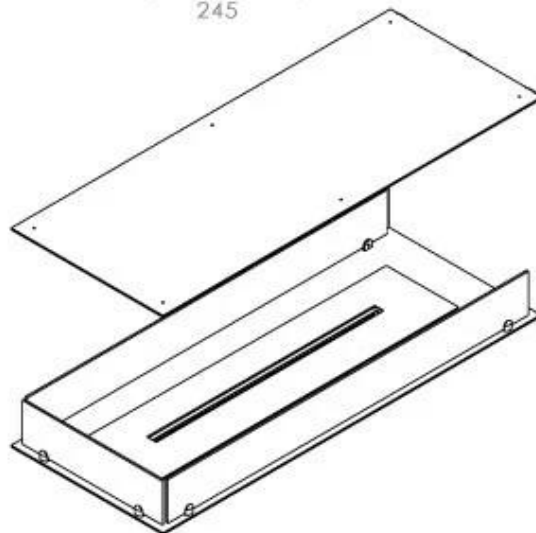

CACHFIRES

FOCO ROOM DIVIDER 1000

BIO-30-111

The Foco Room Divider 1000 is an elegant built-in bioethanol fireplace designed for partition walls, allowing a view of the flames from three sides. With a width of 100 cm, this fireplace creates an impressive visual effect and a cosy atmosphere in the room. Choose between a manual or automatic bioethanol burner, for optimal comfort and easy operation. Made from 4 mm powder-coated stainless steel and equipped with tempered glass, the Foco Room Divider ensures a stable flame experience and timeless design.

Size

Length/Width	100 cm
Height	50 cm
Depth	40 cm
Weight	25 kg

Appearance

Material	Steel
Steel Thickness	4 mm
Colour	Black
Glas included	Yes

Automatic burner 700

PrimeFire 700

FLA 3 790 mm

FLA 3+ 790 mm