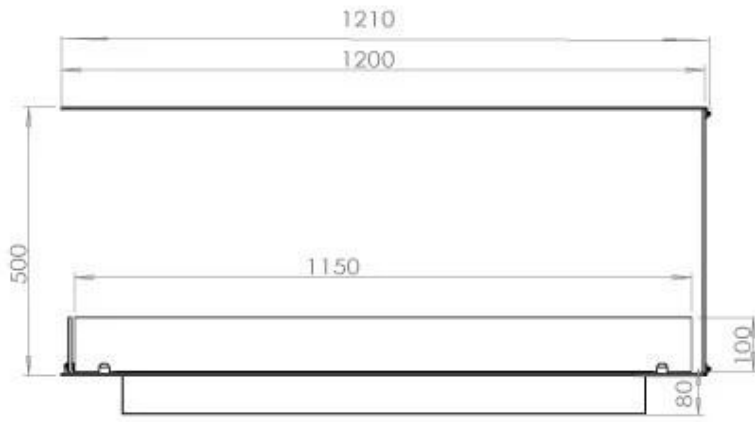

Type

Flue/chimney	Not Required
Recommended air change rate	1
Producttype	3-sided Built-in Bioethanol Fireplace
Brand	Foco
Fuel	Bioethanol
Use	Indoor
Flame view	Room Divider
Warranty	2 years

Size

Length/Width	120 cm
Height	50 cm
Depth	40 cm
Weight	30 kg

Appearance

Material	Steel
Steel Thickness	4 mm
Colour	Black

Glas included

Yes

PrimeFire 1000

FLA 3 990 mm

FLA 3+ 990 mm

Automatic burner 1000