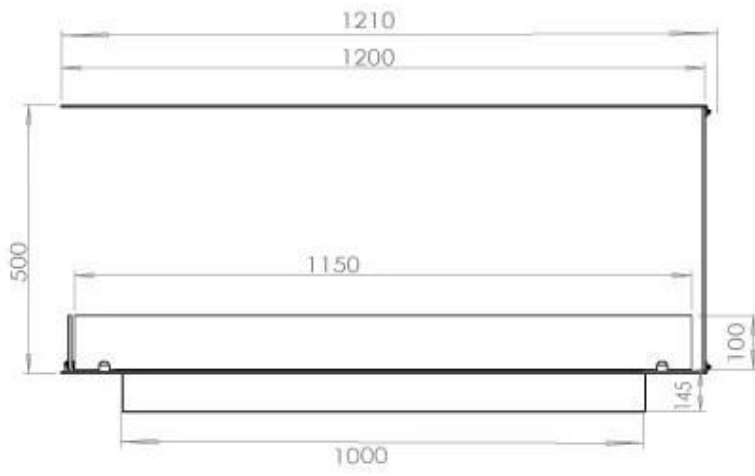

Type

Flue/chimney	Not Required
Recommended air change rate	1
Producttype	3-sided Built-in Bioethanol Fireplace
Brand	Foco
Fuel	Bioethanol
Use	Indoor
Flame view	Room Divider
Warranty	2 years

Size

Length/Width	120 cm
Height	50 cm
Depth	40 cm
Weight	30 kg

Appearance

Material	Steel
Steel Thickness	4 mm
Colour	Black

Glas included

Yes

PrimeFire 1000

FLA 3 990 mm

FLA 3+ 990 mm

Automatic burner 1000