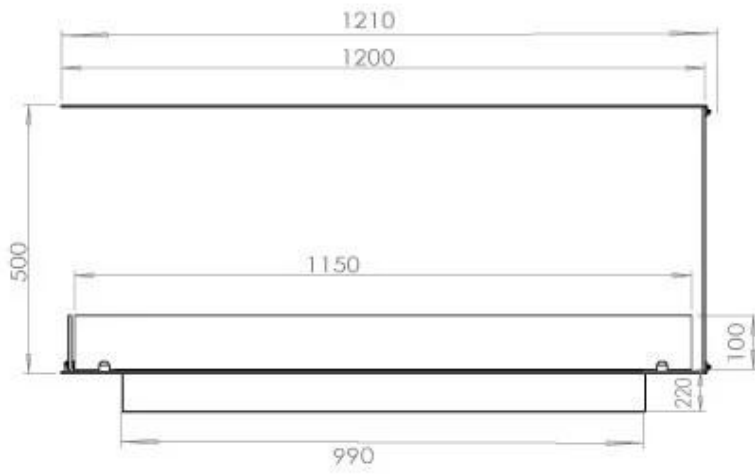

Type

Flue/chimney	Not Required
Recommended air change rate	1
Producttype	3-sided Built-in Bioethanol Fireplace
Brand	Foco
Fuel	Bioethanol
Use	Indoor
Flame view	Room Divider
Warranty	2 years

Size

Length/Width	120 cm
Height	50 cm
Depth	40 cm
Weight	30 kg

Appearance

Material	Steel
Steel Thickness	4 mm
Colour	Black

Glas included

Yes

PrimeFire 1000

FLA 3 990 mm

FLA 3+ 990 mm

Automatic burner 1000