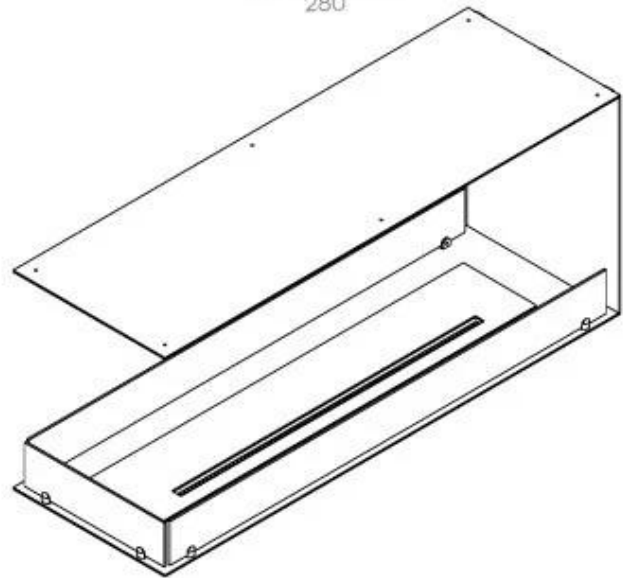

CACHFIRES

FOCO ROOM DIVIDER 1200

BIO-30-112

Foco Room Divider 1200 is a stylish built-in bioethanol fireplace designed for installation in a room-divider wall, allowing you to enjoy the flames from three sides. This 120 cm wide model can be equipped with either a manual or automatic bioethanol burner, offering various control options. Made from powder-coated stainless steel and equipped with tempered glass, that ensures a stable and beautiful flame, adding an elegant ambiance to any space. Installation is straightforward and does not require any special certification.

Type

Flue/chimney	Not Required
Recommended air change rate	1
Producttype	3-sided Built-in Bioethanol Fireplace
Brand	Foco
Fuel	Bioethanol
Use	Indoor
Flame view	Room Divider
Warranty	2 years

Size

Length/Width	120 cm
Height	50 cm
Depth	40 cm
Weight	30 kg

Appearance

Material	Steel
Steel Thickness	4 mm
Colour	Black

Glas included

Yes

PrimeFire 1000

FLA 3 990 mm

FLA 3+ 990 mm

Automatic burner 1000