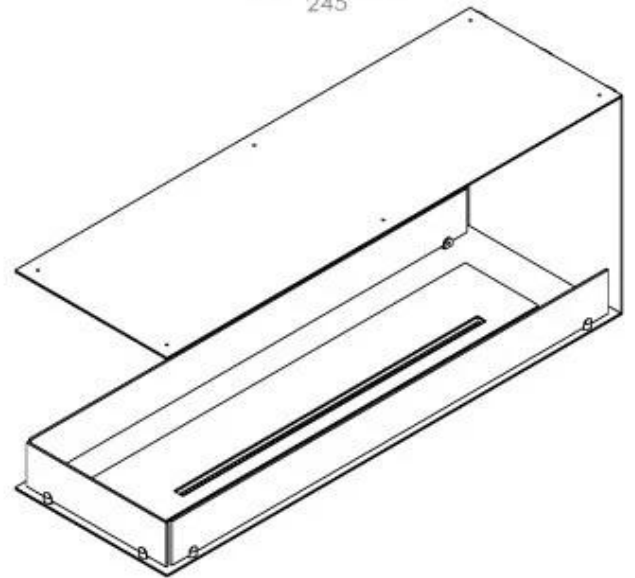

CACHFIRES

FOCO ROOM DIVIDER 1200

BIO-30-112

Foco Room Divider 1200 is a stylish built-in bioethanol fireplace designed for installation in a room-divider wall, allowing you to enjoy the flames from three sides. This 120 cm wide model can be equipped with either a manual or automatic bioethanol burner, offering various control options. Made from powder-coated stainless steel and equipped with tempered glass, that ensures a stable and beautiful flame, adding an elegant ambiance to any space. Installation is straightforward and does not require any special certification.

Type

Flue/chimney	Not Required
Recommended air change rate	1
Producttype	3-sided Built-in Bioethanol Fireplace
Brand	Foco
Fuel	Bioethanol
Use	Indoor
Flame view	Room Divider
Warranty	2 years

Size

Length/Width	120 cm
Height	50 cm
Depth	40 cm
Weight	30 kg

Appearance

Material	Steel
Steel Thickness	4 mm
Colour	Black

Glas included

Yes

PrimeFire 1000

FLA 3 990 mm

FLA 3+ 990 mm

Automatic burner 1000