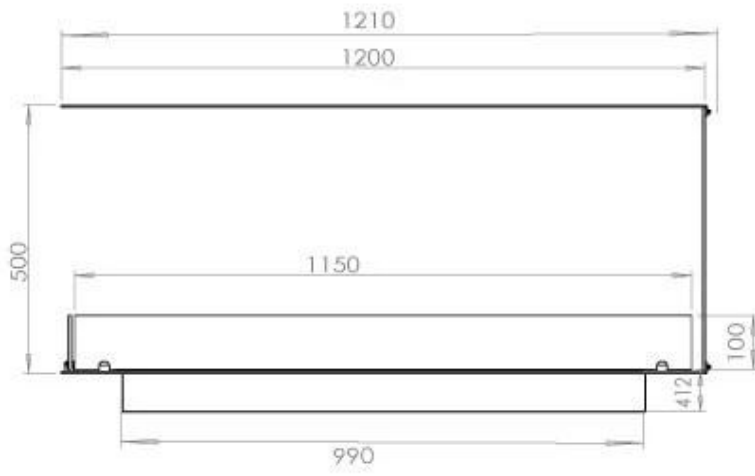

Type

Flue/chimney	Not Required
Recommended air change rate	1
Producttype	3-sided Built-in Bioethanol Fireplace
Brand	Foco
Fuel	Bioethanol
Use	Indoor
Flame view	Room Divider
Warranty	2 years

Size

Length/Width	120 cm
Height	50 cm
Depth	40 cm
Weight	30 kg

Appearance

Material	Steel
Steel Thickness	4 mm
Colour	Black

Glas included

Yes

PrimeFire 1000

FLA 3 990 mm

FLA 3+ 990 mm

Automatic burner 1000