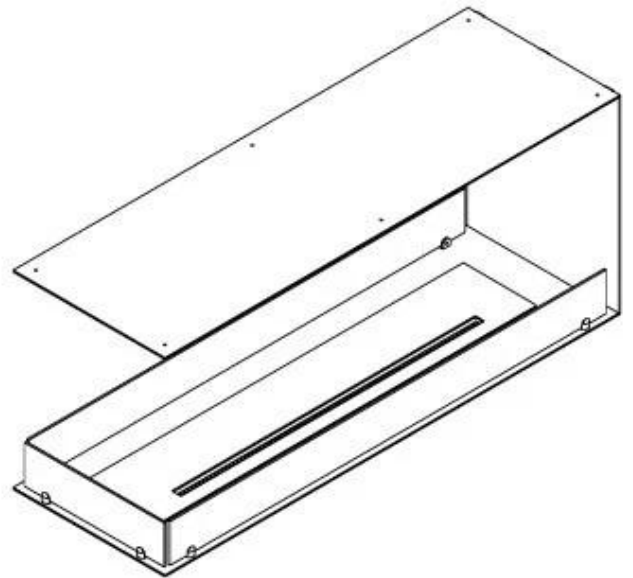

CACHFIRES

FOCO ROOM DIVIDER 1200

BIO-30-112

Foco Room Divider 1200 is a stylish built-in bioethanol fireplace designed for installation in a room-divider wall, allowing you to enjoy the flames from three sides. This 120 cm wide model can be equipped with either a manual or automatic bioethanol burner, offering various control options. Made from powder-coated stainless steel and equipped with tempered glass, that ensures a stable and beautiful flame, adding an elegant ambiance to any space. Installation is straightforward and does not require any special certification.

Type

Flue/chimney	Not Required
Recommended air change rate	1
Producttype	3-sided Built-in Bioethanol Fireplace
Brand	Foco
Fuel	Bioethanol
Use	Indoor
Flame view	Room Divider
Warranty	2 years

Size

Length/Width	120 cm
Height	50 cm
Depth	40 cm
Weight	30 kg

Appearance

Material	Steel
Steel Thickness	4 mm
Colour	Black

Glas included

Yes

PrimeFire 1000

FLA 3 990 mm

FLA 3+ 990 mm

Automatic burner 1000