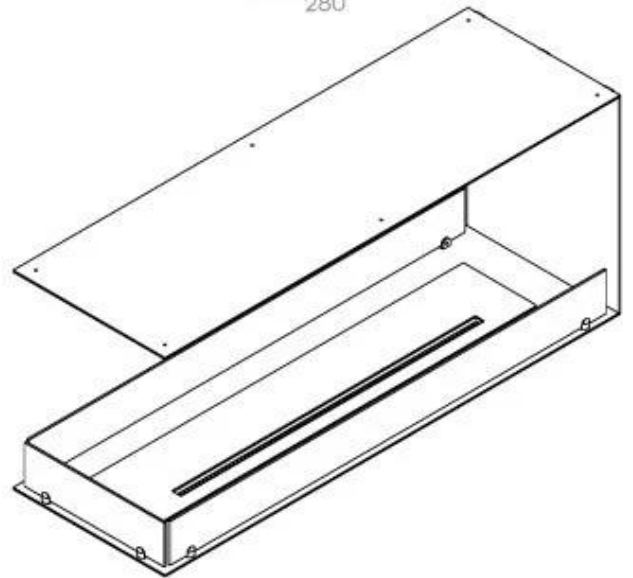

CACHFIRES

FOCO ROOM DIVIDER 1200

BIO-30-112

Foco Room Divider 1200 is a stylish built-in bioethanol fireplace designed for installation in a room-divider wall, allowing you to enjoy the flames from three sides. This 120 cm wide model can be equipped with either a manual or automatic bioethanol burner, offering various control options. Made from powder-coated stainless steel and equipped with tempered glass, that ensures a stable and beautiful flame, adding an elegant ambiance to any space. Installation is straightforward and does not require any special certification.

Type

Flue/chimney	Not Required
Recommended air change rate	1
Producttype	3-sided Built-in Bioethanol Fireplace
Brand	Foco
Fuel	Bioethanol
Use	Indoor
Flame view	Room Divider
Warranty	2 years

Size

Length/Width	120 cm
Height	50 cm
Depth	40 cm
Weight	30 kg

Appearance

Material	Steel
Steel Thickness	4 mm
Colour	Black

Glas included

Yes

PrimeFire 1000

FLA 3 990 mm

FLA 3+ 990 mm

Automatic burner 1000