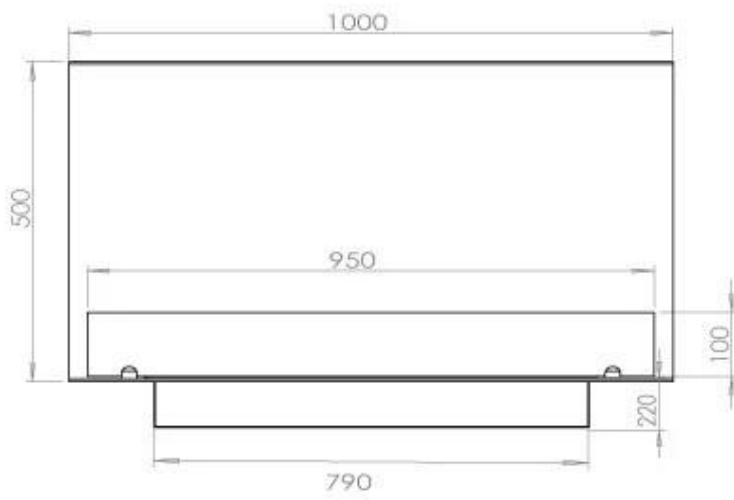

TECHNICAL SPECIFICATIONS

Burner - Features

Control	Remote Control
Control	Automatic
Control	Manual
Burn time	6.5 hours
Minimum room size	80 m ³
Burner type	4 Litre Superior
Flame length	60 cm
Heat output (max)	4,4 kW
Remote control	Yes (add-on)
Requires electricity	No
Requires electricity	Yes
Adjustable flame	Yes
Usage	0.62 L/h

Size

Length/Width	100 cm
Height	50 cm
Depth	40 cm
Weight	30 kg

Superior Manual

FLA 3+ 790 mm

FLA 3 790 mm

PrimeFire 700

Automatic burner 700