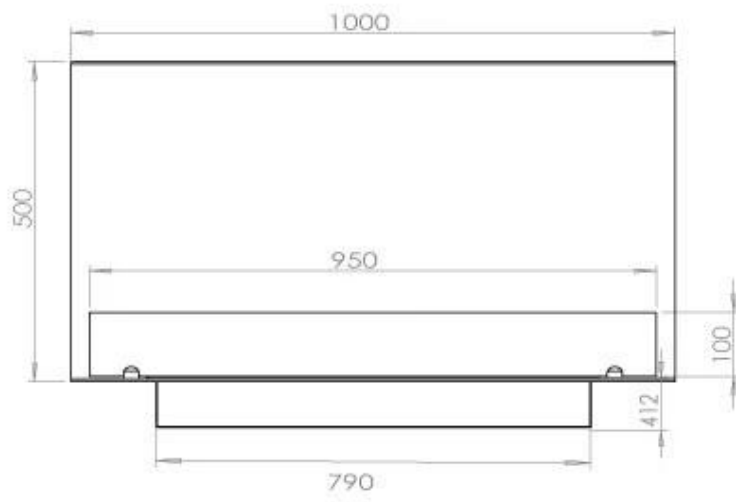

TECHNICAL SPECIFICATIONS

Burner - Features

Control	Remote Control
Control	Automatic
Control	Manual
Burn time	6.5 hours
Minimum room size	80 m ³
Burner type	4 Litre Superior
Flame length	60 cm
Heat output (max)	4,4 kW
Remote control	Yes (add-on)
Requires electricity	No
Requires electricity	Yes
Adjustable flame	Yes
Usage	0.62 L/h

Size

Length/Width	100 cm
Height	50 cm
Depth	40 cm
Weight	30 kg

Superior Manual

FLA 3+ 790 mm

FLA 3 790 mm

PrimeFire 700

Automatic burner 700