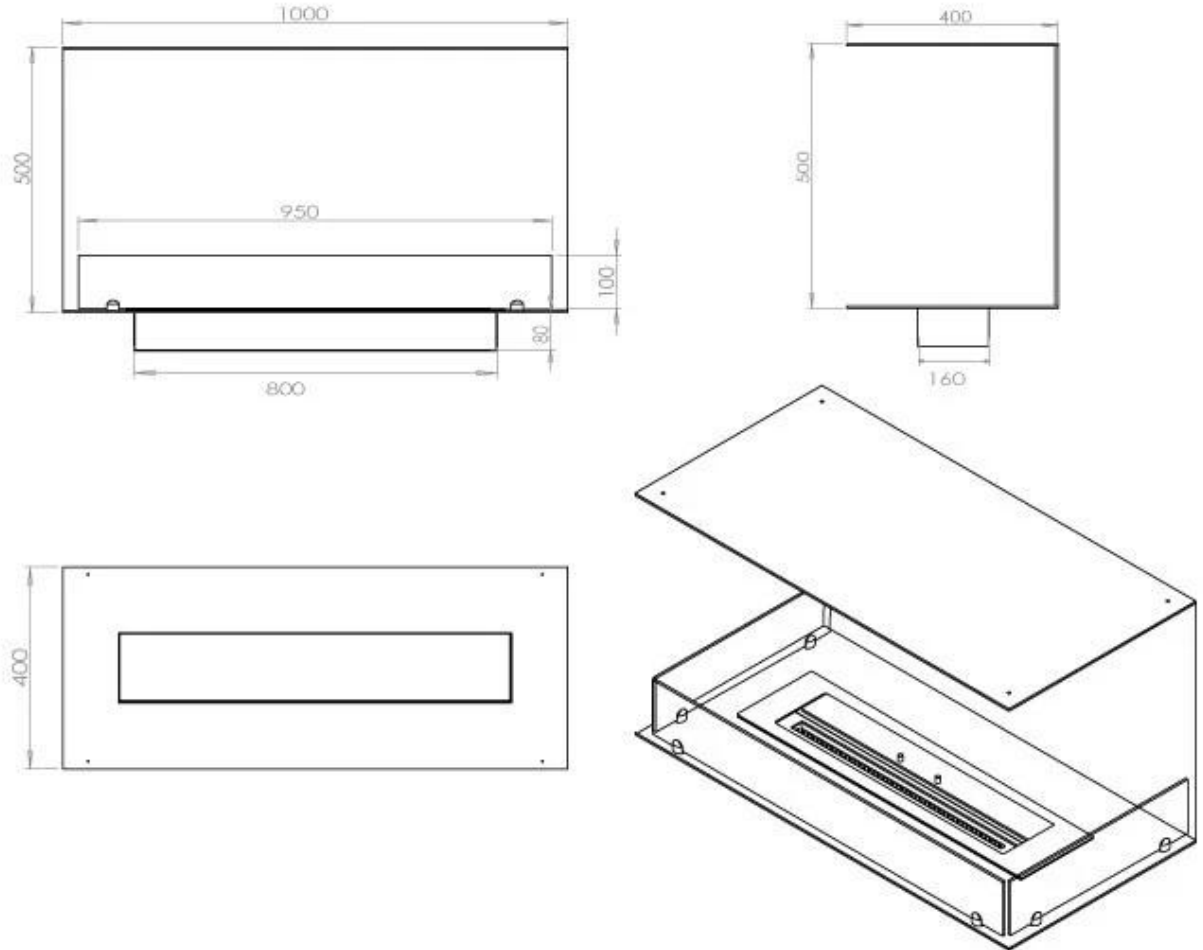

TECHNICAL SPECIFICATIONS

Burner - Features

Control	Remote Control
Control	Automatic
Control	Manual
Burn time	6.5 hours
Minimum room size	80 m ³
Burner type	4 Litre Superior
Flame length	60 cm
Heat output (max)	4,4 kW
Remote control	Yes (add-on)
Requires electricity	No
Requires electricity	Yes
Adjustable flame	Yes
Usage	0.62 L/h

Size

Length/Width	100 cm
Height	50 cm
Depth	40 cm
Weight	30 kg

Superior Manual

FLA 3+ 790 mm

FLA 3 790 mm

PrimeFire 700

Automatic burner 700