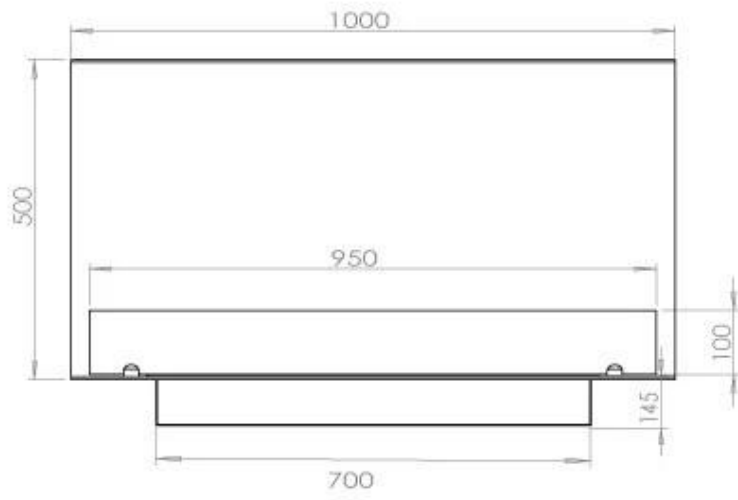

TECHNICAL SPECIFICATIONS

Burner - Features

Control	Remote Control
Control	Automatic
Control	Manual
Burn time	6.5 hours
Minimum room size	80 m ³
Burner type	4 Litre Superior
Flame length	60 cm
Heat output (max)	4,4 kW
Remote control	Yes (add-on)
Requires electricity	No
Requires electricity	Yes
Adjustable flame	Yes
Usage	0.62 L/h

Size

Length/Width	100 cm
Height	50 cm
Depth	40 cm
Weight	30 kg

Superior Manual

FLA 3+ 790 mm

FLA 3 790 mm

PrimeFire 700

Automatic burner 700