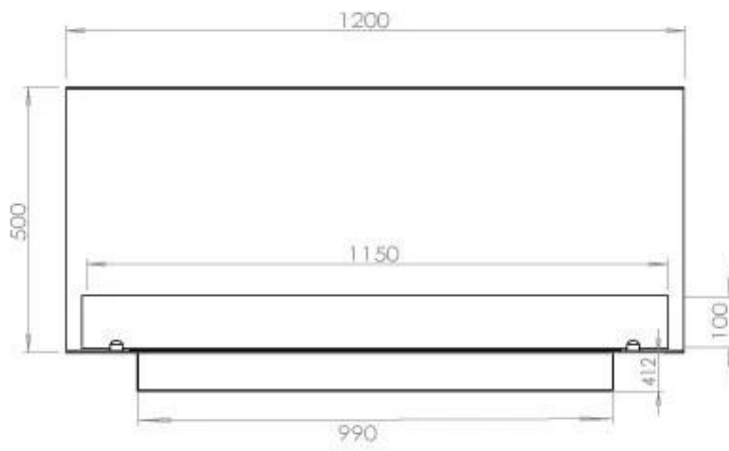

TECHNICAL SPECIFICATIONS

Burner - Features

Control	Remote Control
Control	Automatic
Control	Manual
Burn time	6 hours
Minimum room size	90 m ³
Burner type	5 Litre Superior
Flame length	85 cm
Heat output (max)	6,2 kW
Remote control	Yes (add-on)
Requires electricity	No
Requires electricity	Yes
Adjustable flame	Yes
Usage	0.87 L/h

Type

Flue/chimney	Not Required
Recommended air change rate	1
Producttype	3-sided Built-in Bioethanol Fireplace
Brand	Foco
Fuel	Bioethanol
Use	Indoor
Warranty	2 years

Size

Length/Width	120 cm
Height	50 cm
Depth	40 cm
Weight	35 kg

Appearance

Material	Steel
Steel Thickness	4 mm
Colour	Black
Glas included	Yes

Superior Manual

FLA 3+ 990 mm

FLA 3 990 mm

PrimeFire 1000

Automatic burner 1000