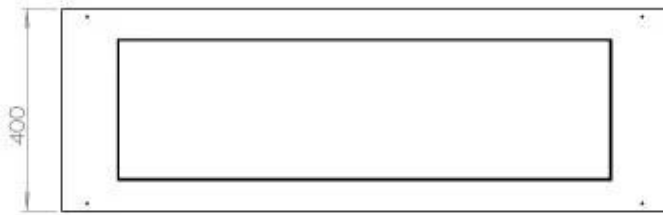

Appearance

Material	Steel
Steel Thickness	4 mm
Colour	Black
Glas included	Yes

Superior Manual

FLA 3+ 990 mm

FLA 3 990 mm

PrimeFire 1000

Automatic burner 1000