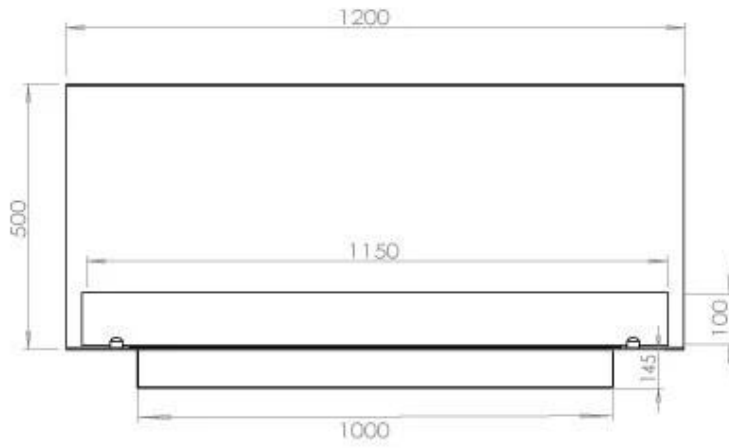

TECHNICAL SPECIFICATIONS

Burner - Features

Control	Remote Control
Control	Automatic
Control	Manual
Burn time	6 hours
Minimum room size	90 m ³
Burner type	5 Litre Superior
Flame length	85 cm
Heat output (max)	6,2 kW
Remote control	Yes (add-on)
Requires electricity	No
Requires electricity	Yes
Adjustable flame	Yes
Usage	0.87 L/h

Type

Flue/chimney	Not Required
Recommended air change rate	1
Producttype	3-sided Built-in Bioethanol Fireplace
Brand	Foco
Fuel	Bioethanol
Use	Indoor
Warranty	2 years

Size

Length/Width	120 cm
Height	50 cm
Depth	40 cm
Weight	35 kg

Appearance

Material	Steel
Steel Thickness	4 mm
Colour	Black
Glas included	Yes

Superior Manual

FLA 3+ 990 mm

FLA 3 990 mm

PrimeFire 1000

Automatic burner 1000