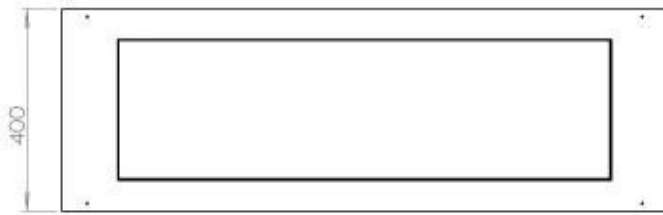

Appearance

Material	Steel
Steel Thickness	4 mm
Colour	Black
Glas included	Yes

Superior Manual

FLA 3+ 990 mm

FLA 3 990 mm

PrimeFire 1000

Automatic burner 1000