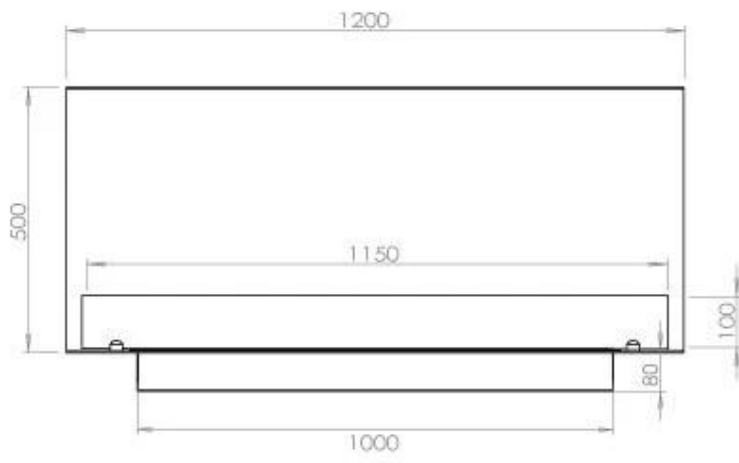

TECHNICAL SPECIFICATIONS

Burner - Features

Control	Remote Control
Control	Automatic
Control	Manual
Burn time	6 hours
Minimum room size	90 m ³
Burner type	5 Litre Superior
Flame length	85 cm
Heat output (max)	6,2 kW
Remote control	Yes (add-on)
Requires electricity	No
Requires electricity	Yes
Adjustable flame	Yes
Usage	0.87 L/h

Type

Flue/chimney	Not Required
Recommended air change rate	1
Producttype	3-sided Built-in Bioethanol Fireplace
Brand	Foco
Fuel	Bioethanol
Use	Indoor
Warranty	2 years

Size

Length/Width	120 cm
Height	50 cm
Depth	40 cm
Weight	35 kg

Appearance

Material	Steel
Steel Thickness	4 mm
Colour	Black
Glas included	Yes

Superior Manual

FLA 3+ 990 mm

FLA 3 990 mm

PrimeFire 1000

Automatic burner 1000