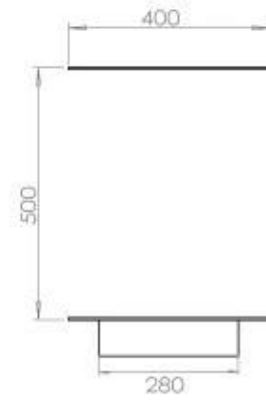

Type

Flue/chimney	Not Required
Recommended air change rate	1
Producttype	3-sided Built-in Bioethanol Fireplace
Brand	Foco
Fuel	Bioethanol
Use	Indoor
Warranty	2 years

Size

Length/Width	120 cm
Height	50 cm
Depth	40 cm
Weight	35 kg

Appearance

Material	Steel
Steel Thickness	4 mm
Colour	Black
Glas included	Yes

Superior Manual

FLA 3+ 990 mm

FLA 3 990 mm

PrimeFire 1000

Automatic burner 1000