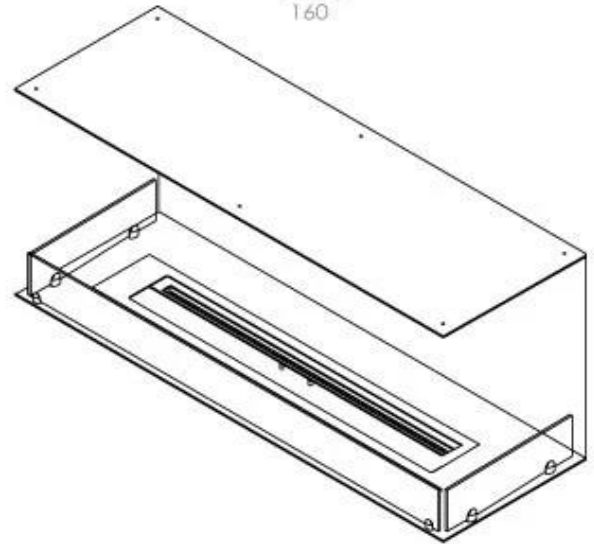

CACHFIRES

FOCO THREE 1200

BIO-30-115

The Foco Three 1200 is a versatile built-in bioethanol fireplace, designed with three open sides to provide an impressive view of the flames from multiple angles. Ideal for partition walls, such as those around a TV, this 3-sided fireplace is crafted from 4 mm thick powder-coated stainless steel, offering a stylish and timeless look. Choose between a manual or automatic bioethanol burner, which offer adjustable flame levels and, in the automatic models, remote control for added convenience and safety.

TECHNICAL SPECIFICATIONS

Burner - Features

Control	Remote Control
Control	Automatic
Control	Manual
Burn time	6 hours
Minimum room size	90 m ³
Burner type	5 Litre Superior
Flame length	85 cm
Heat output (max)	6,2 kW
Remote control	Yes (add-on)
Requires electricity	No
Requires electricity	Yes
Adjustable flame	Yes
Usage	0.87 L/h

Type

Flue/chimney	Not Required
Recommended air change rate	1
Producttype	3-sided Built-in Bioethanol Fireplace
Brand	Foco
Fuel	Bioethanol
Use	Indoor
Warranty	2 years

Size

Length/Width	120 cm
Height	50 cm
Depth	40 cm
Weight	35 kg

Appearance

Material	Steel
Steel Thickness	4 mm
Colour	Black
Glas included	Yes

Superior Manual

FLA 3+ 990 mm

FLA 3 990 mm

PrimeFire 1000

Automatic burner 1000