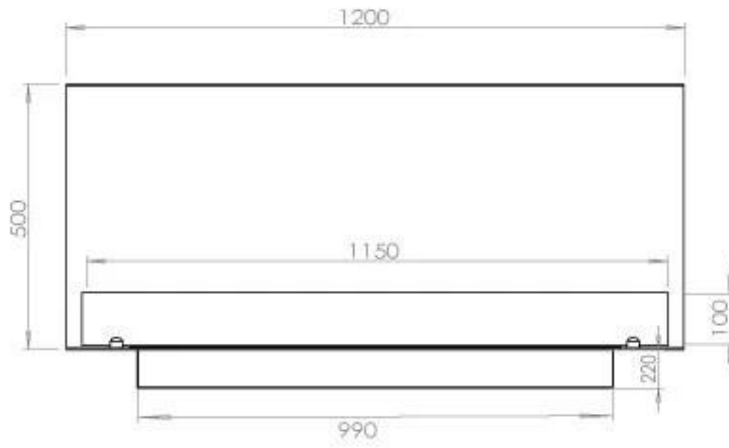

TECHNICAL SPECIFICATIONS

Burner - Features

Control	Remote Control
Control	Automatic
Control	Manual
Burn time	6 hours
Minimum room size	90 m ³
Burner type	5 Litre Superior
Flame length	85 cm
Heat output (max)	6,2 kW
Remote control	Yes (add-on)
Requires electricity	No
Requires electricity	Yes
Adjustable flame	Yes
Usage	0.87 L/h

Type

Flue/chimney	Not Required
Recommended air change rate	1
Producttype	3-sided Built-in Bioethanol Fireplace
Brand	Foco
Fuel	Bioethanol
Use	Indoor
Warranty	2 years

Size

Length/Width	120 cm
Height	50 cm
Depth	40 cm
Weight	35 kg

Appearance

Material	Steel
Steel Thickness	4 mm
Colour	Black
Glas included	Yes

Superior Manual

FLA 3+ 990 mm

FLA 3 990 mm

PrimeFire 1000

Automatic burner 1000