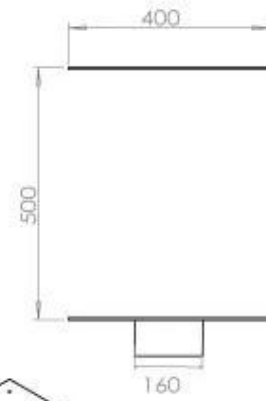

TECHNICAL SPECIFICATIONS

Burner - Features

Control	Remote Control
Control	Automatic
Control	Manual
Burn time	6 hours
Minimum room size	90 m ³
Burner type	5 Litre Superior
Flame length	85 cm
Heat output (max)	6,2 kW
Remote control	Yes (add-on)
Requires electricity	No
Requires electricity	Yes
Adjustable flame	Yes
Usage	0.87 L/h

Type

Flue/chimney	Not Required
Recommended air change rate	1
Producttype	3-sided Built-in Bioethanol Fireplace
Brand	Foco
Fuel	Bioethanol
Use	Indoor
Warranty	2 years

Size

Length/Width	120 cm
Height	50 cm
Depth	40 cm
Weight	35 kg

Appearance

Material	Steel
Steel Thickness	4 mm
Colour	Black
Glas included	Yes

Superior Manual

FLA 3+ 990 mm

FLA 3 990 mm

PrimeFire 1000

Automatic burner 1000