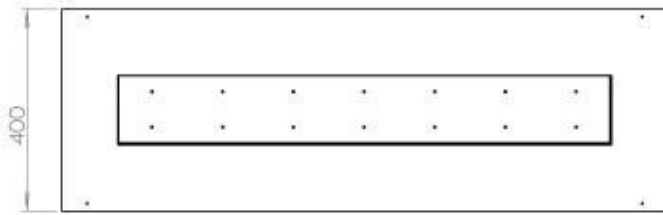

Superior Manual