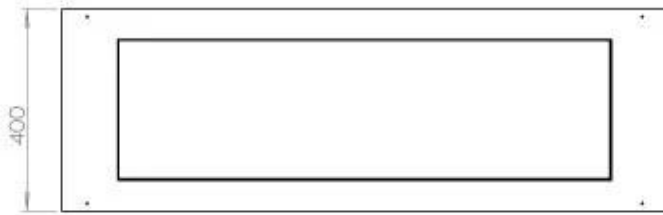

Appearance

Material	Steel
Steel Thickness	4 mm
Colour	Black
Glas included	Yes

Superior Manual

FLA 3+ 990 mm

FLA 3 990 mm

PrimeFire 1000

Automatic burner 1000