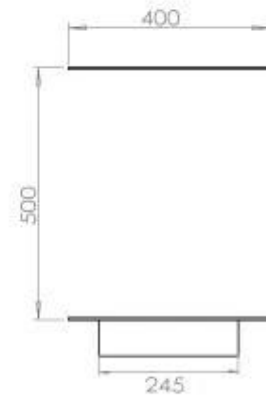

Type

Flue/chimney	Not Required
Recommended air change rate	1
Producttype	3-sided Built-in Bioethanol Fireplace
Brand	Foco
Fuel	Bioethanol
Use	Indoor
Warranty	2 years

Size

Length/Width	120 cm
Height	50 cm
Depth	40 cm
Weight	35 kg

Appearance

Material	Steel
Steel Thickness	4 mm
Colour	Black
Glas included	Yes

Superior Manual

FLA 3+ 990 mm

FLA 3 990 mm

PrimeFire 1000

Automatic burner 1000