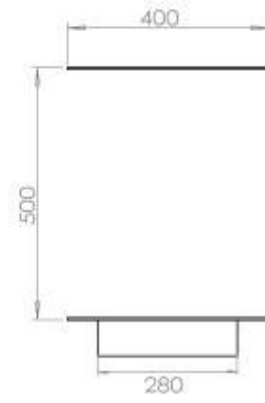

Type

Flue/chimney	Not Required
Recommended air change rate	1
Producttype	3-sided Built-in Bioethanol Fireplace
Brand	Foco
Fuel	Bioethanol
Use	Indoor
Warranty	2 years

Size

Length/Width	120 cm
Height	50 cm
Depth	40 cm
Weight	35 kg

Appearance

Material	Steel
Steel Thickness	4 mm
Colour	Black
Glas included	Yes

Superior Manual

FLA 3+ 990 mm

FLA 3 990 mm

PrimeFire 1000

Automatic burner 1000