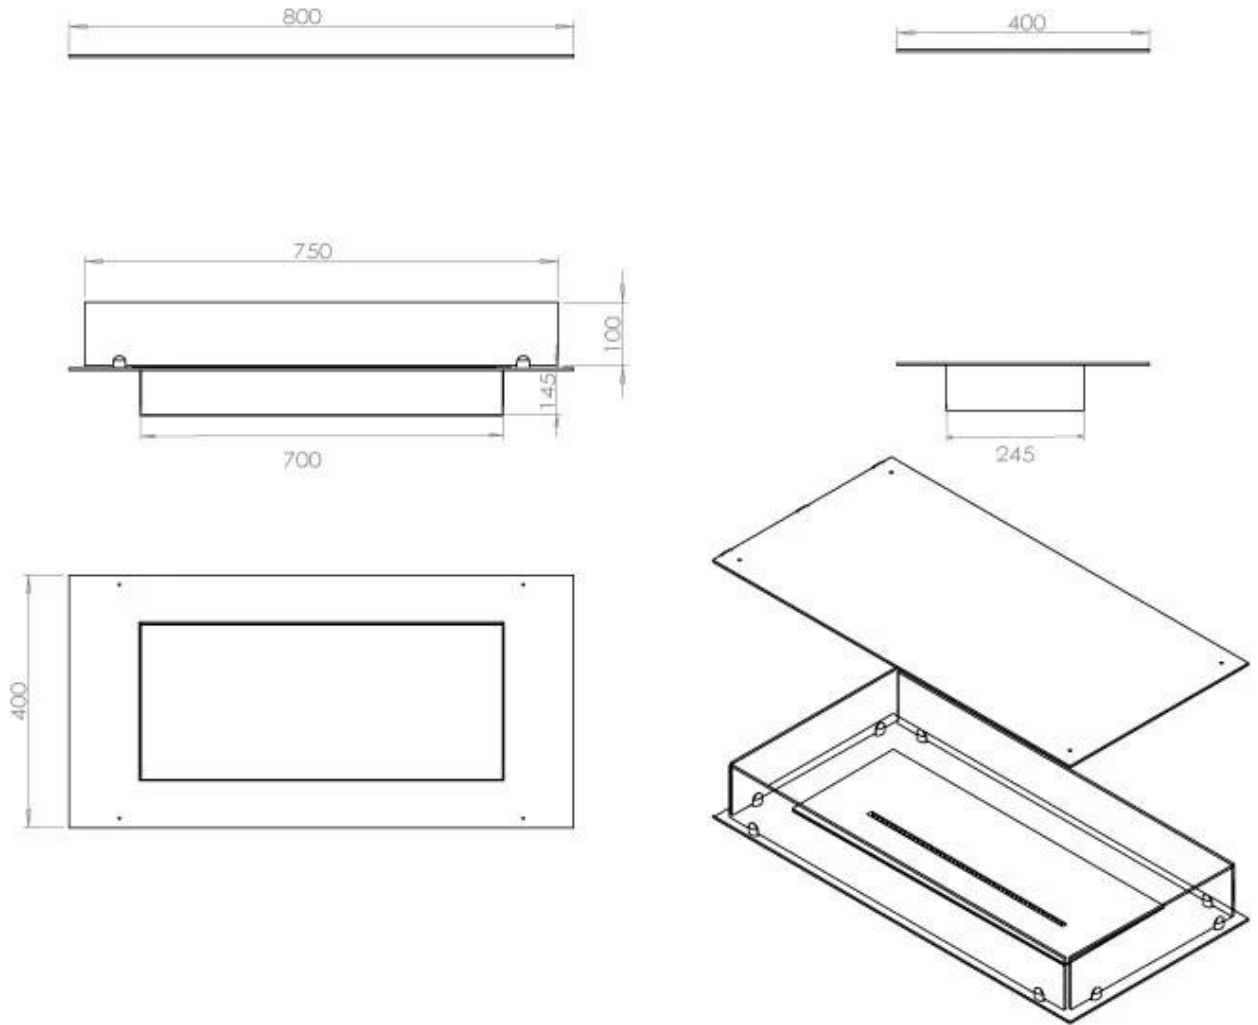

TECHNICAL SPECIFICATIONS

Burner - Features

Requires electricity	Yes
Requires electricity	No
Adjustable flame	Yes
Control	Remote Control
Control	Automatic
Control	Manual
Burn time	7.5 hours
Minimum room size	70 m ³
Burner type	3.5 Litre Superior
Flame length	45 cm
Heat output (max)	3,2 kW
Remote control	Yes (add-on)
Usage	0.46 L/h

Type

Flue/chimney	Not Required
Recommended air change rate	1
Producttype	4-sided built-in bioethanol fireplace
Brand	Foco
Fuel	Bioethanol
Use	Indoor
Flame view	44,1
Warranty	2 years

Size

Length/Width	80 cm
Depth	40 cm
Weight	25 kg

Appearance

Material	Steel
Steel Thickness	4 mm
Colour	Black
Glas included	Yes

PrimeFire 700

Automatic burner 700

Superior Manual