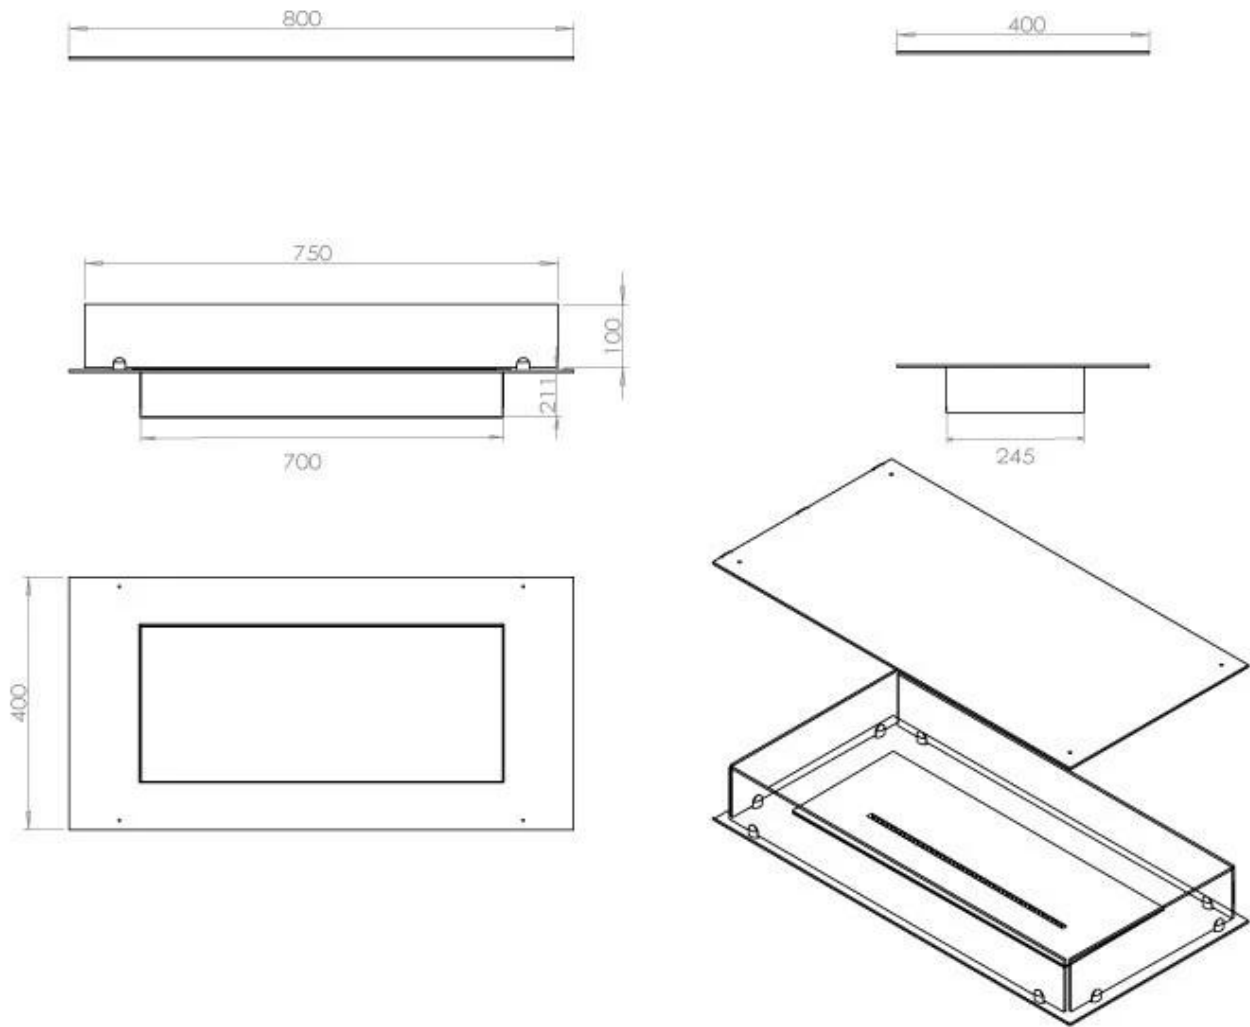

Appearance

Material	Steel
Steel Thickness	4 mm
Colour	Black
Glas included	Yes

PrimeFire 700

Automatic burner 700

Superior Manual