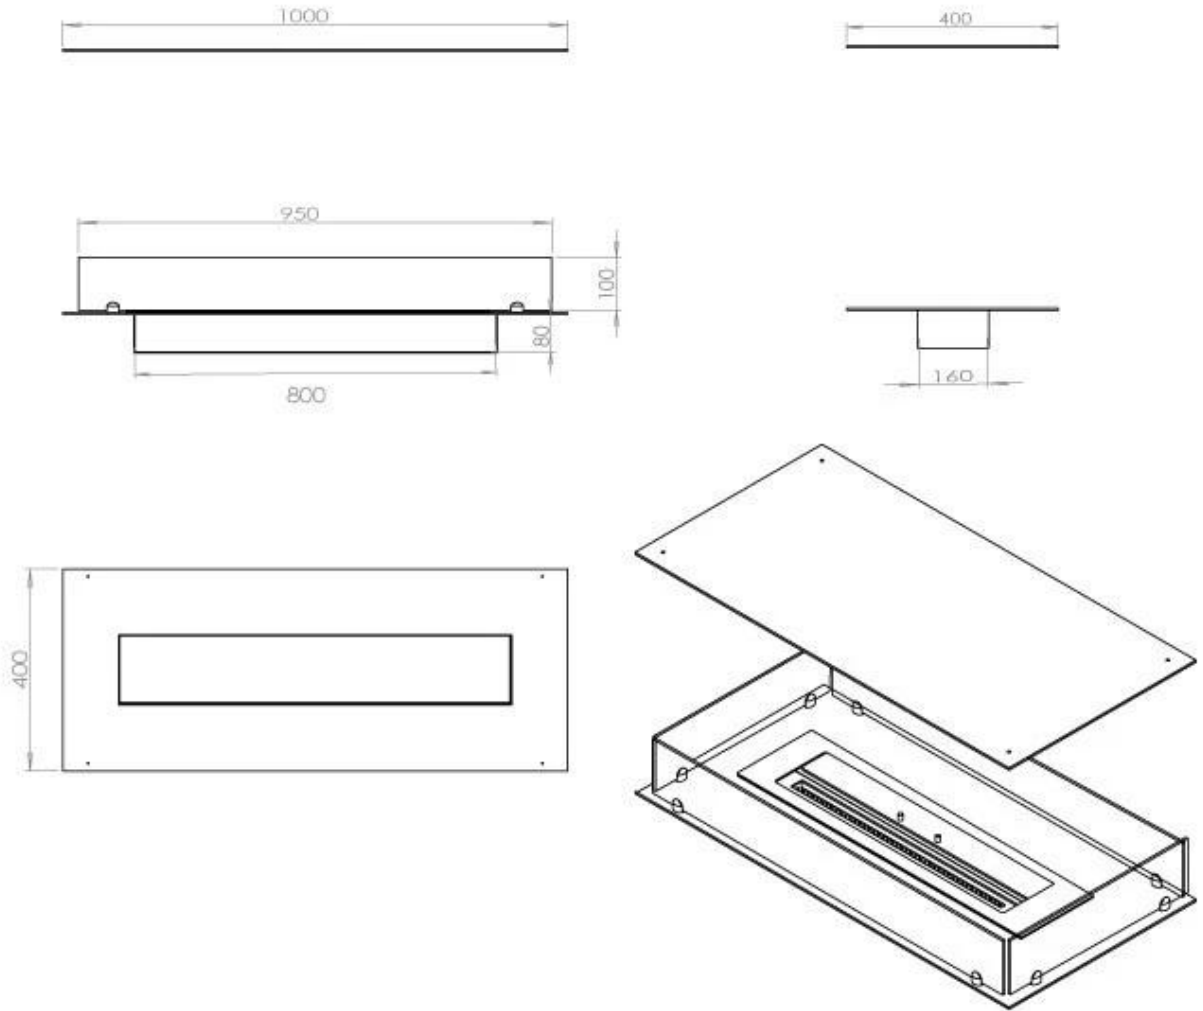

Superior Manual