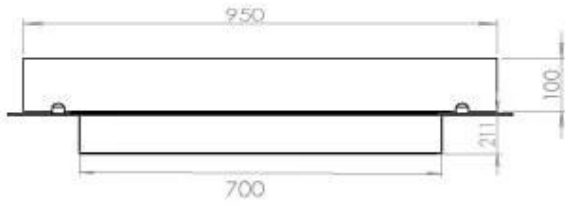

Automatic Burner