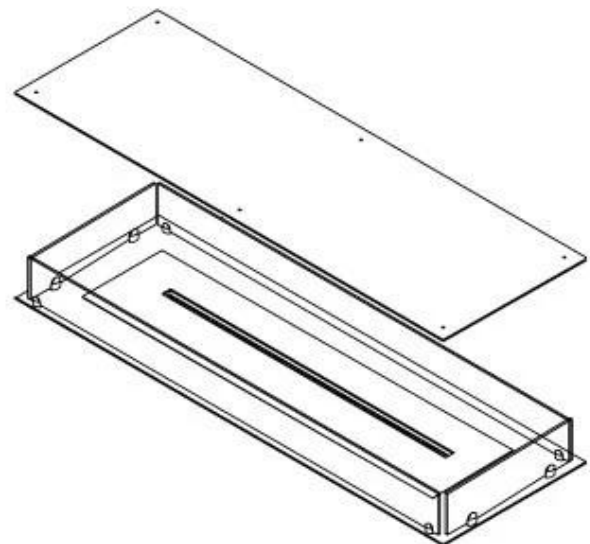

Automatic burner