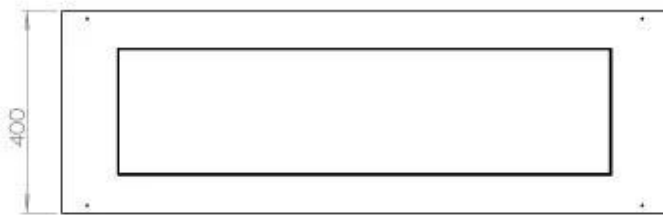

Automatic burner