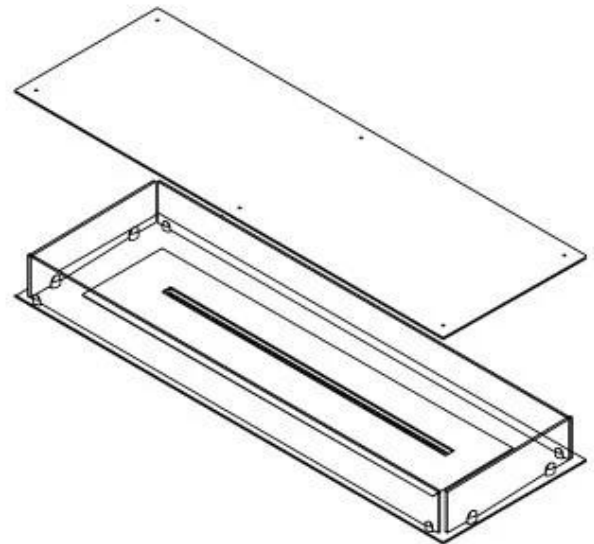

PrimeFire 1000