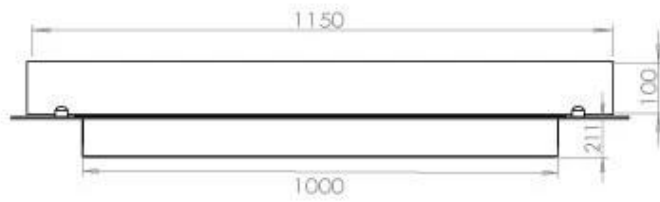

Automatic burner