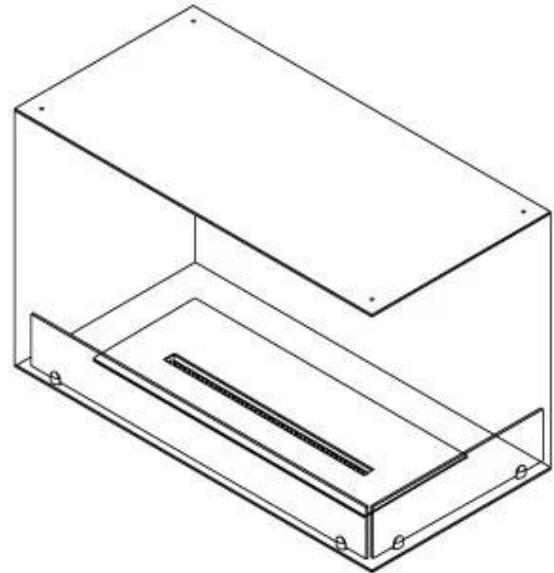

Type

Flue/chimney	Not Required
Recommended air change rate	1
Producttype	See-through Built-in Bioethanol Fireplace
Brand	Foco
Fuel	Bioethanol
Use	Indoor
Flame view	46
Warranty	2 years

Size

Length/Width	80 cm
Height	50 cm
Depth	40 cm
Weight	25 kg

Appearance

Material	Steel
Steel Thickness	4 mm
Colour	Black

Glas included

Yes

Automatic burner

PrimeFire 700

Superior Manual