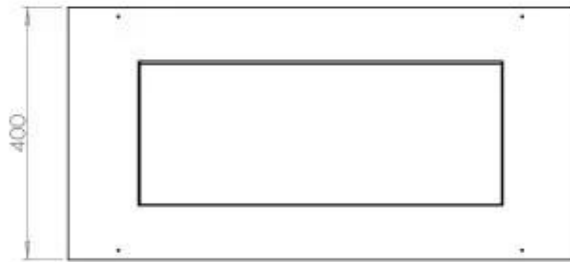

Appearance

Material	Steel
Steel Thickness	4 mm
Colour	Black

Glas included

Yes

Automatic burner

PrimeFire 700

Superior Manual