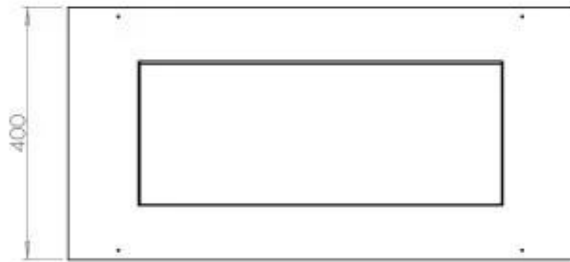

Appearance

Material	Steel
Steel Thickness	4 mm
Colour	Black

Glas included

Yes

Automatic burner

PrimeFire 700

Superior Manual