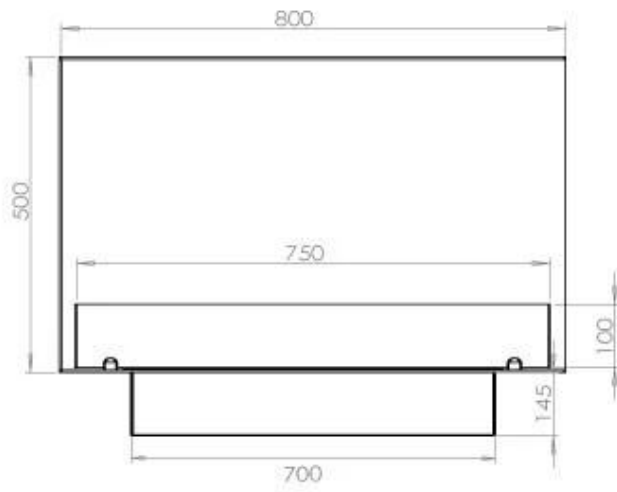

TECHNICAL SPECIFICATIONS

Burner - Features

Flame length	45 cm
Heat output (max)	3,2 kW
Remote control	Yes (add-on)
Requires electricity	No
Requires electricity	Yes
Adjustable flame	Yes
Control	Remote Control
Control	Automatic
Control	Manual
Burn time	7.5 hours
Minimum room size	70 m ³
Burner type	3.5 Litre Superior
Usage	0.46 L/h

Type

Flue/chimney	Not Required
Recommended air change rate	1
Producttype	See-through Built-in Bioethanol Fireplace
Brand	Foco
Fuel	Bioethanol
Use	Indoor
Flame view	46
Warranty	2 years

Size

Length/Width	80 cm
Height	50 cm
Depth	40 cm
Weight	25 kg

Appearance

Material	Steel
Steel Thickness	4 mm
Colour	Black

Glas included

Yes

Automatic burner

PrimeFire 700

Superior Manual