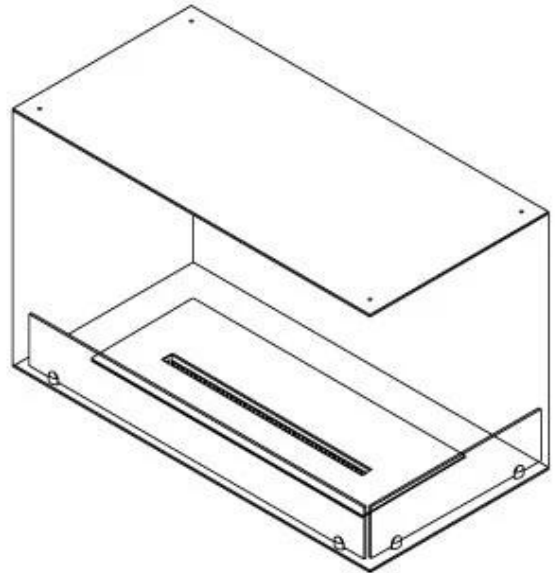

Type

Flue/chimney	Not Required
Recommended air change rate	1
Producttype	See-through Built-in Bioethanol Fireplace
Brand	Foco
Fuel	Bioethanol
Use	Indoor
Flame view	46
Warranty	2 years

Size

Length/Width	80 cm
Height	50 cm
Depth	40 cm
Weight	25 kg

Appearance

Material	Steel
Steel Thickness	4 mm
Colour	Black

Glas included

Yes

Automatic burner

PrimeFire 700

Superior Manual