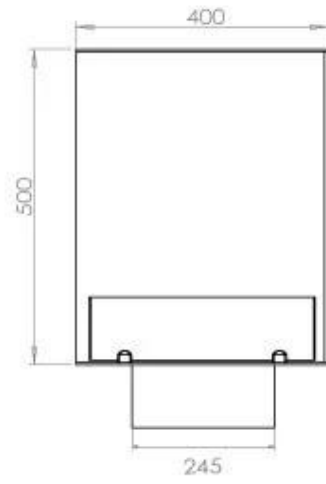

Automatic burner