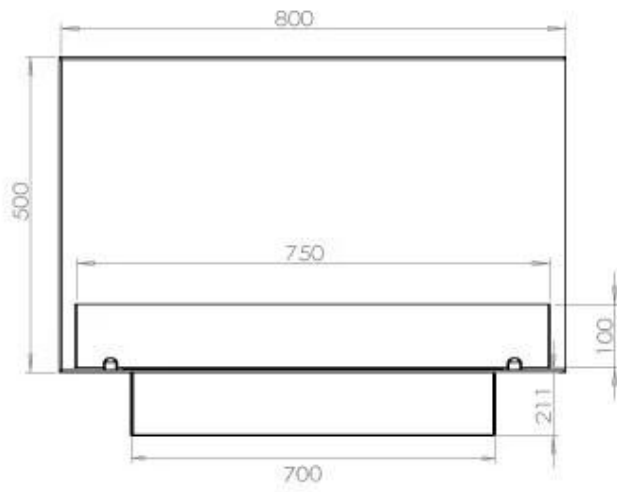

TECHNICAL SPECIFICATIONS

Burner - Features

Flame length	45 cm
Heat output (max)	3,2 kW
Remote control	Yes (add-on)
Requires electricity	No
Requires electricity	Yes
Adjustable flame	Yes
Control	Remote Control
Control	Automatic
Control	Manual
Burn time	7.5 hours
Minimum room size	70 m ³
Burner type	3.5 Litre Superior
Usage	0.46 L/h

Type

Flue/chimney	Not Required
Recommended air change rate	1
Producttype	See-through Built-in Bioethanol Fireplace
Brand	Foco
Fuel	Bioethanol
Use	Indoor
Flame view	46
Warranty	2 years

Size

Length/Width	80 cm
Height	50 cm
Depth	40 cm
Weight	25 kg

Appearance

Material	Steel
Steel Thickness	4 mm
Colour	Black

Glas included

Yes

Automatic burner

PrimeFire 700

Superior Manual