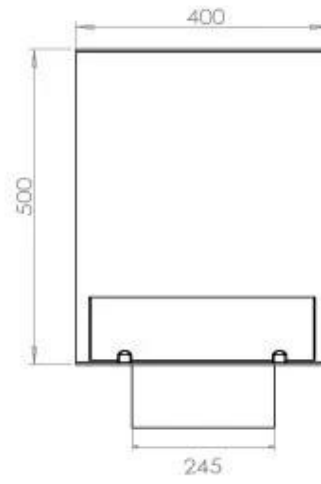

PrimeFire 700