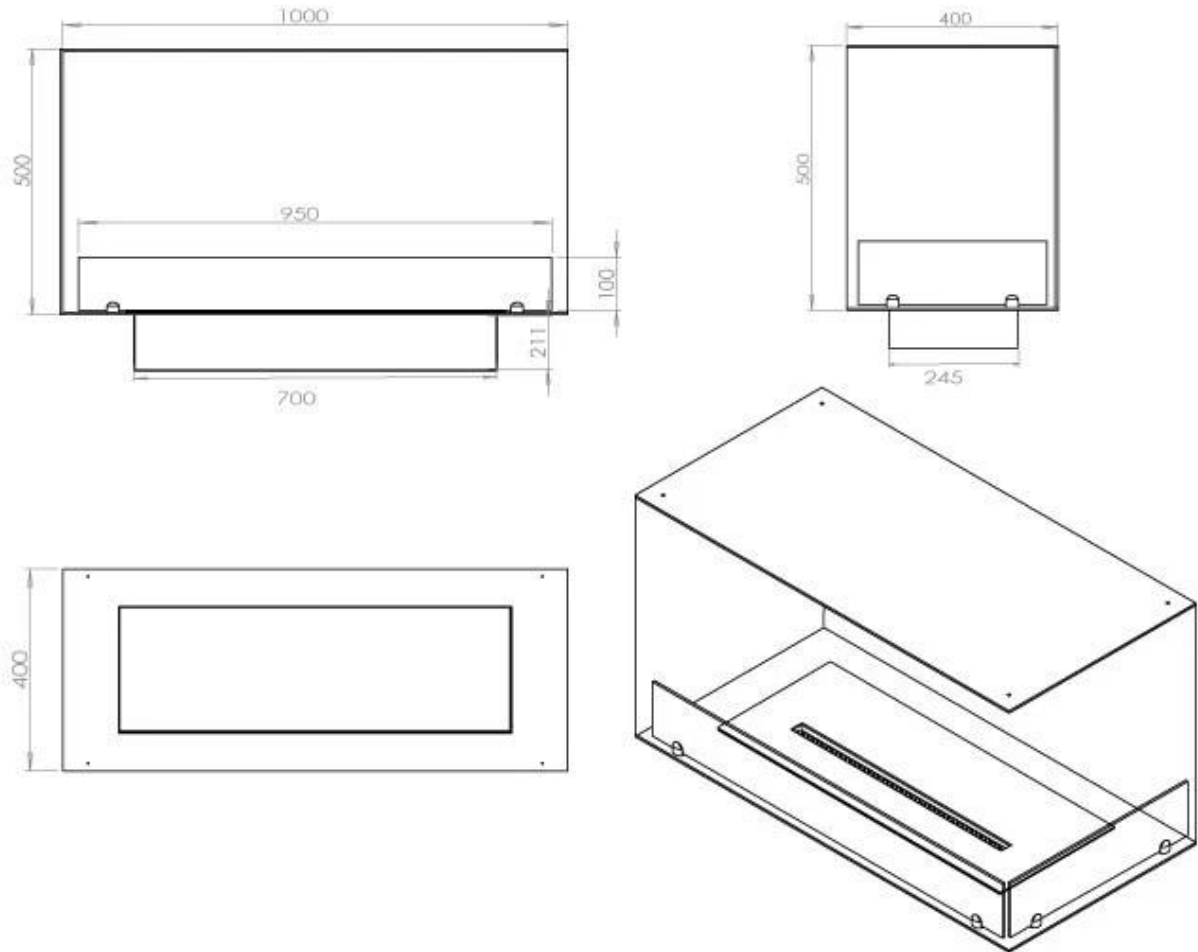

Type

Flue/chimney	Not Required
Recommended air change rate	1
Producttype	See-through Built-in Bioethanol Fireplace
Brand	Foco
Fuel	Bioethanol
Use	Indoor
Flame view	46
Warranty	2 years

Size

Length/Width	100 cm
Height	50 cm
Depth	40 cm
Weight	30 kg

Appearance

Material	Steel
Steel Thickness	4 mm
Colour	Black

Glas included

Yes

FLA 3+ 790 mm

FLA 3 790 mm

Automatic burner 700

PrimeFire 700