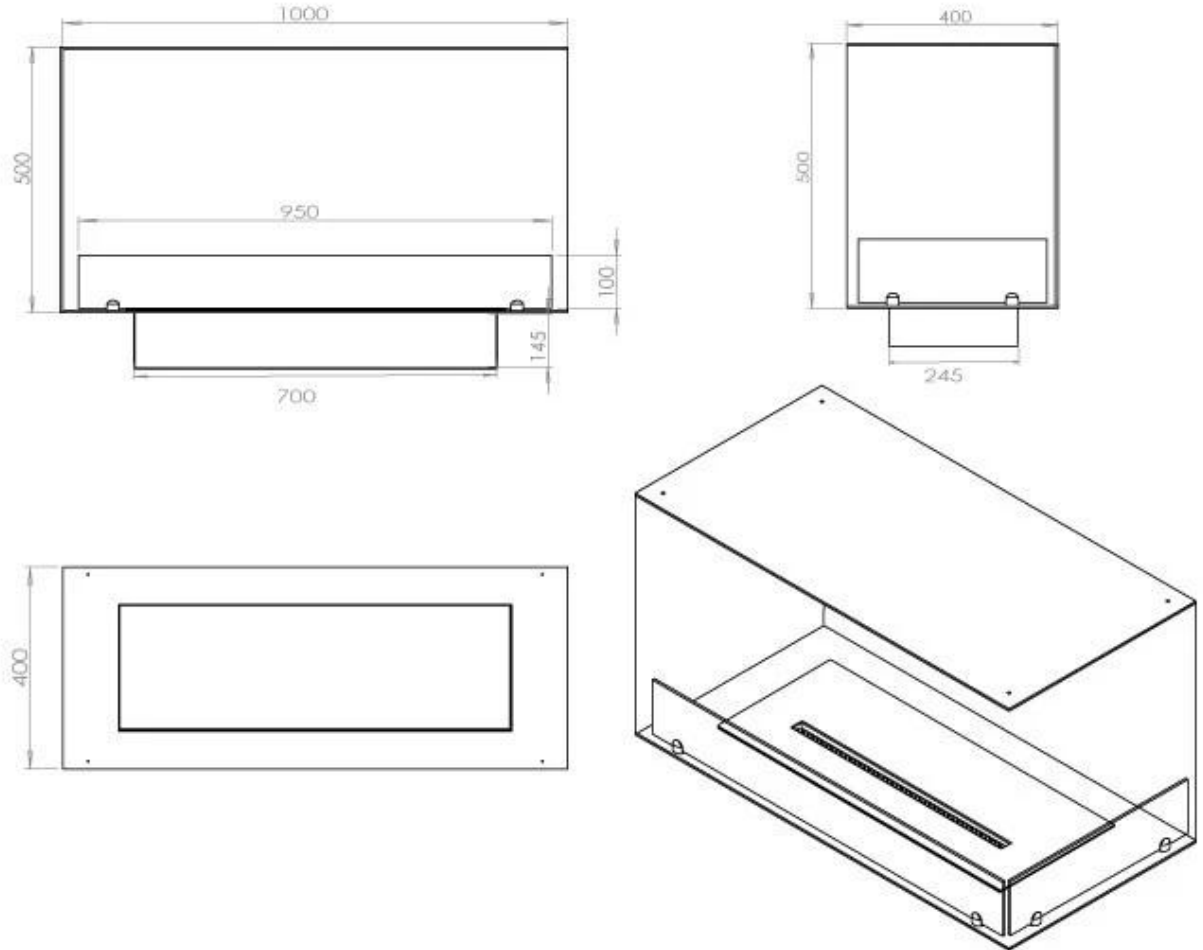

Type

Flue/chimney	Not Required
Recommended air change rate	1
Producttype	See-through Built-in Bioethanol Fireplace
Brand	Foco
Fuel	Bioethanol
Use	Indoor
Flame view	46
Warranty	2 years

Size

Length/Width	100 cm
Height	50 cm
Depth	40 cm
Weight	30 kg

Appearance

Material	Steel
Steel Thickness	4 mm
Colour	Black

Glas included

Yes

FLA 3+ 790 mm

FLA 3 790 mm

Automatic burner 700

PrimeFire 700