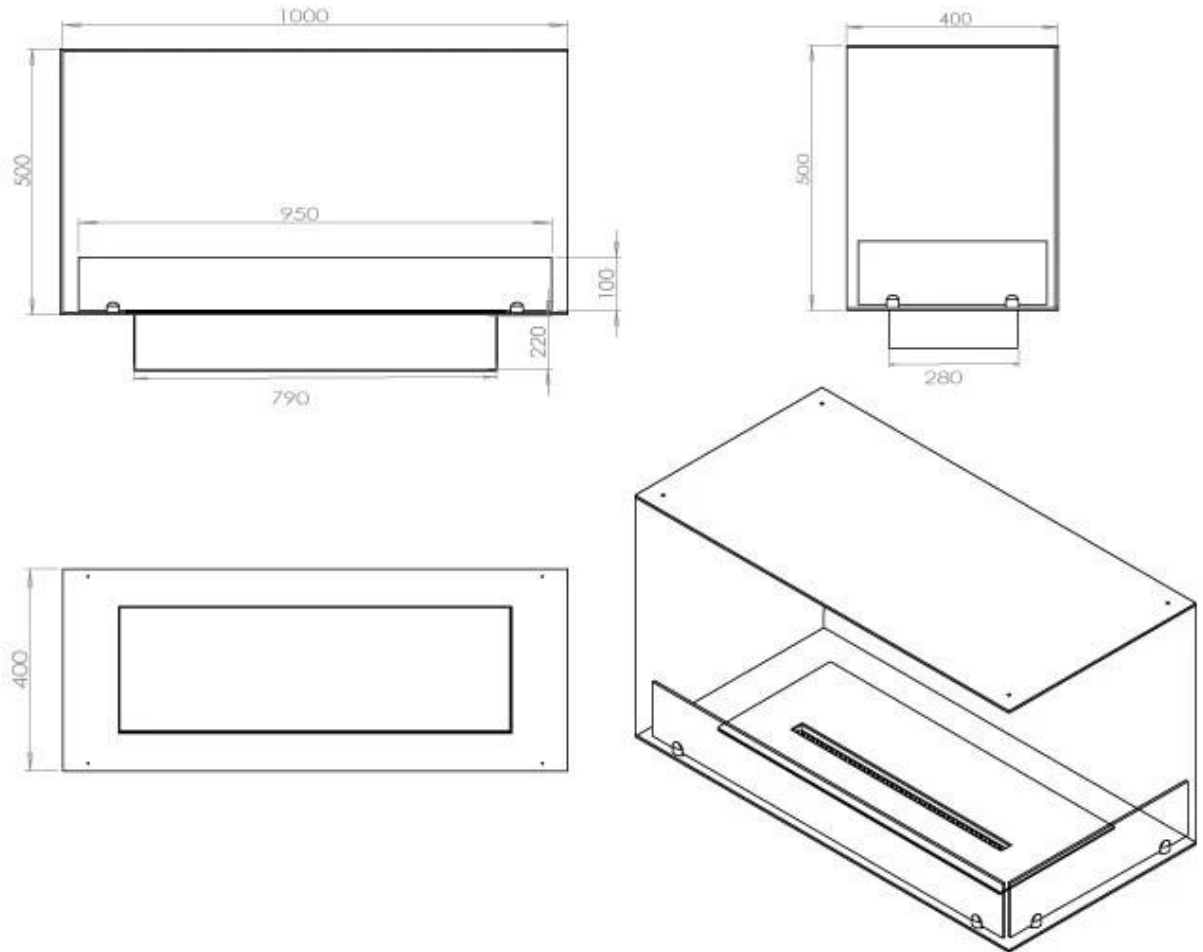

Type

Flue/chimney	Not Required
Recommended air change rate	1
Producttype	See-through Built-in Bioethanol Fireplace
Brand	Foco
Fuel	Bioethanol
Use	Indoor
Flame view	46
Warranty	2 years

Size

Length/Width	100 cm
Height	50 cm
Depth	40 cm
Weight	30 kg

Appearance

Material	Steel
Steel Thickness	4 mm
Colour	Black

Glas included

Yes

FLA 3+ 790 mm

FLA 3 790 mm

Automatic burner 700

PrimeFire 700