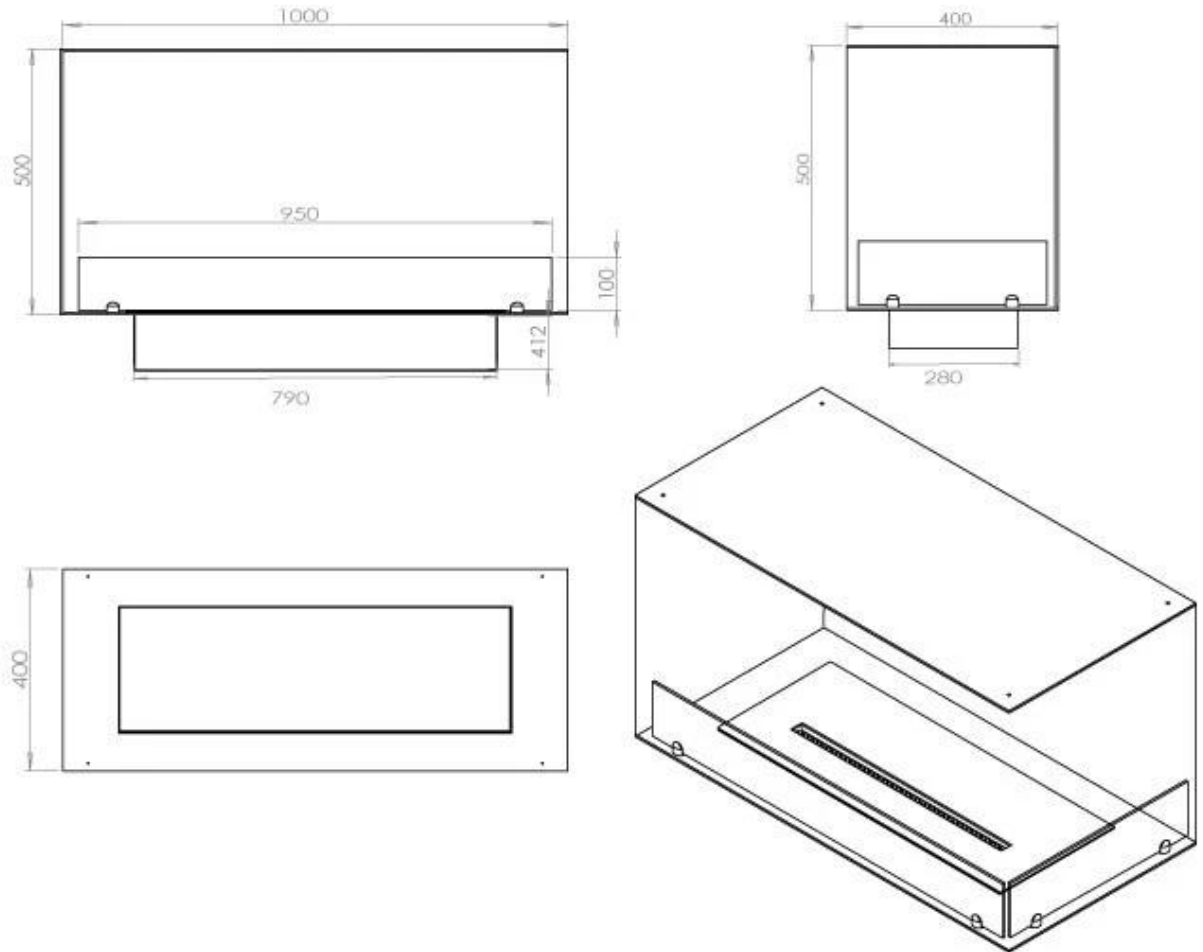

Type

Flue/chimney	Not Required
Recommended air change rate	1
Producttype	See-through Built-in Bioethanol Fireplace
Brand	Foco
Fuel	Bioethanol
Use	Indoor
Flame view	46
Warranty	2 years

Size

Length/Width	100 cm
Height	50 cm
Depth	40 cm
Weight	30 kg

Appearance

Material	Steel
Steel Thickness	4 mm
Colour	Black

Glas included

Yes

FLA 3+ 790 mm

FLA 3 790 mm

Automatic burner 700

PrimeFire 700