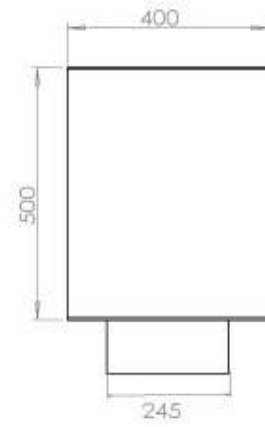

Type

Flue/chimney	Not Required
Recommended air change rate	1
Producttype	See-through Built-in Bioethanol Fireplace
Brand	Foco
Fuel	Bioethanol
Use	Indoor
Flame view	46
Warranty	2 years

Size

Length/Width	120 cm
Height	50 cm
Depth	40 cm
Weight	35 kg

Appearance

Material	Steel
Steel Thickness	4 mm
Colour	Black
Glas included	Yes

Superior Manual 1000

Primefire 1000

Automatic burner 1000

FLA 3 990 mm

FLA 3+ 990 mm