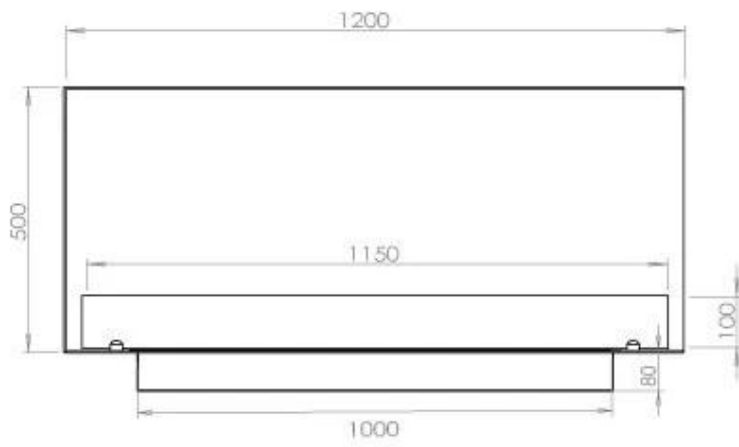

TECHNICAL SPECIFICATIONS

Burner - Features

Control	Automatic
Control	Manual
Control	Remote Control
Burn time	6 hours
Minimum room size	90 m ³
Burner type	5 Litre Superior
Flame length	85 cm
Heat output (max)	6,2 kW
Remote control	Yes (add-on)
Requires electricity	No
Requires electricity	Yes
Adjustable flame	Yes
Usage	0.87 L/h

Type

Flue/chimney	Not Required
Recommended air change rate	1
Producttype	See-through Built-in Bioethanol Fireplace
Brand	Foco
Fuel	Bioethanol
Use	Indoor
Flame view	46
Warranty	2 years

Size

Length/Width	120 cm
Height	50 cm
Depth	40 cm
Weight	35 kg

Appearance

Material	Steel
Steel Thickness	4 mm
Colour	Black
Glas included	Yes

Superior Manual 1000

Primefire 1000

Automatic burner 1000

FLA 3 990 mm

FLA 3+ 990 mm