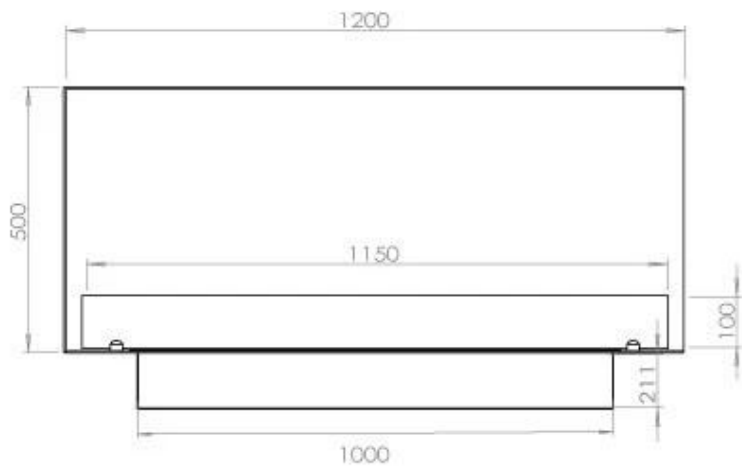

TECHNICAL SPECIFICATIONS

Burner - Features

Control	Automatic
Control	Manual
Control	Remote Control
Burn time	6 hours
Minimum room size	90 m ³
Burner type	5 Litre Superior
Flame length	85 cm
Heat output (max)	6,2 kW
Remote control	Yes (add-on)
Requires electricity	No
Requires electricity	Yes
Adjustable flame	Yes
Usage	0.87 L/h

Type

Flue/chimney	Not Required
Recommended air change rate	1
Producttype	See-through Built-in Bioethanol Fireplace
Brand	Foco
Fuel	Bioethanol
Use	Indoor
Flame view	46
Warranty	2 years

Size

Length/Width	120 cm
Height	50 cm
Depth	40 cm
Weight	35 kg

Appearance

Material	Steel
Steel Thickness	4 mm
Colour	Black
Glas included	Yes

Superior Manual 1000

Primefire 1000

Automatic burner 1000

FLA 3 990 mm

FLA 3+ 990 mm