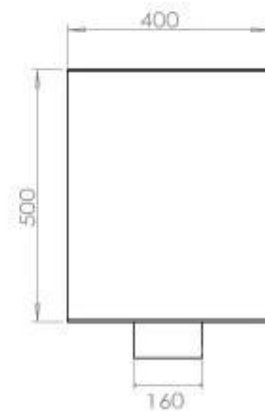

TECHNICAL SPECIFICATIONS

Burner - Features

Control	Automatic
Control	Manual
Control	Remote Control
Burn time	6 hours
Minimum room size	90 m ³
Burner type	5 Litre Superior
Flame length	85 cm
Heat output (max)	6,2 kW
Remote control	Yes (add-on)
Requires electricity	No
Requires electricity	Yes
Adjustable flame	Yes
Usage	0.87 L/h

Type

Flue/chimney	Not Required
Recommended air change rate	1
Producttype	See-through Built-in Bioethanol Fireplace
Brand	Foco
Fuel	Bioethanol
Use	Indoor
Flame view	46
Warranty	2 years

Size

Length/Width	120 cm
Height	50 cm
Depth	40 cm
Weight	35 kg

Appearance

Material	Steel
Steel Thickness	4 mm
Colour	Black
Glas included	Yes

Superior Manual 1000

Primefire 1000

Automatic burner 1000

FLA 3 990 mm

FLA 3+ 990 mm