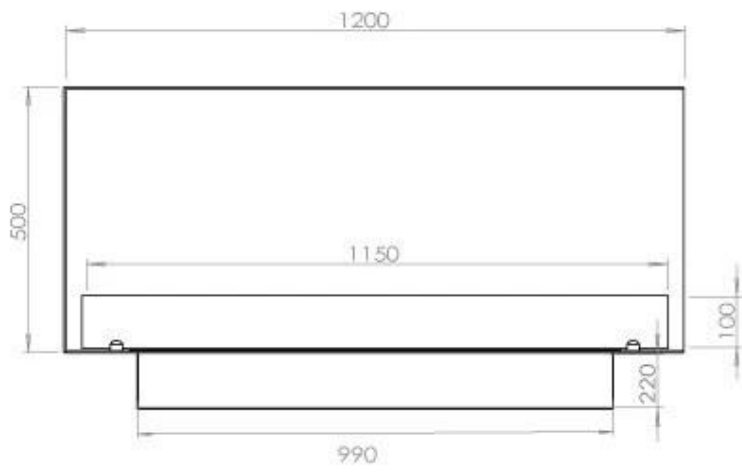

TECHNICAL SPECIFICATIONS

Burner - Features

Control	Automatic
Control	Manual
Control	Remote Control
Burn time	6 hours
Minimum room size	90 m ³
Burner type	5 Litre Superior
Flame length	85 cm
Heat output (max)	6,2 kW
Remote control	Yes (add-on)
Requires electricity	No
Requires electricity	Yes
Adjustable flame	Yes
Usage	0.87 L/h

Type

Flue/chimney	Not Required
Recommended air change rate	1
Producttype	See-through Built-in Bioethanol Fireplace
Brand	Foco
Fuel	Bioethanol
Use	Indoor
Flame view	46
Warranty	2 years

Size

Length/Width	120 cm
Height	50 cm
Depth	40 cm
Weight	35 kg

Appearance

Material	Steel
Steel Thickness	4 mm
Colour	Black
Glas included	Yes

Superior Manual 1000

Primefire 1000

Automatic burner 1000

FLA 3 990 mm

FLA 3+ 990 mm