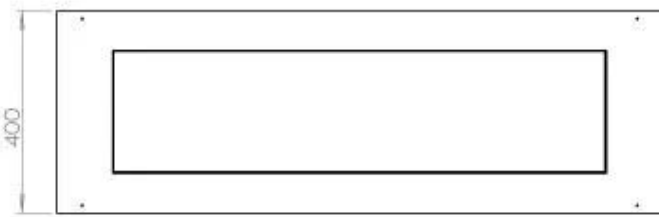

Appearance

Material	Steel
Steel Thickness	4 mm
Colour	Black
Glas included	Yes

Superior Manual 1000

Primefire 1000

Automatic burner 1000

FLA 3 990 mm

FLA 3+ 990 mm