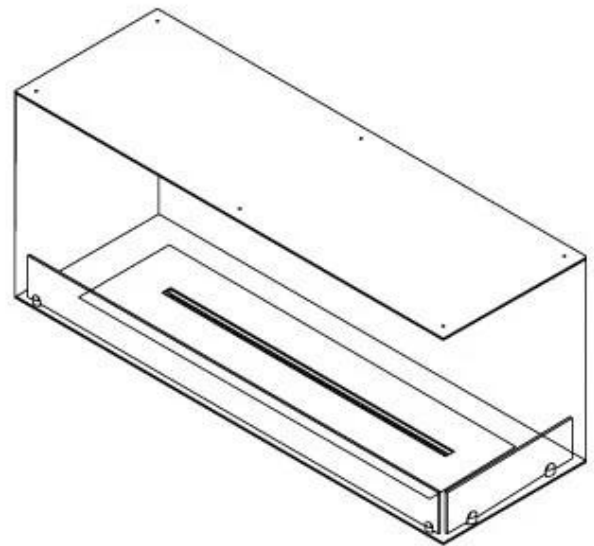

CACHFIRES

FOCO CORNER RIGHT 1200

BIO-30-121

Foco Corner Right 1200 is a bio fireplace designed for wall installation, offering a view of the flames from two open sides. This right-sided model is perfect for creating a cosy atmosphere in any room. Choose between a manual or automatic bioethanol burner, providing adjustable flame levels and remote control for easy operation. Made from 4 mm powder-coated stainless steel with tempered glass, the fireplace ensures a stable and safe flame experience.

Type

Flue/chimney	Not Required
Recommended air change rate	1
Producttype	See-through Built-in Bioethanol Fireplace
Brand	Foco
Fuel	Bioethanol
Use	Indoor
Flame view	46
Warranty	2 years

Size

Length/Width	120 cm
Height	50 cm
Depth	40 cm
Weight	35 kg

Appearance

Material	Steel
Steel Thickness	4 mm
Colour	Black
Glas included	Yes

Superior Manual 1000

Primefire 1000

Automatic burner 1000

FLA 3 990 mm

FLA 3+ 990 mm