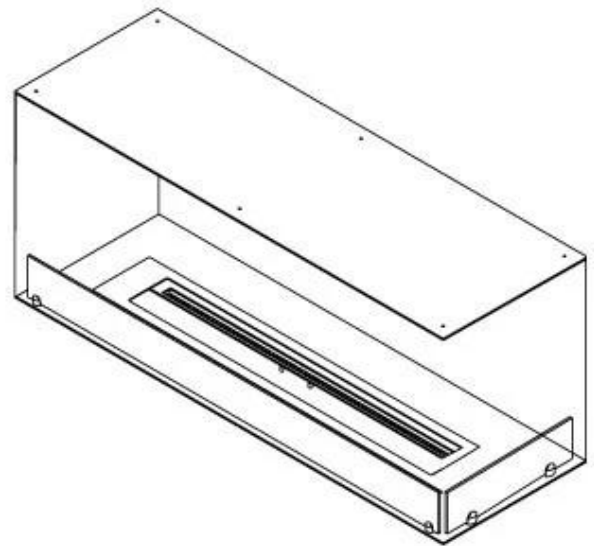

CACHFIRES

FOCO CORNER RIGHT 1200

BIO-30-121

Foco Corner Right 1200 is a bio fireplace designed for wall installation, offering a view of the flames from two open sides. This right-sided model is perfect for creating a cosy atmosphere in any room. Choose between a manual or automatic bioethanol burner, providing adjustable flame levels and remote control for easy operation. Made from 4 mm powder-coated stainless steel with tempered glass, the fireplace ensures a stable and safe flame experience.

Type

Flue/chimney	Not Required
Recommended air change rate	1
Producttype	See-through Built-in Bioethanol Fireplace
Brand	Foco
Fuel	Bioethanol
Use	Indoor
Flame view	46
Warranty	2 years

Size

Length/Width	120 cm
Height	50 cm
Depth	40 cm
Weight	35 kg

Appearance

Material	Steel
Steel Thickness	4 mm
Colour	Black
Glas included	Yes

Superior Manual 1000

Primefire 1000

Automatic burner 1000

FLA 3 990 mm

FLA 3+ 990 mm