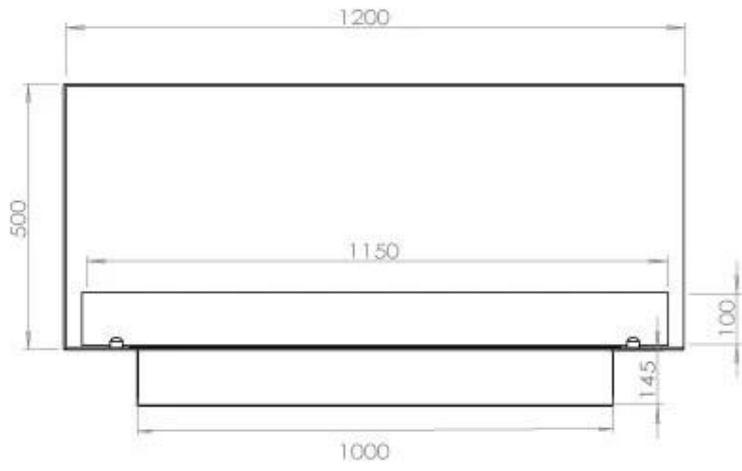

TECHNICAL SPECIFICATIONS

Burner - Features

Control	Automatic
Control	Manual
Control	Remote Control
Burn time	6 hours
Minimum room size	90 m ³
Burner type	5 Litre Superior
Flame length	85 cm
Heat output (max)	6,2 kW
Remote control	Yes (add-on)
Requires electricity	No
Requires electricity	Yes
Adjustable flame	Yes
Usage	0.87 L/h

Type

Flue/chimney	Not Required
Recommended air change rate	1
Producttype	See-through Built-in Bioethanol Fireplace
Brand	Foco
Fuel	Bioethanol
Use	Indoor
Flame view	46
Warranty	2 years

Size

Length/Width	120 cm
Height	50 cm
Depth	40 cm
Weight	35 kg

Appearance

Material	Steel
Steel Thickness	4 mm
Colour	Black
Glas included	Yes

Superior Manual 1000

Primefire 1000

Automatic burner 1000

FLA 3 990 mm

FLA 3+ 990 mm