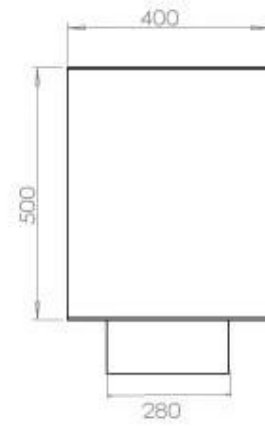

Type

Flue/chimney	Not Required
Recommended air change rate	1
Producttype	See-through Built-in Bioethanol Fireplace
Brand	Foco
Fuel	Bioethanol
Use	Indoor
Flame view	46
Warranty	2 years

Size

Length/Width	120 cm
Height	50 cm
Depth	40 cm
Weight	35 kg

Appearance

Material	Steel
Steel Thickness	4 mm
Colour	Black
Glas included	Yes

Superior Manual 1000

Primefire 1000

Automatic burner 1000

FLA 3 990 mm

FLA 3+ 990 mm