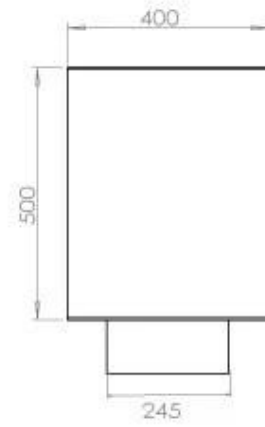

Type

Flue/chimney	Not Required
Recommended air change rate	1
Producttype	See-through Built-in Bioethanol Fireplace
Brand	Foco
Fuel	Bioethanol
Use	Indoor
Flame view	46
Warranty	2 years

Size

Length/Width	120 cm
Height	50 cm
Depth	40 cm
Weight	35 kg

Appearance

Material	Steel
Steel Thickness	4 mm
Colour	Black
Glas included	Yes

Superior Manual 1000

Primefire 1000

Automatic burner 1000

FLA 3 990 mm

FLA 3+ 990 mm