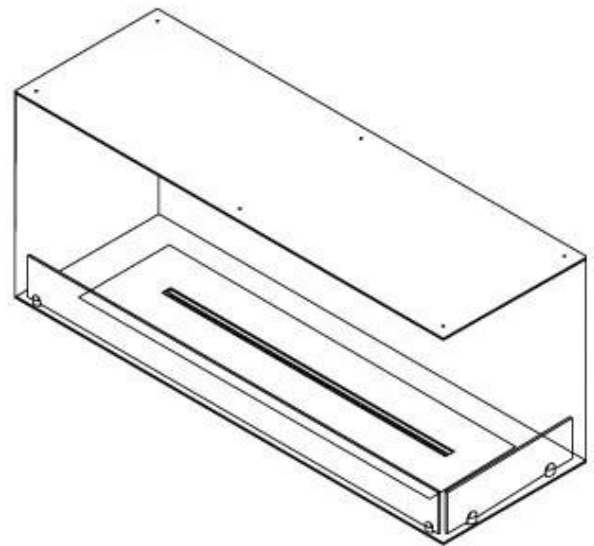

CACHFIRES

FOCO CORNER RIGHT 1200

BIO-30-121

Foco Corner Right 1200 is a bio fireplace designed for wall installation, offering a view of the flames from two open sides. This right-sided model is perfect for creating a cosy atmosphere in any room. Choose between a manual or automatic bioethanol burner, providing adjustable flame levels and remote control for easy operation. Made from 4 mm powder-coated stainless steel with tempered glass, the fireplace ensures a stable and safe flame experience.

Type

Flue/chimney	Not Required
Recommended air change rate	1
Producttype	See-through Built-in Bioethanol Fireplace
Brand	Foco
Fuel	Bioethanol
Use	Indoor
Flame view	46
Warranty	2 years

Size

Length/Width	120 cm
Height	50 cm
Depth	40 cm
Weight	35 kg

Appearance

Material	Steel
Steel Thickness	4 mm
Colour	Black
Glas included	Yes

Superior Manual 1000

Primefire 1000

Automatic burner 1000

FLA 3 990 mm

FLA 3+ 990 mm