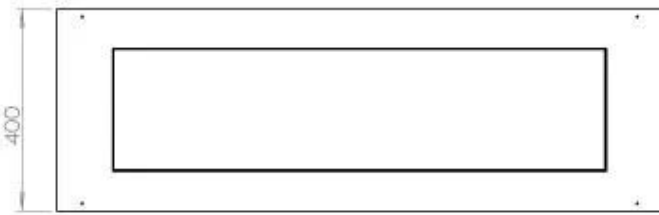

Appearance

Material	Steel
Steel Thickness	4 mm
Colour	Black
Glas included	Yes

Superior Manual 1000

Primefire 1000

Automatic burner 1000

FLA 3 990 mm

FLA 3+ 990 mm