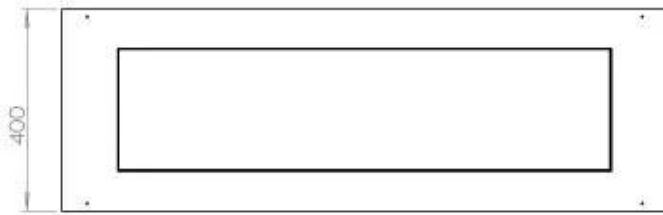

Appearance

Material	Steel
Steel Thickness	4 mm
Colour	Black
Glas included	Yes

Superior Manual 1000

Primefire 1000

Automatic burner 1000

FLA 3 990 mm

FLA 3+ 990 mm