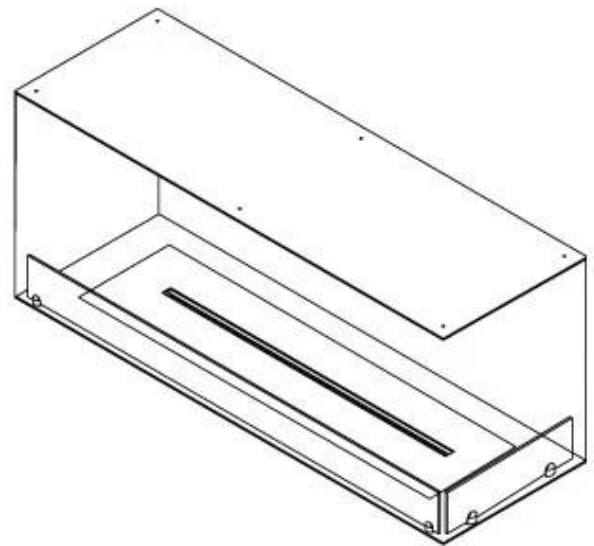

CACHFIRES

FOCO CORNER RIGHT 1200

BIO-30-121

Foco Corner Right 1200 is a bio fireplace designed for wall installation, offering a view of the flames from two open sides. This right-sided model is perfect for creating a cosy atmosphere in any room. Choose between a manual or automatic bioethanol burner, providing adjustable flame levels and remote control for easy operation. Made from 4 mm powder-coated stainless steel with tempered glass, the fireplace ensures a stable and safe flame experience.

Type

Flue/chimney	Not Required
Recommended air change rate	1
Producttype	See-through Built-in Bioethanol Fireplace
Brand	Foco
Fuel	Bioethanol
Use	Indoor
Flame view	46
Warranty	2 years

Size

Length/Width	120 cm
Height	50 cm
Depth	40 cm
Weight	35 kg

Appearance

Material	Steel
Steel Thickness	4 mm
Colour	Black
Glas included	Yes

Superior Manual 1000

Primefire 1000

Automatic burner 1000

FLA 3 990 mm

FLA 3+ 990 mm