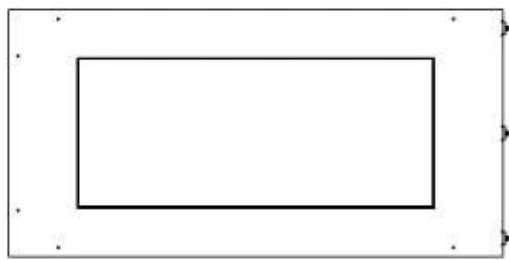

PrimeFire 700