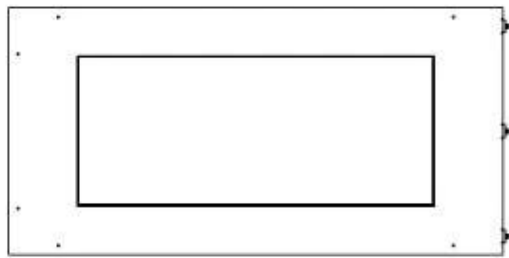

Appearance

Material	Steel
Steel Thickness	4 mm
Colour	Black

Glas included

Yes

Automatic burner

PrimeFire 700

Superior Manual