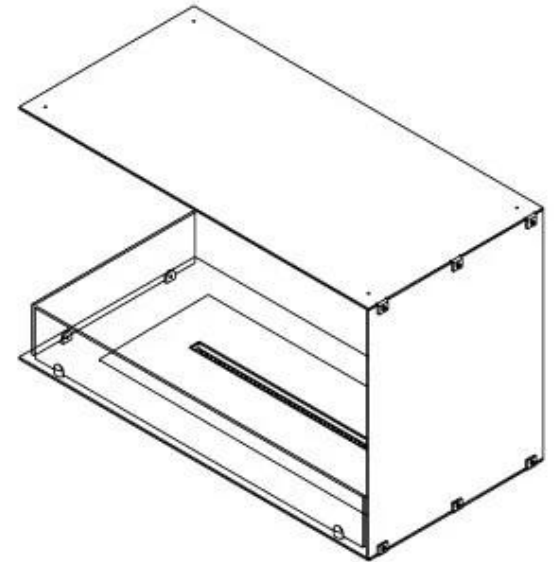

Type

Fuel	Bioethanol
Product type	See-through Built-in Bioethanol Fireplace
Flue/Chimney	Not Required
Brand	Foco
Use	Indoor
Flame view	Left side
Warranty	2 years
Recommended air change rate	1

Size

Length/Width	80 cm
Height	50 cm
Depth	40 cm
Weight	25 kg

Appearance

Material	Steel
Steel Thickness	4 mm
Colour	Black

Glas included

Yes

Automatic burner

PrimeFire 700

Superior Manual