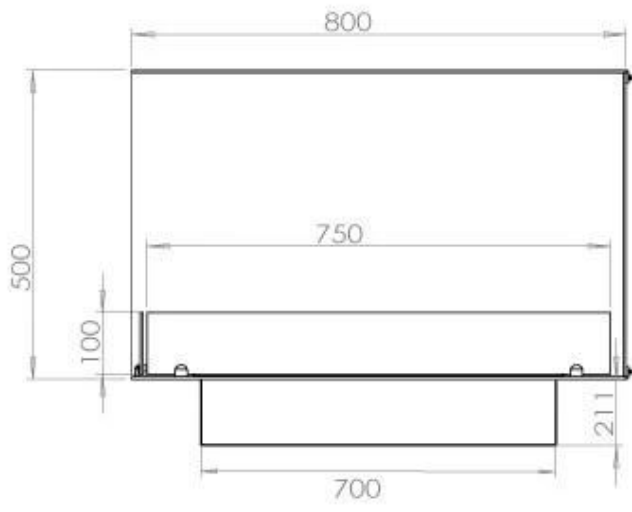

Automatic burner