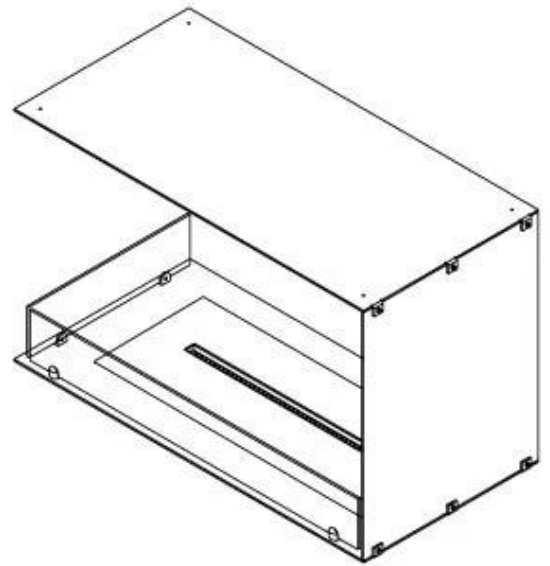

Type

Fuel	Bioethanol
Product type	See-through Built-in Bioethanol Fireplace
Flue/Chimney	Not Required
Brand	Foco
Use	Indoor
Flame view	Left side
Warranty	2 years
Recommended air change rate	1

Size

Length/Width	80 cm
Height	50 cm
Depth	40 cm
Weight	25 kg

Appearance

Material	Steel
Steel Thickness	4 mm
Colour	Black

Glas included

Yes

Automatic burner

PrimeFire 700

Superior Manual