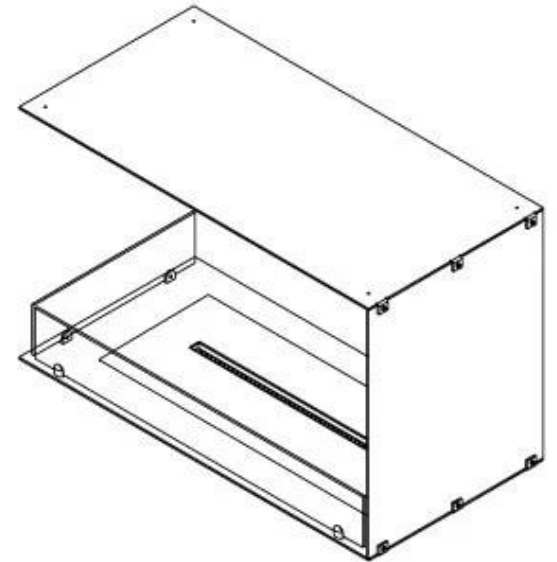

PrimeFire 700