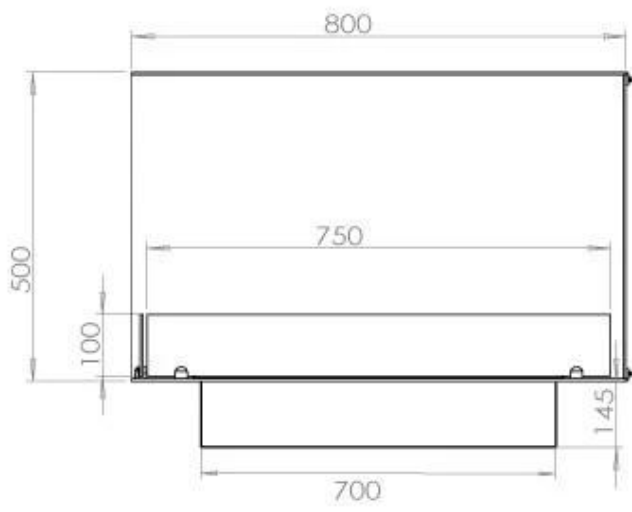

PrimeFire 700