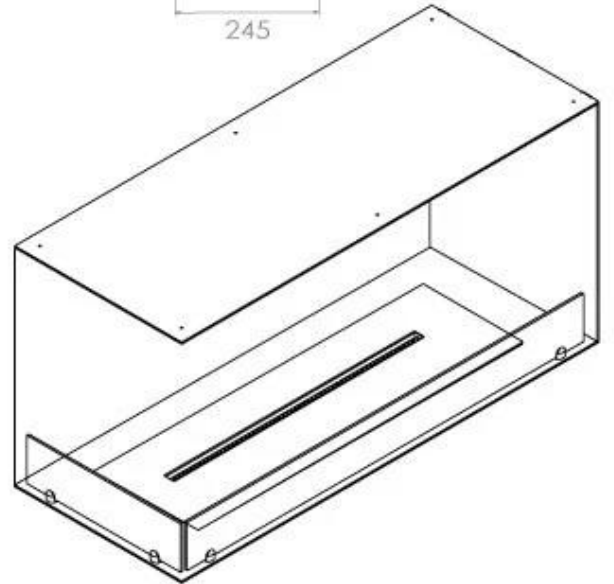

Type

Product type	See-through Built-in Bioethanol Fireplace
Fuel	Bioethanol
Flue/Chimney	Not Required
Brand	Foco
Use	Indoor
Flame view	Left side
Warranty	2 years
Recommended air change rate	1

Size

Length/Width	100 cm
Height	50 cm
Depth	40 cm
Weight	30 kg

Appearance

Material	Steel
Steel Thickness	4 mm
Colour	Black
Glas included	Yes

Superior Manual

PrimeFire 700

Automatic burner 700

FLA 3 790 mm

FLA 3+ 790 mm