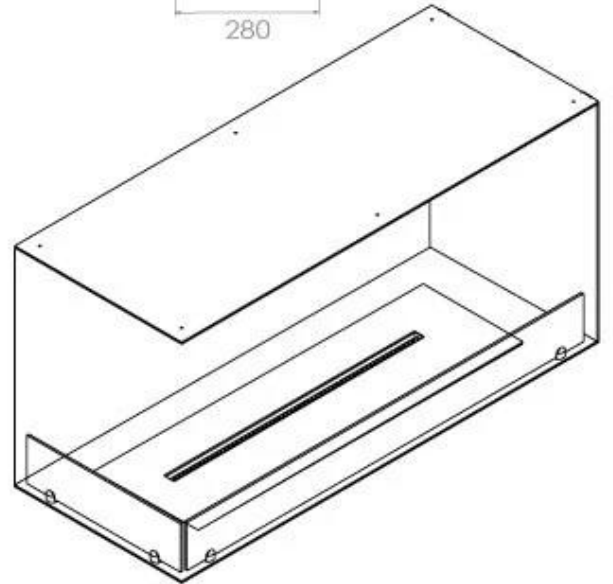

Type

Flue/chimney	Not Required
Recommended air change rate	1
Producttype	See-through Built-in Bioethanol Fireplace
Brand	Foco
Fuel	Bioethanol
Use	Indoor
Flame view	Left side
Warranty	2 years

Size

Length/Width	100 cm
Height	50 cm
Depth	40 cm
Weight	30 kg

Appearance

Material	Steel
Steel Thickness	4 mm
Colour	Black
Glas included	Yes

Superior Manual

PrimeFire 700

Automatic burner 700

FLA 3 790 mm

FLA 3+ 790 mm