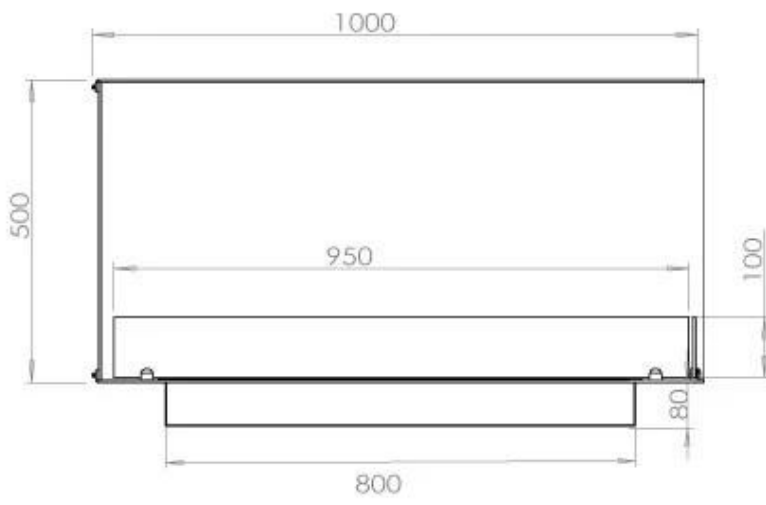

TECHNICAL SPECIFICATIONS

Burner - Features

Minimum room size	80 m ³
Control	Remote Control
Control	Automatic
Control	Manual
Adjustable flame	Yes
Burner Model	4 Litre Superior
Flame length	60 cm
Burning time up to	6.5 hours
Remote control	Yes (add-on)
Power Requirements	No
Power Requirements	Yes
Heat output (max)	4,4 kW
Consumption	0.87 L/h

Type

Product type	See-through Built-in Bioethanol Fireplace
Fuel	Bioethanol
Flue/Chimney	Not Required
Brand	Foco
Use	Indoor
Flame view	Left side
Warranty	2 years
Recommended air change rate	1

Size

Length/Width	100 cm
Height	50 cm
Depth	40 cm
Weight	30 kg

Appearance

Material	Steel
Steel Thickness	4 mm
Colour	Black
Glas included	Yes

Superior Manual

PrimeFire 700

Automatic burner 700

FLA 3 790 mm

FLA 3+ 790 mm