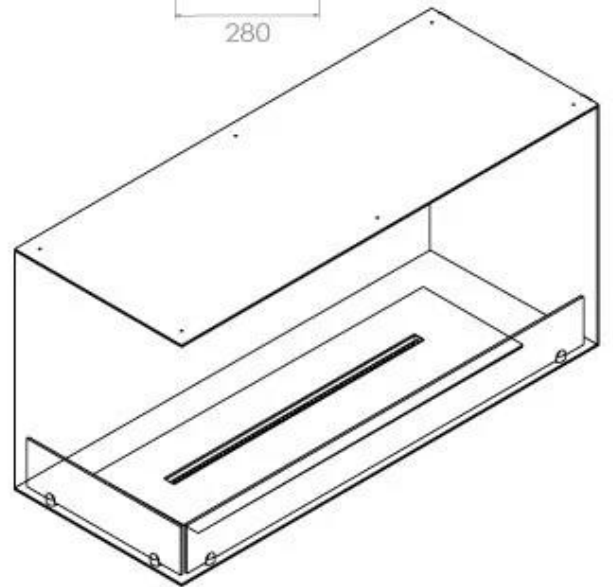

Type

Product type	See-through Built-in Bioethanol Fireplace
Fuel	Bioethanol
Flue/Chimney	Not Required
Brand	Foco
Use	Indoor
Flame view	Left side
Warranty	2 years
Recommended air change rate	1

Size

Length/Width	100 cm
Height	50 cm
Depth	40 cm
Weight	30 kg

Appearance

Material	Steel
Steel Thickness	4 mm
Colour	Black
Glas included	Yes

Superior Manual

PrimeFire 700

Automatic burner 700

FLA 3 790 mm

FLA 3+ 790 mm