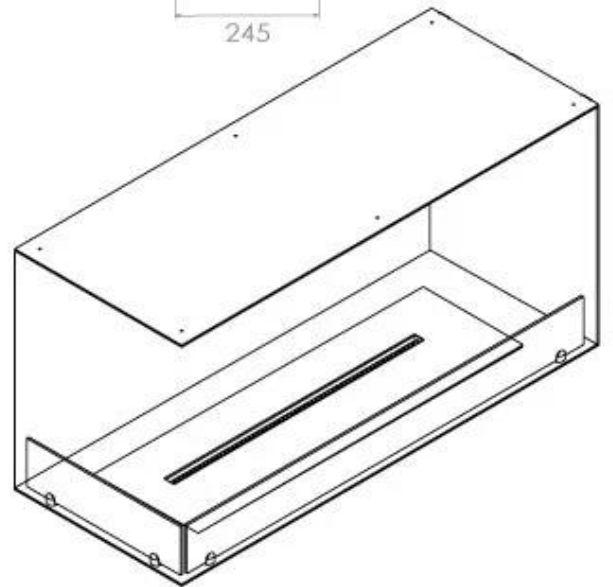

Type

Product type	See-through Built-in Bioethanol Fireplace
Fuel	Bioethanol
Flue/Chimney	Not Required
Brand	Foco
Use	Indoor
Flame view	Left side
Warranty	2 years
Recommended air change rate	1

Size

Length/Width	100 cm
Height	50 cm
Depth	40 cm
Weight	30 kg

Appearance

Material	Steel
Steel Thickness	4 mm
Colour	Black
Glas included	Yes

Superior Manual

PrimeFire 700

Automatic burner 700

FLA 3 790 mm

FLA 3+ 790 mm