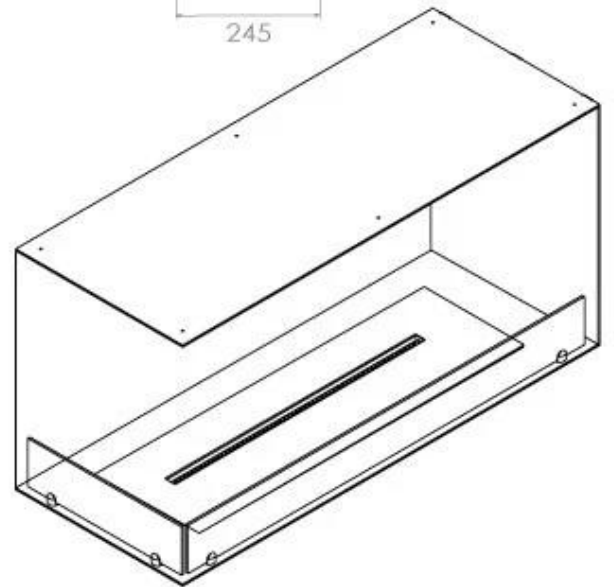

Type

Flue/chimney	Not Required
Recommended air change rate	1
Producttype	See-through Built-in Bioethanol Fireplace
Brand	Foco
Fuel	Bioethanol
Use	Indoor
Flame view	Left side
Warranty	2 years

Size

Length/Width	100 cm
Height	50 cm
Depth	40 cm
Weight	30 kg

Appearance

Material	Steel
Steel Thickness	4 mm
Colour	Black
Glas included	Yes

Superior Manual

PrimeFire 700

Automatic burner 700

FLA 3 790 mm

FLA 3+ 790 mm