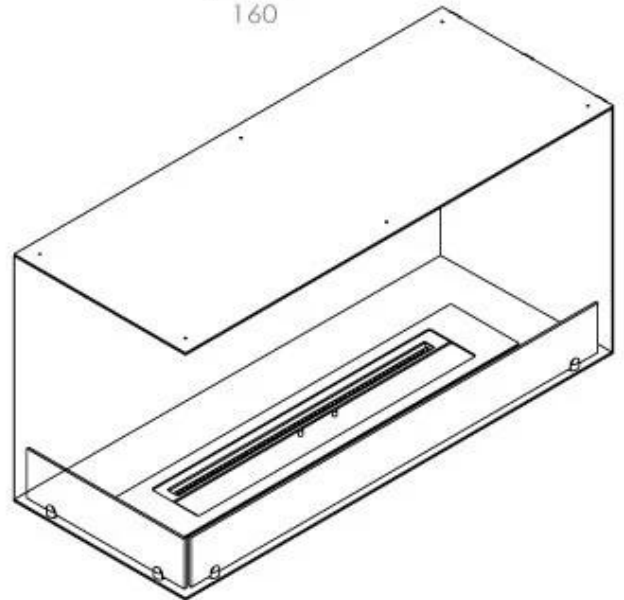

Type

Product type	See-through Built-in Bioethanol Fireplace
Fuel	Bioethanol
Flue/Chimney	Not Required
Brand	Foco
Use	Indoor
Flame view	Left side
Warranty	2 years
Recommended air change rate	1

Size

Length/Width	100 cm
Height	50 cm
Depth	40 cm
Weight	30 kg

Appearance

Material	Steel
Steel Thickness	4 mm
Colour	Black
Glas included	Yes

Superior Manual

PrimeFire 700

Automatic burner 700

FLA 3 790 mm

FLA 3+ 790 mm