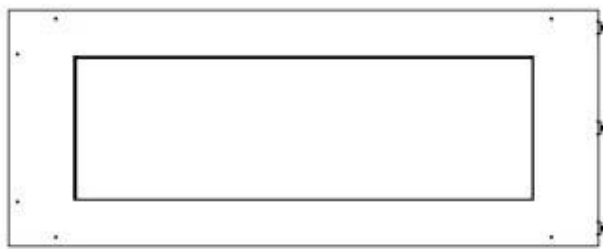

Appearance

Material	Steel
Steel Thickness	4 mm
Colour	Black
Glas included	Yes

Superior Manual

PrimeFire 700

Automatic burner 700

FLA 3 790 mm

FLA 3+ 790 mm