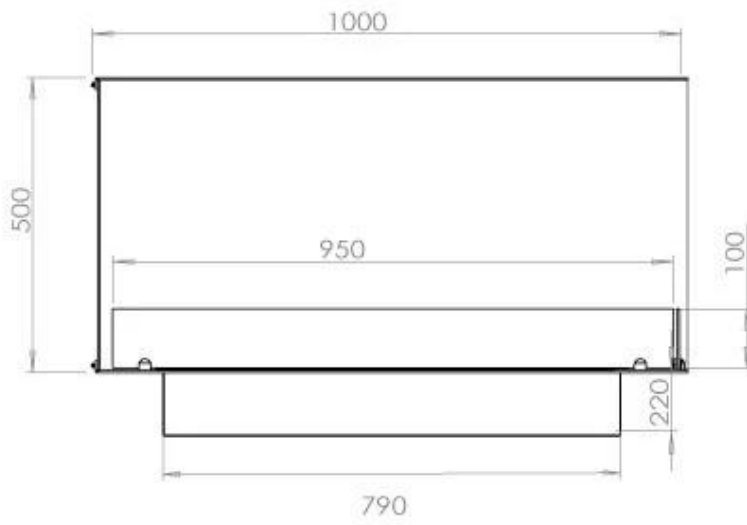

TECHNICAL SPECIFICATIONS

Burner - Features

Minimum room size	80 m ³
Control	Remote Control
Control	Automatic
Control	Manual
Adjustable flame	Yes
Burner Model	4 Litre Superior
Flame length	60 cm
Burning time up to	6.5 hours
Remote control	Yes (add-on)
Power Requirements	No
Power Requirements	Yes
Heat output (max)	4,4 kW
Consumption	0.87 L/h

Type

Product type	See-through Built-in Bioethanol Fireplace
Fuel	Bioethanol
Flue/Chimney	Not Required
Brand	Foco
Use	Indoor
Flame view	Left side
Warranty	2 years
Recommended air change rate	1

Size

Length/Width	100 cm
Height	50 cm
Depth	40 cm
Weight	30 kg

Appearance

Material	Steel
Steel Thickness	4 mm
Colour	Black
Glas included	Yes

Superior Manual

PrimeFire 700

Automatic burner 700

FLA 3 790 mm

FLA 3+ 790 mm