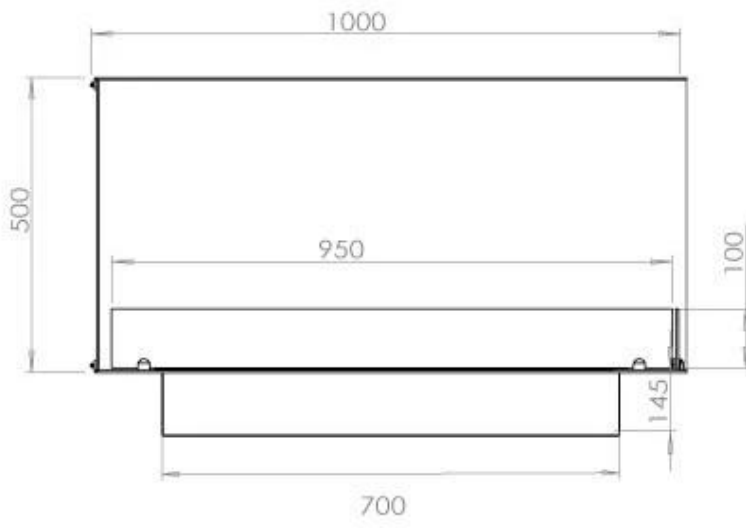

TECHNICAL SPECIFICATIONS

Burner - Features

Minimum room size	80 m ³
Control	Remote Control
Control	Automatic
Control	Manual
Adjustable flame	Yes
Burner Model	4 Litre Superior
Flame length	60 cm
Burning time up to	6.5 hours
Remote control	Yes (add-on)
Power Requirements	No
Power Requirements	Yes
Heat output (max)	4,4 kW
Consumption	0.87 L/h

Type

Product type	See-through Built-in Bioethanol Fireplace
Fuel	Bioethanol
Flue/Chimney	Not Required
Brand	Foco
Use	Indoor
Flame view	Left side
Warranty	2 years
Recommended air change rate	1

Size

Length/Width	100 cm
Height	50 cm
Depth	40 cm
Weight	30 kg

Appearance

Material	Steel
Steel Thickness	4 mm
Colour	Black
Glas included	Yes

Superior Manual

PrimeFire 700

Automatic burner 700

FLA 3 790 mm

FLA 3+ 790 mm