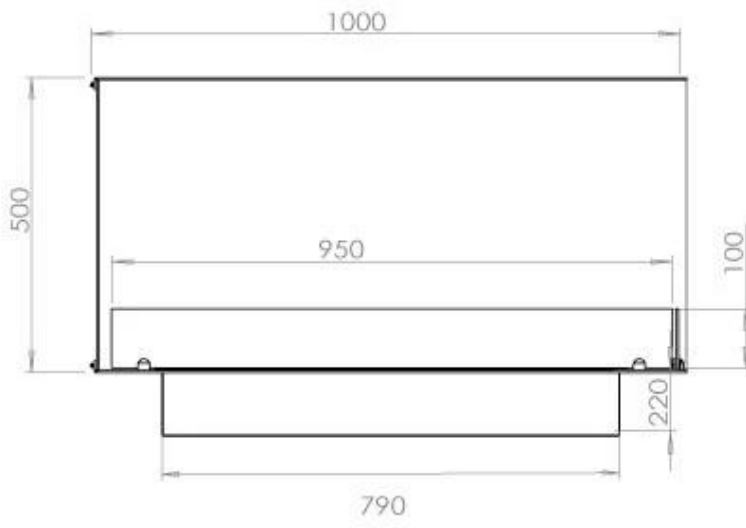

TECHNICAL SPECIFICATIONS

Burner - Features

Burn time	6.5 hours
Minimum room size	80 m ³
Burner type	4 Litre Superior
Flame length	60 cm
Heat output (max)	4,4 kW
Control	Remote Control
Control	Automatic
Control	Manual
Remote control	Yes (add-on)
Requires electricity	No
Requires electricity	Yes
Adjustable flame	Yes
Usage	0.87 L/h

Type

Flue/chimney	Not Required
Recommended air change rate	1
Producttype	See-through Built-in Bioethanol Fireplace
Brand	Foco
Fuel	Bioethanol
Use	Indoor
Flame view	Left side
Warranty	2 years

Size

Length/Width	100 cm
Height	50 cm
Depth	40 cm
Weight	30 kg

Appearance

Material	Steel
Steel Thickness	4 mm
Colour	Black
Glas included	Yes

Superior Manual

PrimeFire 700

Automatic burner 700

FLA 3 790 mm

FLA 3+ 790 mm