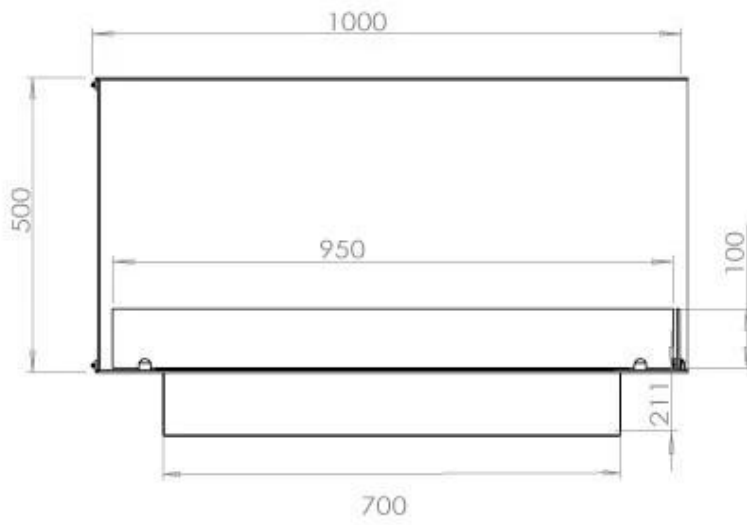

TECHNICAL SPECIFICATIONS

Burner - Features

Minimum room size	80 m ³
Control	Remote Control
Control	Automatic
Control	Manual
Adjustable flame	Yes
Burner Model	4 Litre Superior
Flame length	60 cm
Burning time up to	6.5 hours
Remote control	Yes (add-on)
Power Requirements	No
Power Requirements	Yes
Heat output (max)	4,4 kW
Consumption	0.87 L/h

Type

Product type	See-through Built-in Bioethanol Fireplace
Fuel	Bioethanol
Flue/Chimney	Not Required
Brand	Foco
Use	Indoor
Flame view	Left side
Warranty	2 years
Recommended air change rate	1

Size

Length/Width	100 cm
Height	50 cm
Depth	40 cm
Weight	30 kg

Appearance

Material	Steel
Steel Thickness	4 mm
Colour	Black
Glas included	Yes

Superior Manual

PrimeFire 700

Automatic burner 700

FLA 3 790 mm

FLA 3+ 790 mm