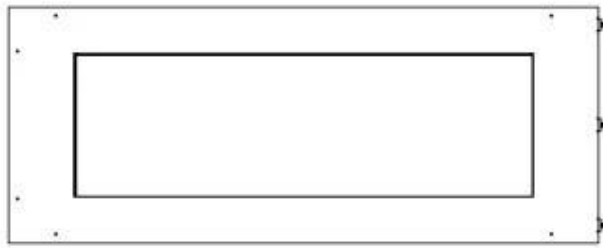

Appearance

Material	Steel
Steel Thickness	4 mm
Colour	Black
Glas included	Yes

Superior Manual

PrimeFire 700

Automatic burner 700

FLA 3 790 mm

FLA 3+ 790 mm