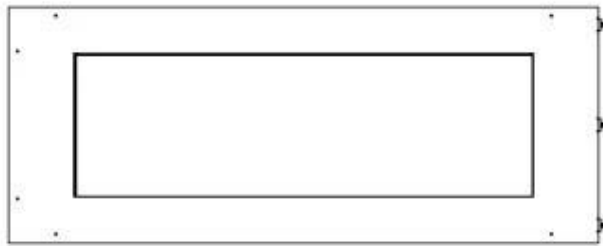

Appearance

Material	Steel
Steel Thickness	4 mm
Colour	Black
Glas included	Yes

Superior Manual

PrimeFire 700

Automatic burner 700

FLA 3 790 mm

FLA 3+ 790 mm