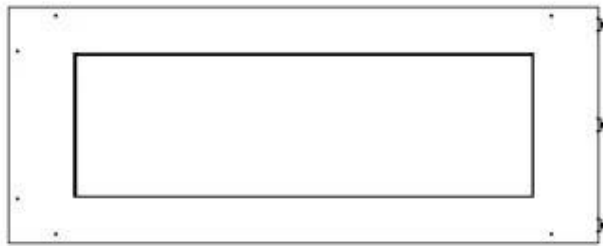

Appearance

Material	Steel
Steel Thickness	4 mm
Colour	Black
Glas included	Yes

Superior Manual

PrimeFire 700

Automatic burner 700

FLA 3 790 mm

FLA 3+ 790 mm