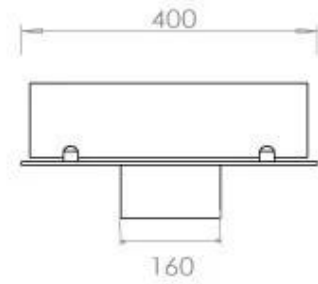

Superior Manual 600