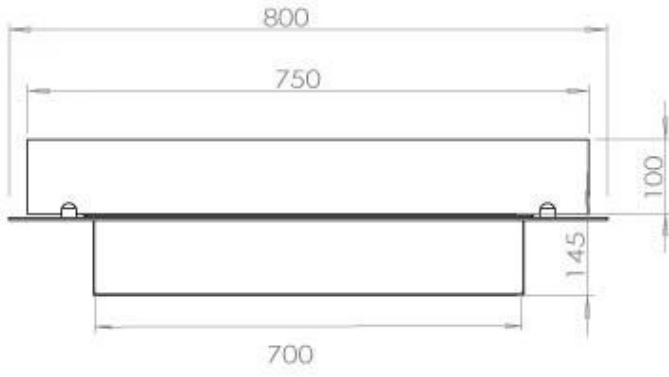

PrimeFire 700