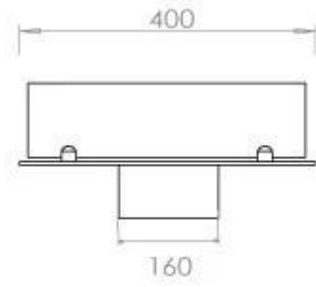

Superior Manual 600