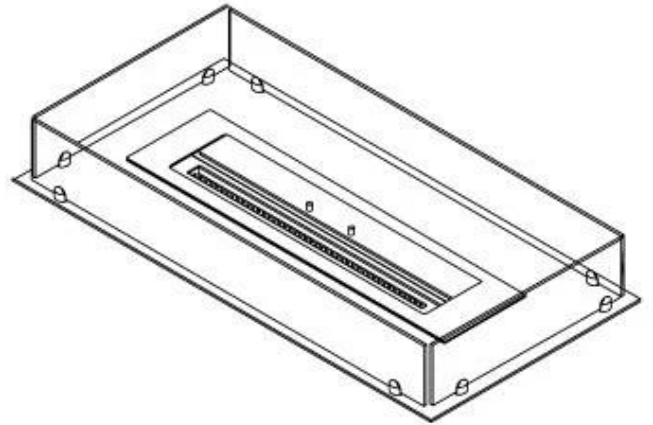

CACHFIRES

FOCO FREE 800

BIO-30-125

Foco Free 800 is a versatile 4-sided bioethanol fireplace designed for DIY projects, allowing you to customise and design your own fireplace. It includes a base frame, safety glass, and a burner, which can be either manual or automatic. Foco Free offers great flexibility in design, featuring a flame length of up to 50 cm and adjustable flame levels. Made from powder-coated stainless steel and equipped with tempered glass, this fireplace ensures a modern and safe design that highlights the flames.

Type

Flue/chimney	Not Required
Recommended air change rate	1
Producttype	4-sided built-in bioethanol fireplace
Brand	Foco
Fuel	Bioethanol
Use	Indoor
Flame view	44,1
Warranty	2 years

Size

Length/Width	80 cm
Depth	40 cm
Weight	10 kg

Appearance

Material	Steel
Steel Thickness	4 mm
Colour	Black
Glas included	Yes

Superior Manual 600

PrimeFire 700

Automatic burner 700