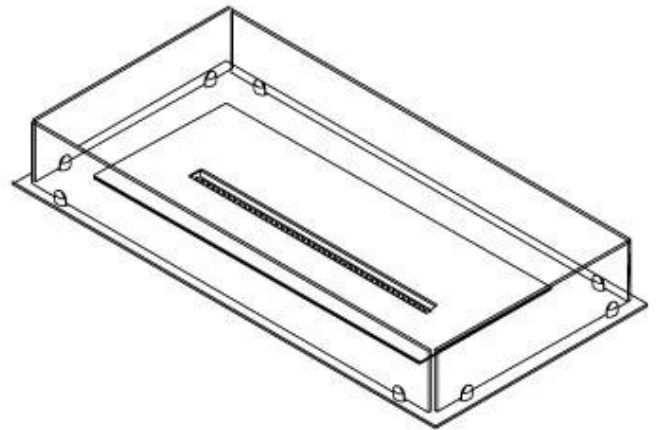

Appearance

Material	Steel
Steel Thickness	4 mm
Colour	Black
Glas included	Yes

Superior Manual 600

PrimeFire 700

Automatic burner 700