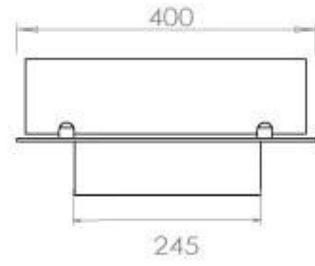

PrimeFire 700