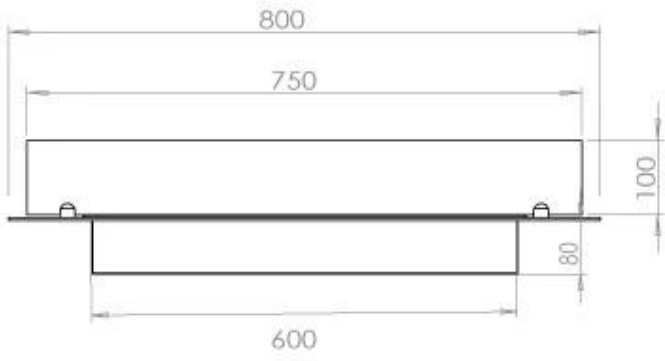

TECHNICAL SPECIFICATIONS

Burner - Features

Minimum room size	70 m ³
Burner type	3.5 Litre Superior
Flame length	45 cm
Heat output (max)	3,2 kW
Remote control	Yes (add-on)
Requires electricity	No
Requires electricity	Yes
Adjustable flame	Yes
Control	Remote Control
Control	Automatic
Control	Manual
Burn time	7.5 hours
Usage	0.46 L/h

Type

Flue/chimney	Not Required
Recommended air change rate	1
Producttype	4-sided built-in bioethanol fireplace
Brand	Foco
Fuel	Bioethanol
Use	Indoor
Flame view	44,1
Warranty	2 years

Size

Length/Width	80 cm
Depth	40 cm
Weight	10 kg

Appearance

Material	Steel
Steel Thickness	4 mm
Colour	Black
Glas included	Yes

Superior Manual 600

PrimeFire 700

Automatic burner 700