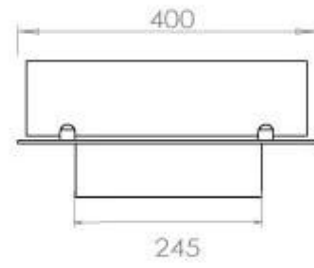

Appearance

Material	Steel
Steel Thickness	4 mm
Colour	Black
Glas included	Yes

Superior Manual 600

PrimeFire 700

Automatic burner 700