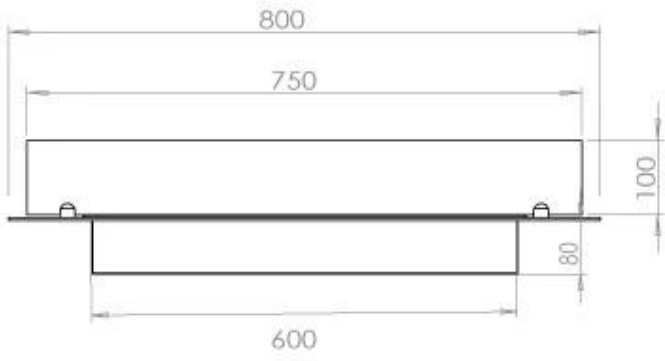

Superior Manual 600