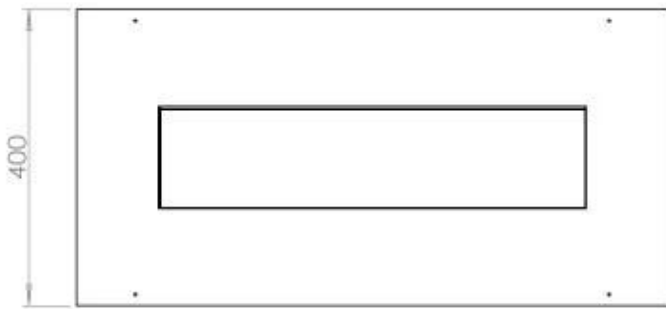

Superior Manual 600