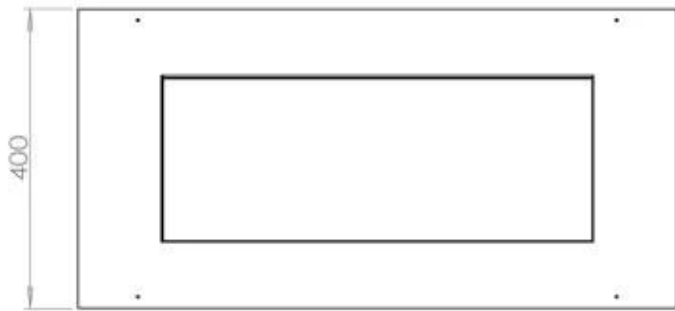

Appearance

Material	Steel
Steel Thickness	4 mm
Colour	Black
Glas included	Yes

Superior Manual 600

PrimeFire 700

Automatic burner 700