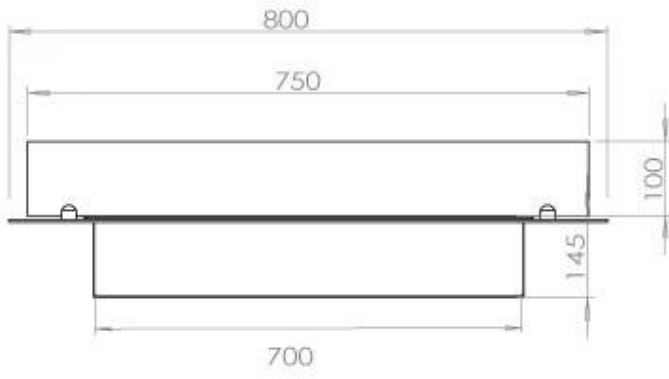

TECHNICAL SPECIFICATIONS

Burner - Features

Minimum room size	70 m ³
Burner type	3.5 Litre Superior
Flame length	45 cm
Heat output (max)	3,2 kW
Remote control	Yes (add-on)
Requires electricity	No
Requires electricity	Yes
Adjustable flame	Yes
Control	Remote Control
Control	Automatic
Control	Manual
Burn time	7.5 hours
Usage	0.46 L/h

Type

Flue/chimney	Not Required
Recommended air change rate	1
Producttype	4-sided built-in bioethanol fireplace
Brand	Foco
Fuel	Bioethanol
Use	Indoor
Flame view	44,1
Warranty	2 years

Size

Length/Width	80 cm
Depth	40 cm
Weight	10 kg

Appearance

Material	Steel
Steel Thickness	4 mm
Colour	Black
Glas included	Yes

Superior Manual 600

PrimeFire 700

Automatic burner 700