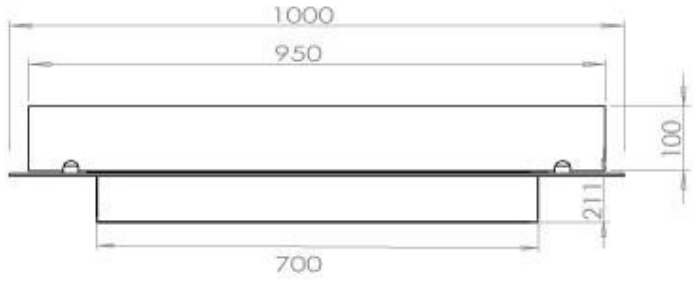

Appearance

Material	Steel
Steel Thickness	4 mm
Colour	Black
Glas included	Yes

Superior Manual

PrimeFire 700

Automatic burner 700

FLA 3 790 mm

FLA 3+ 790 mm