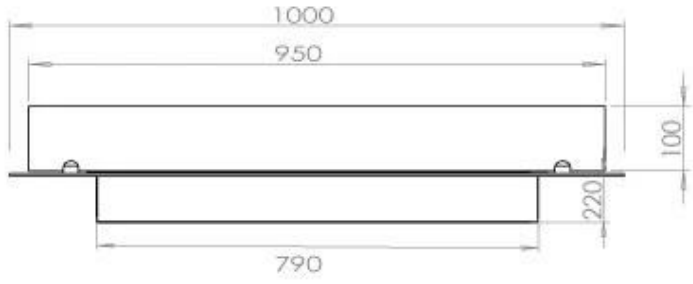

Appearance

Material	Steel
Steel Thickness	4 mm
Colour	Black
Glas included	Yes

Superior Manual

PrimeFire 700

Automatic burner 700

FLA 3 790 mm

FLA 3+ 790 mm