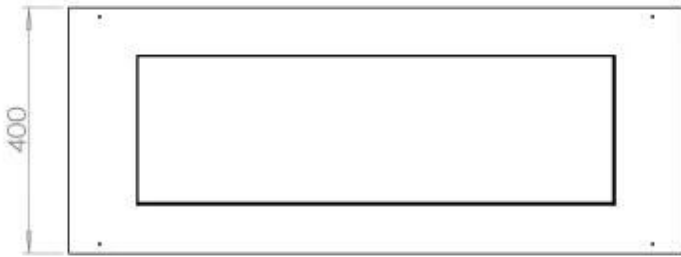

Appearance

Material	Steel
Steel Thickness	4 mm
Colour	Black
Glas included	Yes

Superior Manual

PrimeFire 700

Automatic burner 700

FLA 3 790 mm

FLA 3+ 790 mm