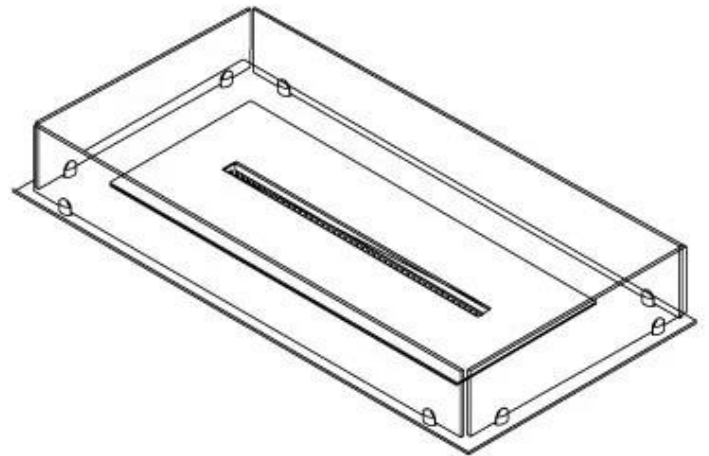

Type

Flue/chimney	Not Required
Recommended air change rate	1
Producttype	4-sided built-in bioethanol fireplace
Brand	Foco
Fuel	Bioethanol
Use	Indoor
Flame view	44,1
Warranty	2 years

Size

Length/Width	100 cm
Depth	40 cm
Weight	30 kg

Appearance

Material	Steel
Steel Thickness	4 mm
Colour	Black
Glas included	Yes

Superior Manual

PrimeFire 700

Automatic burner 700

FLA 3 790 mm

FLA 3+ 790 mm