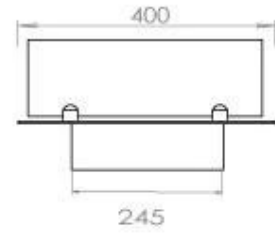

Appearance

Material	Steel
Steel Thickness	4 mm
Colour	Black
Glas included	Yes

Superior Manual

PrimeFire 700

Automatic burner 700

FLA 3 790 mm

FLA 3+ 790 mm