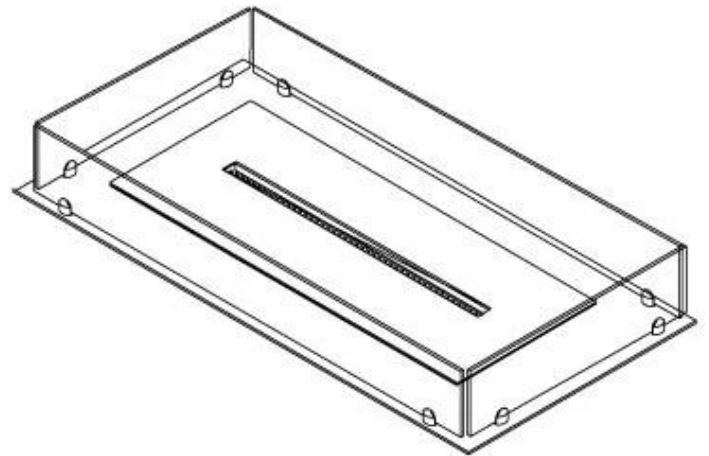

Type

Flue/chimney	Not Required
Recommended air change rate	1
Producttype	4-sided built-in bioethanol fireplace
Brand	Foco
Fuel	Bioethanol
Use	Indoor
Flame view	44,1
Warranty	2 years

Size

Length/Width	100 cm
Depth	40 cm
Weight	30 kg

Appearance

Material	Steel
Steel Thickness	4 mm
Colour	Black
Glas included	Yes

Superior Manual

PrimeFire 700

Automatic burner 700

FLA 3 790 mm

FLA 3+ 790 mm