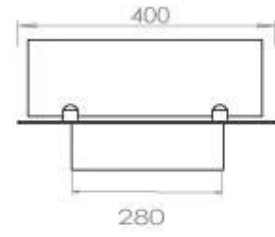

Appearance

Material	Steel
Steel Thickness	4 mm
Colour	Black
Glas included	Yes

Superior Manual

PrimeFire 700

Automatic burner 700

FLA 3 790 mm

FLA 3+ 790 mm