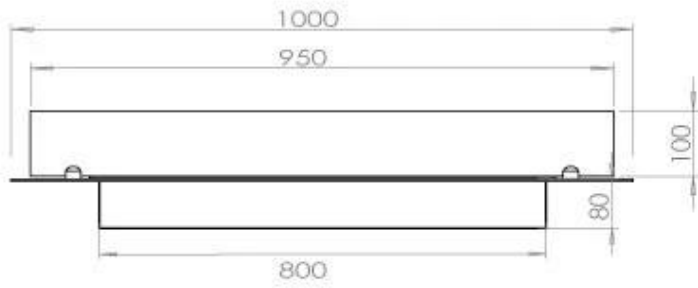

Type

Flue/chimney	Not Required
Recommended air change rate	1
Producttype	4-sided built-in bioethanol fireplace
Brand	Foco
Fuel	Bioethanol
Use	Indoor
Flame view	44,1
Warranty	2 years

Size

Length/Width	100 cm
Depth	40 cm
Weight	30 kg

Appearance

Material	Steel
Steel Thickness	4 mm
Colour	Black
Glas included	Yes

Superior Manual

PrimeFire 700

Automatic burner 700

FLA 3 790 mm

FLA 3+ 790 mm