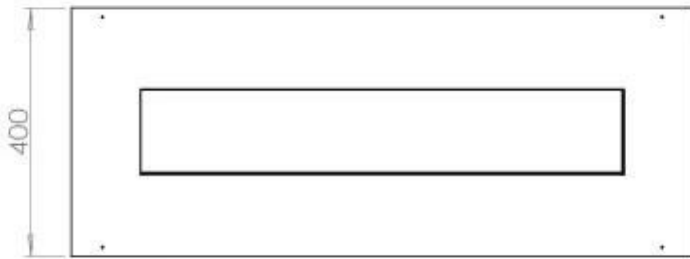

Superior Manual