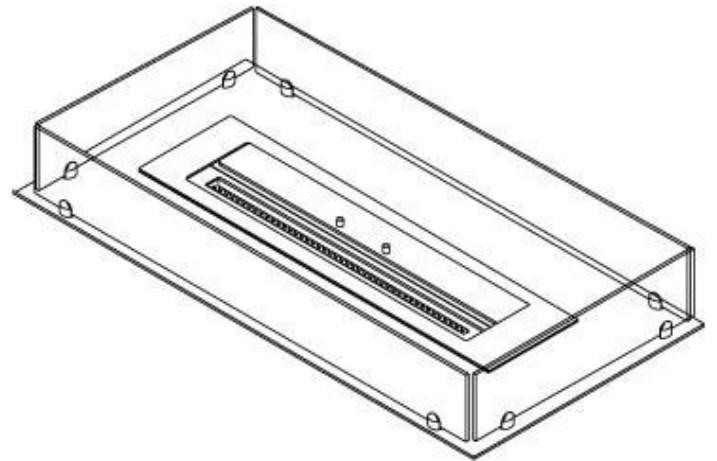

CACHFIRES

FOCO FREE 1000

BIO-30-126

The Foco Free 1000 is a versatile 4-sided bioethanol fireplace, ideal for DIY projects. This fireplace includes a base frame, safety glass, and a choice of burner (manual or automatic), providing great flexibility to design and customise your fireplace. With a flame length of up to 60 cm and adjustable flame levels, Foco Free offers impressive flame effect and a timeless design. The safety glass shields the flames, while the installation is straightforward and requires no special certification.

Type

Flue/chimney	Not Required
Recommended air change rate	1
Producttype	4-sided built-in bioethanol fireplace
Brand	Foco
Fuel	Bioethanol
Use	Indoor
Flame view	44,1
Warranty	2 years

Size

Length/Width	100 cm
Depth	40 cm
Weight	30 kg

Appearance

Material	Steel
Steel Thickness	4 mm
Colour	Black
Glas included	Yes

Superior Manual

PrimeFire 700

Automatic burner 700

FLA 3 790 mm

FLA 3+ 790 mm