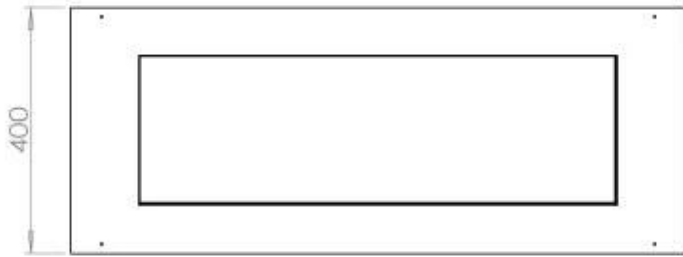

Appearance

Material	Steel
Steel Thickness	4 mm
Colour	Black
Glas included	Yes

Superior Manual

PrimeFire 700

Automatic burner 700

FLA 3 790 mm

FLA 3+ 790 mm