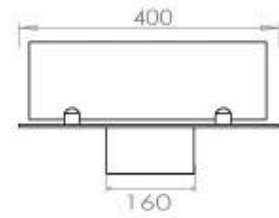

Type

Flue/chimney	Not Required
Recommended air change rate	1
Producttype	4-sided built-in bioethanol fireplace
Brand	Foco
Fuel	Bioethanol
Use	Indoor
Flame view	44,1
Warranty	2 years

Size

Length/Width	100 cm
Depth	40 cm
Weight	30 kg

Appearance

Material	Steel
Steel Thickness	4 mm
Colour	Black
Glas included	Yes

Superior Manual

PrimeFire 700

Automatic burner 700

FLA 3 790 mm

FLA 3+ 790 mm