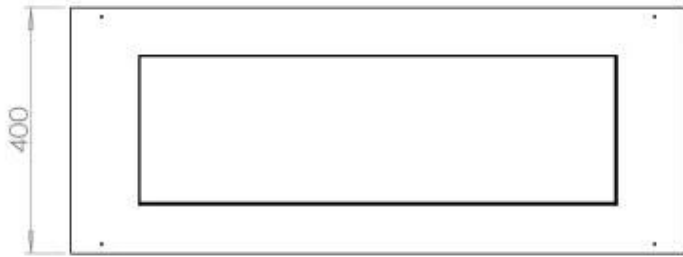

Appearance

Material	Steel
Steel Thickness	4 mm
Colour	Black
Glas included	Yes

Superior Manual

PrimeFire 700

Automatic burner 700

FLA 3 790 mm

FLA 3+ 790 mm