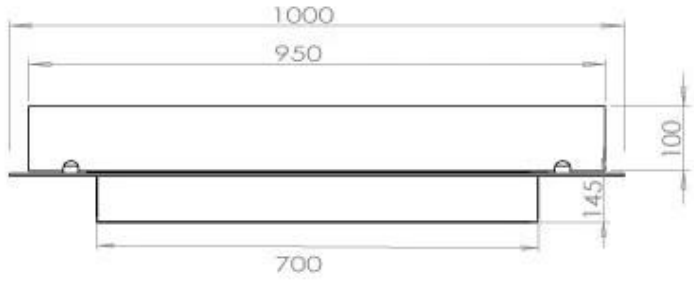

Appearance

Material	Steel
Steel Thickness	4 mm
Colour	Black
Glas included	Yes

Superior Manual

PrimeFire 700

Automatic burner 700

FLA 3 790 mm

FLA 3+ 790 mm