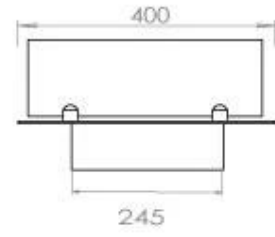

Appearance

Material	Steel
Steel Thickness	4 mm
Colour	Black
Glas included	Yes

Superior Manual

PrimeFire 700

Automatic burner 700

FLA 3 790 mm

FLA 3+ 790 mm