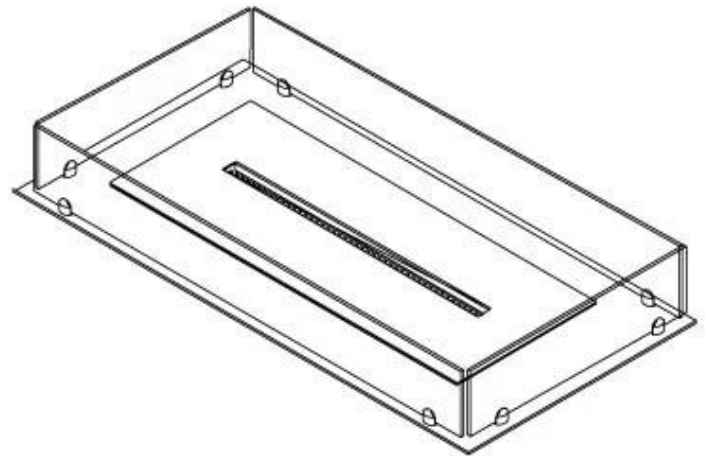

Type

Flue/chimney	Not Required
Recommended air change rate	1
Producttype	4-sided built-in bioethanol fireplace
Brand	Foco
Fuel	Bioethanol
Use	Indoor
Flame view	44,1
Warranty	2 years

Size

Length/Width	100 cm
Depth	40 cm
Weight	30 kg

Appearance

Material	Steel
Steel Thickness	4 mm
Colour	Black
Glas included	Yes

Superior Manual

PrimeFire 700

Automatic burner 700

FLA 3 790 mm

FLA 3+ 790 mm