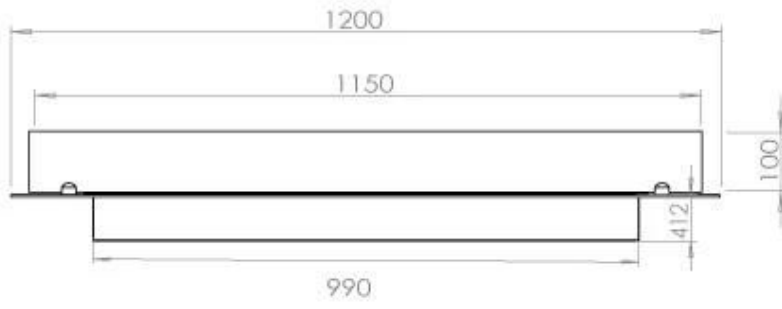

Type

Flue/chimney	Not Required
Recommended air change rate	1
Producttype	4-sided built-in bioethanol fireplace
Brand	Foco
Fuel	Bioethanol
Flame view	44,1
Use	Indoor
Warranty	2 years

Appearance

Material	Steel
Steel Thickness	4 mm
Colour	Black
Glas included	Yes

Size

Length/Width	120 cm
Depth	40 cm
Weight	20 kg

FLA 3+ 990 mm

FLA 3 990 mm

Automatic burner 1000

PrimeFire 1000

Superior Manual 1000