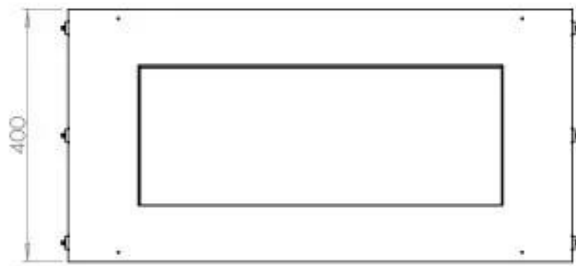

PrimeFire 700