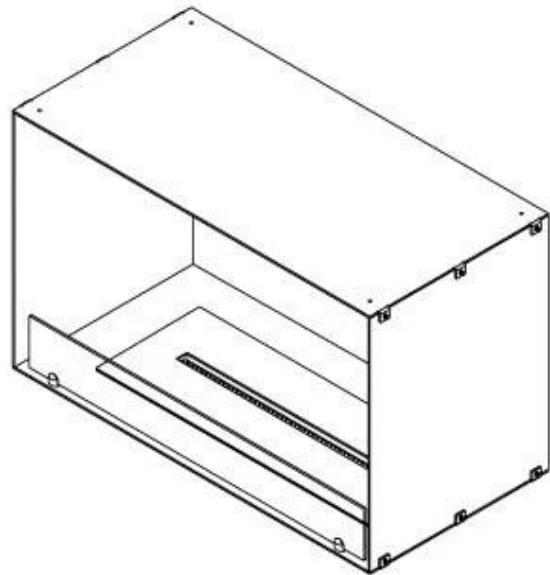

PrimeFire 700