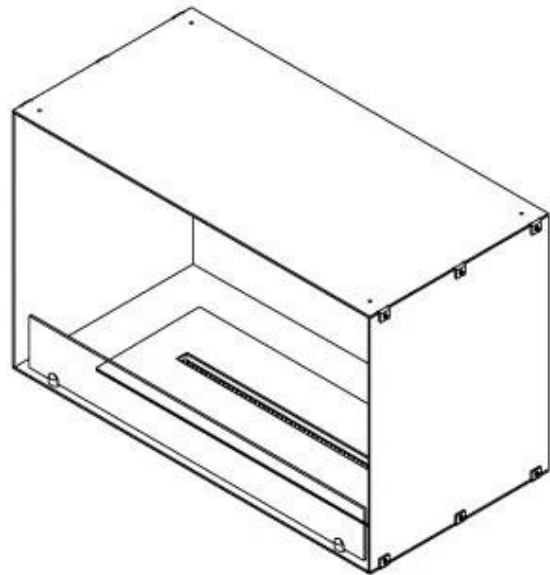

Automatic burner 700