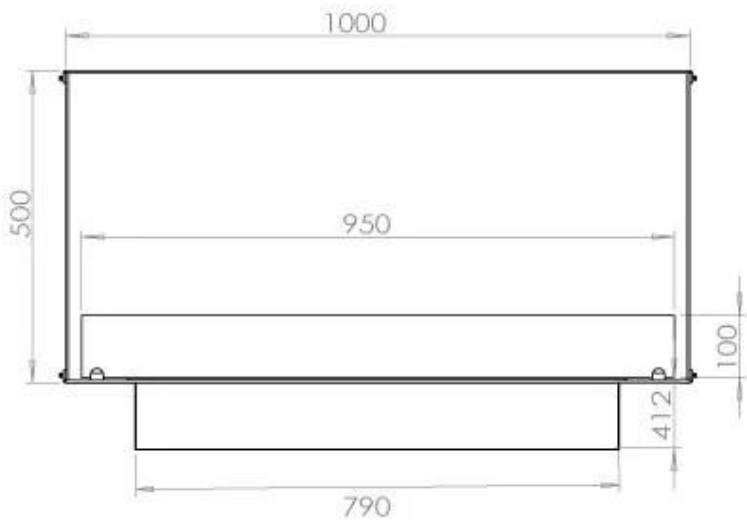

TECHNICAL SPECIFICATIONS

Burner - Features

Minimum room size	80 m ³
Burner type	4 Litre Superior
Flame length	60 cm
Heat output (max)	4,4 kW
Remote control	Yes (add-on)
Requires electricity	No
Requires electricity	Yes
Adjustable flame	Yes
Control	Remote Control
Control	Automatic
Control	Manual
Burn time	6.5 hours
Usage	0.62 L/h

Type

Flue/chimney	Not Required
Recommended air change rate	1
Producttype	1-sided Built-in Bioethanol Fireplace
Brand	Foco
Fuel	Bioethanol
Use	Indoor
Flame view	Front
Warranty	2 years

Size

Length/Width	100 cm
Height	50 cm
Depth	40 cm
Weight	58,5 kg

Appearance

Material	Steel
Steel Thickness	4 mm
Colour	Black
Glas included	Yes

FLA 3+ 790 mm

FLA 3 790 mm

PrimeFire 700

Automatic burner 700

Superior Manual 800