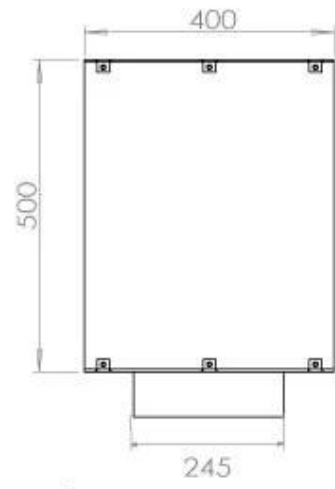

TECHNICAL SPECIFICATIONS

Burner - Features

Minimum room size	80 m ³
Burner type	4 Litre Superior
Flame length	60 cm
Heat output (max)	4,4 kW
Remote control	Yes (add-on)
Requires electricity	No
Requires electricity	Yes
Adjustable flame	Yes
Control	Remote Control
Control	Automatic
Control	Manual
Burn time	6.5 hours
Usage	0.62 L/h

Type

Flue/chimney	Not Required
Recommended air change rate	1
Producttype	1-sided Built-in Bioethanol Fireplace
Brand	Foco
Fuel	Bioethanol
Use	Indoor
Flame view	Front
Warranty	2 years

Size

Length/Width	100 cm
Height	50 cm
Depth	40 cm
Weight	58,5 kg

Appearance

Material	Steel
Steel Thickness	4 mm
Colour	Black
Glas included	Yes

FLA 3+ 790 mm

FLA 3 790 mm

PrimeFire 700

Automatic burner 700

Superior Manual 800