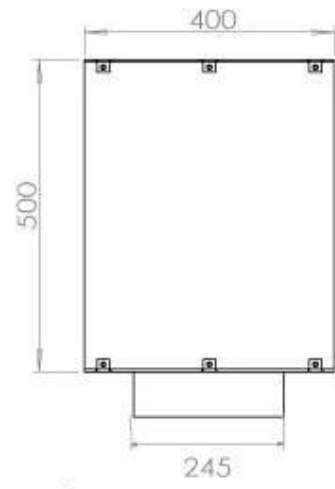

TECHNICAL SPECIFICATIONS

Burner - Features

Minimum room size	80 m ³
Burner type	4 Litre Superior
Flame length	60 cm
Heat output (max)	4,4 kW
Remote control	Yes (add-on)
Requires electricity	No
Requires electricity	Yes
Adjustable flame	Yes
Control	Remote Control
Control	Automatic
Control	Manual
Burn time	6.5 hours
Usage	0.62 L/h

Type

Flue/chimney	Not Required
Recommended air change rate	1
Producttype	1-sided Built-in Bioethanol Fireplace
Brand	Foco
Fuel	Bioethanol
Use	Indoor
Flame view	Front
Warranty	2 years

Size

Length/Width	100 cm
Height	50 cm
Depth	40 cm
Weight	58,5 kg

Appearance

Material	Steel
Steel Thickness	4 mm
Colour	Black
Glas included	Yes

FLA 3+ 790 mm

FLA 3 790 mm

PrimeFire 700

Automatic burner 700

Superior Manual 800