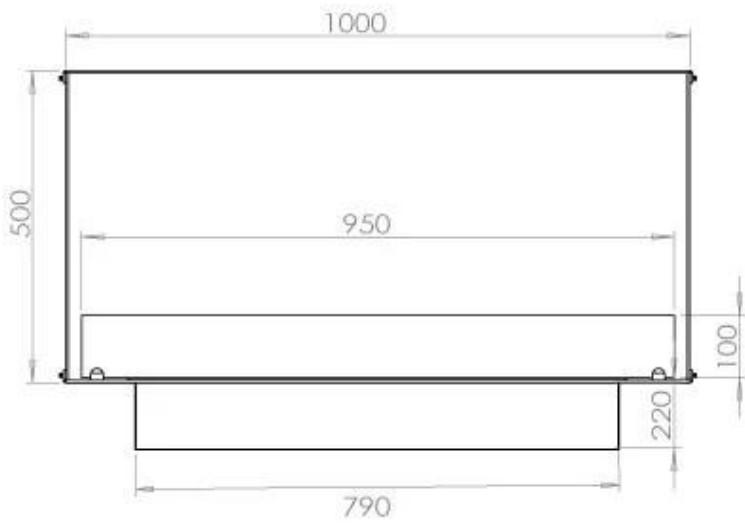

TECHNICAL SPECIFICATIONS

Burner - Features

Minimum room size	80 m ³
Burner type	4 Litre Superior
Flame length	60 cm
Heat output (max)	4,4 kW
Remote control	Yes (add-on)
Requires electricity	No
Requires electricity	Yes
Adjustable flame	Yes
Control	Remote Control
Control	Automatic
Control	Manual
Burn time	6.5 hours
Usage	0.62 L/h

Type

Flue/chimney	Not Required
Recommended air change rate	1
Producttype	1-sided Built-in Bioethanol Fireplace
Brand	Foco
Fuel	Bioethanol
Use	Indoor
Flame view	Front
Warranty	2 years

Size

Length/Width	100 cm
Height	50 cm
Depth	40 cm
Weight	58,5 kg

Appearance

Material	Steel
Steel Thickness	4 mm
Colour	Black
Glas included	Yes

FLA 3+ 790 mm

FLA 3 790 mm

PrimeFire 700

Automatic burner 700

Superior Manual 800