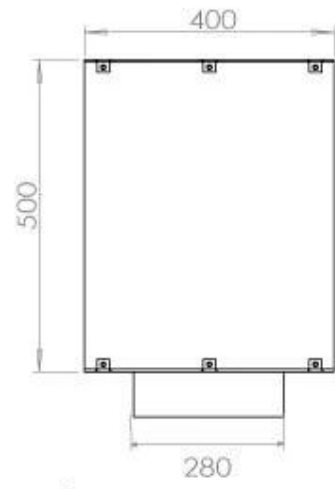

TECHNICAL SPECIFICATIONS

Burner - Features

Minimum room size	80 m ³
Burner type	4 Litre Superior
Flame length	60 cm
Heat output (max)	4,4 kW
Remote control	Yes (add-on)
Requires electricity	No
Requires electricity	Yes
Adjustable flame	Yes
Control	Remote Control
Control	Automatic
Control	Manual
Burn time	6.5 hours
Usage	0.62 L/h

Type

Flue/chimney	Not Required
Recommended air change rate	1
Producttype	1-sided Built-in Bioethanol Fireplace
Brand	Foco
Fuel	Bioethanol
Use	Indoor
Flame view	Front
Warranty	2 years

Size

Length/Width	100 cm
Height	50 cm
Depth	40 cm
Weight	58,5 kg

Appearance

Material	Steel
Steel Thickness	4 mm
Colour	Black
Glas included	Yes

FLA 3+ 790 mm

FLA 3 790 mm

PrimeFire 700

Automatic burner 700

Superior Manual 800