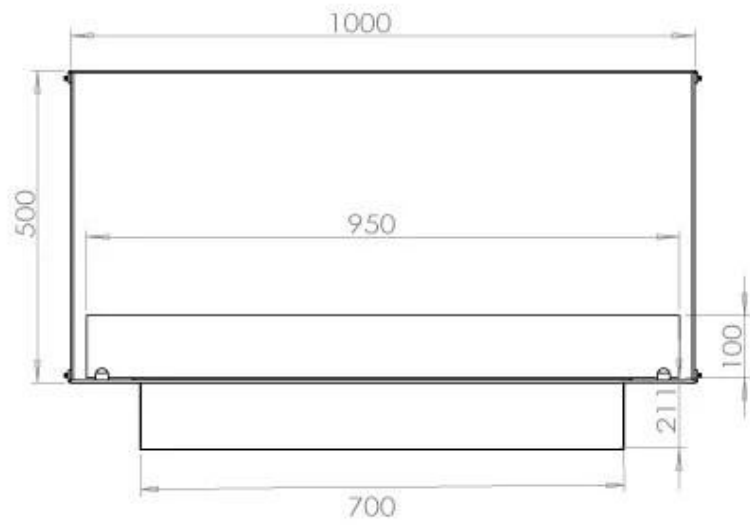

TECHNICAL SPECIFICATIONS

Burner - Features

Minimum room size	80 m ³
Burner type	4 Litre Superior
Flame length	60 cm
Heat output (max)	4,4 kW
Remote control	Yes (add-on)
Requires electricity	No
Requires electricity	Yes
Adjustable flame	Yes
Control	Remote Control
Control	Automatic
Control	Manual
Burn time	6.5 hours
Usage	0.62 L/h

Type

Flue/chimney	Not Required
Recommended air change rate	1
Producttype	1-sided Built-in Bioethanol Fireplace
Brand	Foco
Fuel	Bioethanol
Use	Indoor
Flame view	Front
Warranty	2 years

Size

Length/Width	100 cm
Height	50 cm
Depth	40 cm
Weight	58,5 kg

Appearance

Material	Steel
Steel Thickness	4 mm
Colour	Black
Glas included	Yes

FLA 3+ 790 mm

FLA 3 790 mm

PrimeFire 700

Automatic burner 700

Superior Manual 800