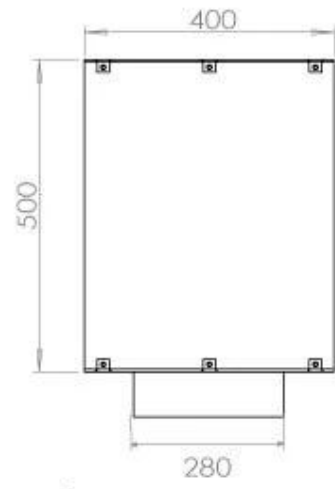

TECHNICAL SPECIFICATIONS

Burner - Features

Minimum room size	80 m ³
Burner type	4 Litre Superior
Flame length	60 cm
Heat output (max)	4,4 kW
Remote control	Yes (add-on)
Requires electricity	No
Requires electricity	Yes
Adjustable flame	Yes
Control	Remote Control
Control	Automatic
Control	Manual
Burn time	6.5 hours
Usage	0.62 L/h

Type

Flue/chimney	Not Required
Recommended air change rate	1
Producttype	1-sided Built-in Bioethanol Fireplace
Brand	Foco
Fuel	Bioethanol
Use	Indoor
Flame view	Front
Warranty	2 years

Size

Length/Width	100 cm
Height	50 cm
Depth	40 cm
Weight	58,5 kg

Appearance

Material	Steel
Steel Thickness	4 mm
Colour	Black
Glas included	Yes

FLA 3+ 790 mm

FLA 3 790 mm

PrimeFire 700

Automatic burner 700

Superior Manual 800