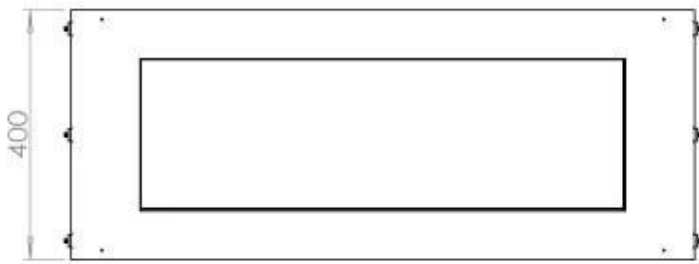

Appearance

Material	Steel
Steel Thickness	4 mm
Colour	Black
Glas included	Yes

FLA 3+ 790 mm

FLA 3 790 mm

PrimeFire 700

Automatic burner 700

Superior Manual 800