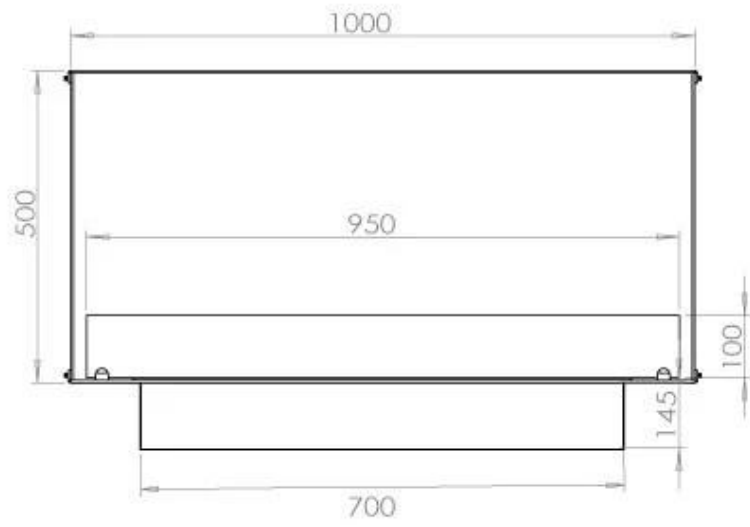

TECHNICAL SPECIFICATIONS

Burner - Features

Minimum room size	80 m ³
Burner type	4 Litre Superior
Flame length	60 cm
Heat output (max)	4,4 kW
Remote control	Yes (add-on)
Requires electricity	No
Requires electricity	Yes
Adjustable flame	Yes
Control	Remote Control
Control	Automatic
Control	Manual
Burn time	6.5 hours
Usage	0.62 L/h

Type

Flue/chimney	Not Required
Recommended air change rate	1
Producttype	1-sided Built-in Bioethanol Fireplace
Brand	Foco
Fuel	Bioethanol
Use	Indoor
Flame view	Front
Warranty	2 years

Size

Length/Width	100 cm
Height	50 cm
Depth	40 cm
Weight	58,5 kg

Appearance

Material	Steel
Steel Thickness	4 mm
Colour	Black
Glas included	Yes

FLA 3+ 790 mm

FLA 3 790 mm

PrimeFire 700

Automatic burner 700

Superior Manual 800