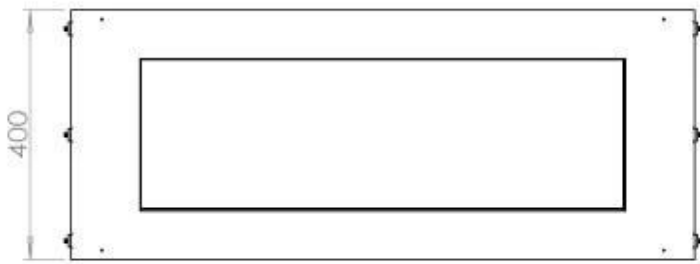

FLA 3+ 790 mm