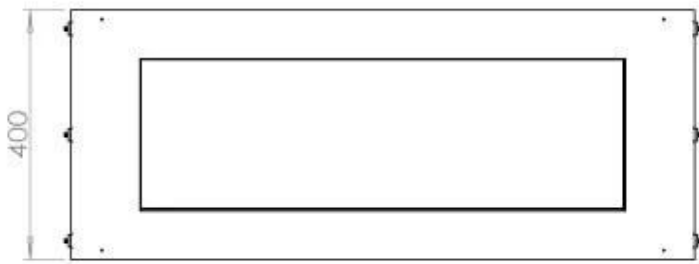

Appearance

Material	Steel
Steel Thickness	4 mm
Colour	Black
Glas included	Yes

FLA 3+ 790 mm

FLA 3 790 mm

PrimeFire 700

Automatic burner 700

Superior Manual 800