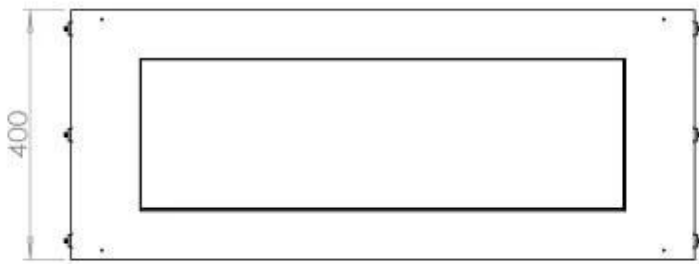

Appearance

Material	Steel
Steel Thickness	4 mm
Colour	Black
Glas included	Yes

FLA 3+ 790 mm

FLA 3 790 mm

PrimeFire 700

Automatic burner 700

Superior Manual 800