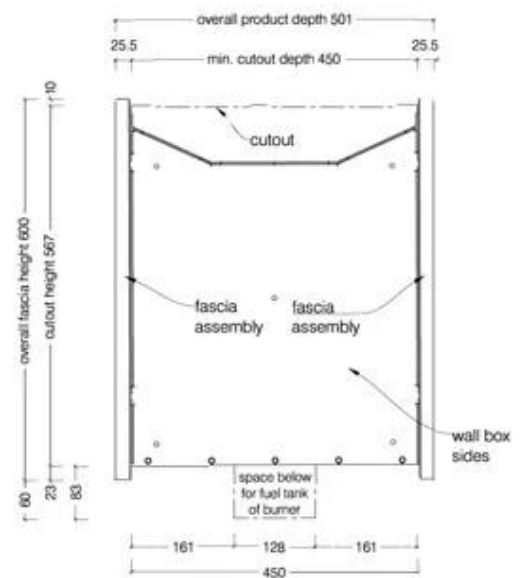

Key Specifications

Producttype	See-through Built-in Bioethanol Fireplace
Brand	Icon Fires
Use	Indoor
Warranty	2 years

Size

Length/Width	110 cm
Height	60 cm
Depth	45 cm
Weight	43,3 kg

Material and Appearance

Material	Stainless Steel
Colour	Black
Shape	Rectangular
Glas included	No

Top View

Front View

Side View

1100 Double Sided Firebox for 800 Slimline Burner

© This drawing is copyright and remains the property of Signi Fires. It may not be retained, copied or used without written consent.