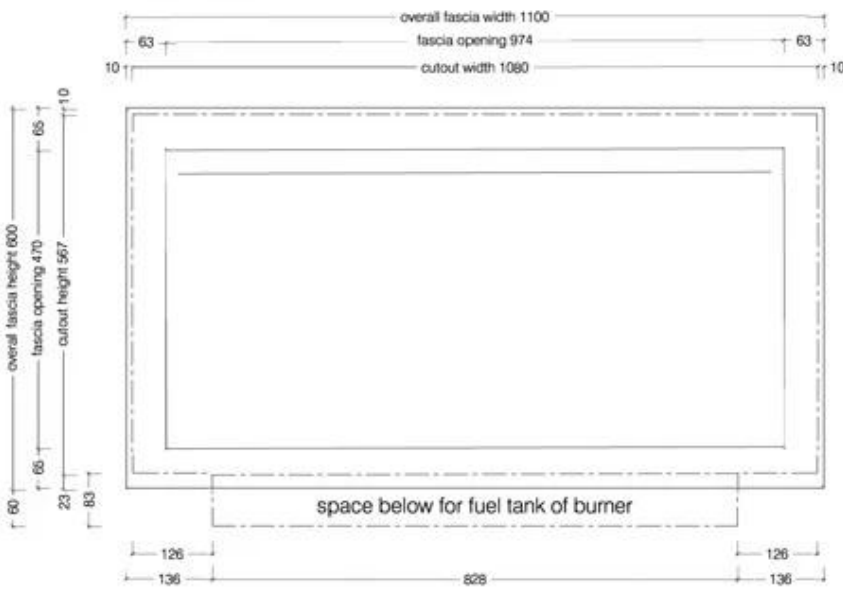

TECHNICAL SPECIFICATIONS

Burner

Adjustable flame	Yes
Control	Manual
Heat output (max)	5,4 kW
Capacity	4.5 Litres
Flue/chimney	Not Required
Remote control	No
Burner type	Icon Slimline 800 Burner
Requires electricity	No
Burn time	8 hours
Fuel	Bioethanol
Usage	0.6 L/h

Key Specifications

Producttype	See-through Built-in Bioethanol Fireplace
Brand	Icon Fires
Use	Indoor
Warranty	2 years

Size

Length/Width	110 cm
Height	60 cm
Depth	45 cm
Weight	43,3 kg

Material and Appearance

Material	Stainless Steel
Colour	Black
Shape	Rectangular
Glas included	No

Top View

Front View

Side View

1100 Double Sided Firebox for 800 Slimline Burner

© This drawing is copyright and remains the property of Signi Fires. It may not be retained, copied or used without written consent.