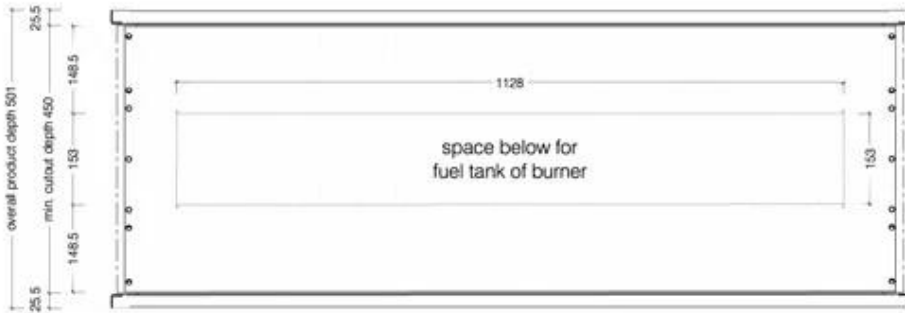

Key Specifications

Producttype	See-through Built-in Bioethanol Fireplace
Brand	Icon Fires
Use	Indoor
Warranty	2 years

Size

Length/Width	135 cm
Height	60 cm
Depth	45 cm
Weight	43,3 kg

Material and Appearance

Material	Stainless Steel
Colour	Black
Shape	Rectangular
Glas included	No

Top View

Front View

Side View

1350 Double Sided Firebox for 1100 Slimline Burner

© This drawing is copyright and remains the property of Signi Fires. It may not be retained, copied or used without written consent.