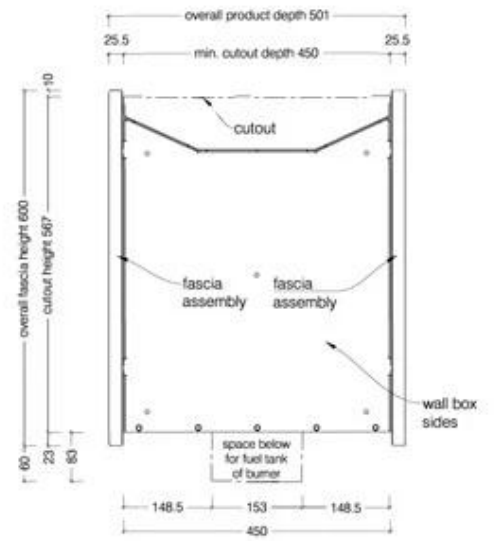

Key Specifications

Producttype	See-through Built-in Bioethanol Fireplace
Brand	Icon Fires
Use	Indoor
Warranty	2 years

Size

Length/Width	135 cm
Height	60 cm
Depth	45 cm
Weight	43,3 kg

Material and Appearance

Material	Stainless Steel
Colour	Black
Shape	Rectangular
Glas included	No

Top View

Front View

Side View

1350 Double Sided Firebox for 1100 Slimline Burner

© This drawing is copyright and remains the property of Signi Fires. It may not be retained, copied or used without written consent.