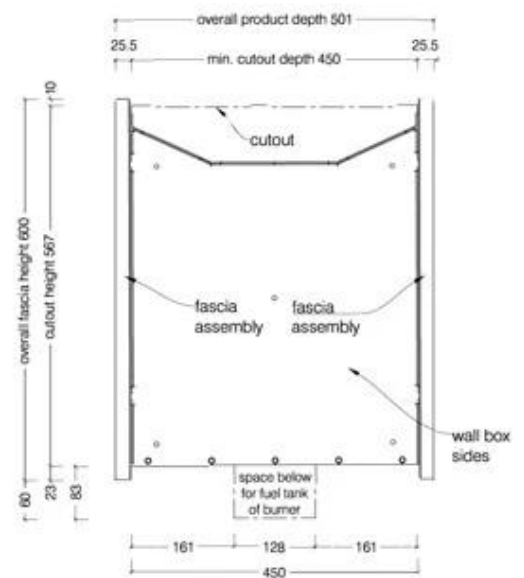

CACHFIRES

ICON SLIMLINE FIREBOX FBDS1100 STEEL

BIO-70-222

Icon Slimline Firebox FBDS1100 - Steel is a double-sided built-in bioethanol fireplace that adds both warmth and style to your home. Featuring a Slimline 800 burner, this fireplace offers up to 8 hours of burn time and a heat output of 5.4 kW. Its sleek steel design makes it ideal for installation in both new and existing walls or as part of a room divider, allowing the flames to be enjoyed from two rooms simultaneously. With no smoke or soot emissions and no need for a chimney, installation is straightforward and eco-friendly.

Key Specifications

Producttype	See-through Built-in Bioethanol Fireplace
Brand	Icon Fires
Use	Indoor
Warranty	2 years

Size

Length/Width	110 cm
Height	60 cm
Depth	45 cm
Weight	43,3 kg

Material and Appearance

Material	Stainless Steel
Colour	Stainless Steel
Shape	Rectangular
Glas included	No

Top View

Front View

Side View

1100 Double Sided Firebox for 800 Slimline Burner

© This drawing is copyright and remains the property of Signi Fires. It may not be retained, copied or used without written consent.