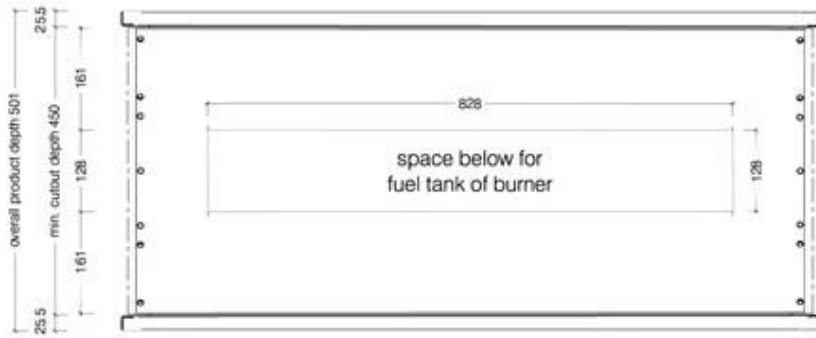

Key Specifications

Producttype	See-through Built-in Bioethanol Fireplace
Brand	Icon Fires
Use	Indoor
Warranty	2 years

Size

Length/Width	110 cm
Height	60 cm
Depth	45 cm
Weight	43,3 kg

Material and Appearance

Material	Stainless Steel
Colour	Stainless Steel
Shape	Rectangular
Glas included	No

Top View

Front View

Side View

1100 Double Sided Firebox for 800 Slimline Burner

© This drawing is copyright and remains the property of Signi Fires. It may not be retained, copied or used without written consent.