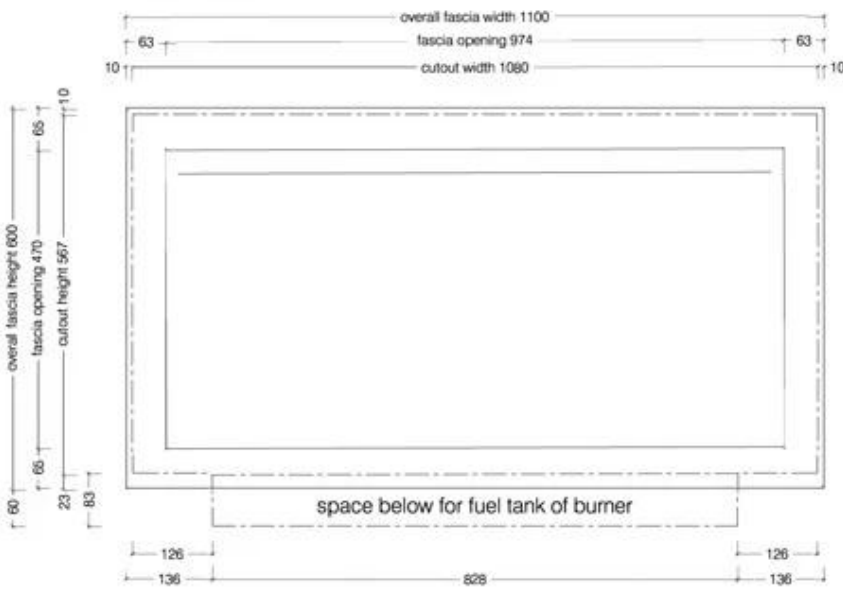

CACHFIRES

ICON SLIMLINE FIREBOX FBDS1100 STEEL

BIO-70-222

Icon Slimline Firebox FBDS1100 - Steel is a double-sided built-in bioethanol fireplace that adds both warmth and style to your home. Featuring a Slimline 800 burner, this fireplace offers up to 8 hours of burn time and a heat output of 5.4 kW. Its sleek steel design makes it ideal for installation in both new and existing walls or as part of a room divider, allowing the flames to be enjoyed from two rooms simultaneously. With no smoke or soot emissions and no need for a chimney, installation is straightforward and eco-friendly.

TECHNICAL SPECIFICATIONS

Burner

Burner type	Icon Slimline 800 Burner
Requires electricity	No
Burn time	8 hours
Adjustable flame	Yes
Control	Manual
Heat output (max)	5,4 kW
Capacity	4.5 Litres
Flue/chimney	Not Required
Remote control	No
Fuel	Bioethanol
Usage	0.6 L/h

Key Specifications

Producttype	See-through Built-in Bioethanol Fireplace
Brand	Icon Fires
Use	Indoor
Warranty	2 years

Size

Length/Width	110 cm
Height	60 cm
Depth	45 cm
Weight	43,3 kg

Material and Appearance

Material	Stainless Steel
Colour	Stainless Steel
Shape	Rectangular
Glas included	No

Top View

Front View

Side View

1100 Double Sided Firebox for 800 Slimline Burner

© This drawing is copyright and remains the property of Signi Fires. It may not be retained, copied or used without written consent.