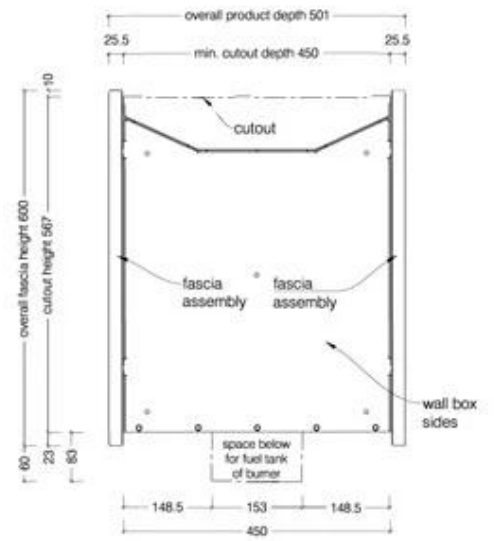

#### Size

Length/Width	135 cm
Height	60 cm
Depth	45 cm
Weight	43,3 kg

#### Material and Appearance

Material	Stainless Steel
Colour	Stainless Steel
Shape	Rectangular
Glas included	No

Top View

Front View

Side View