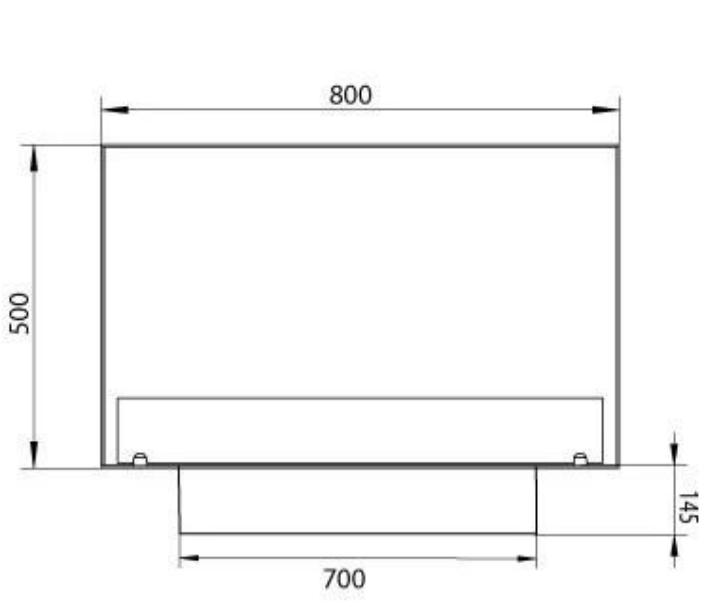

PrimeFire 700