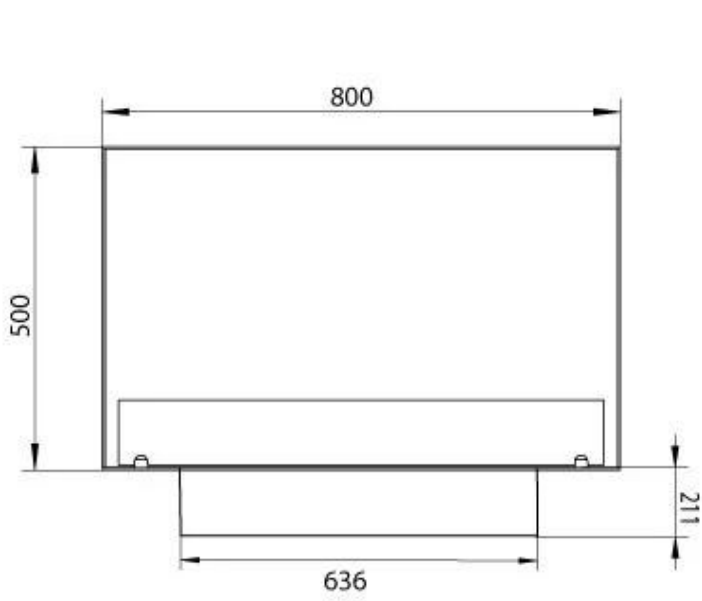

Automatic burner 700