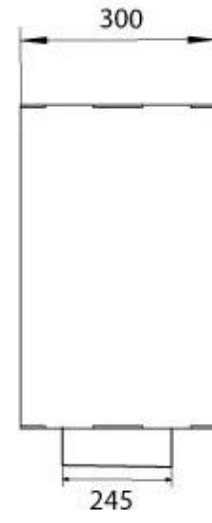

PrimeFire 700