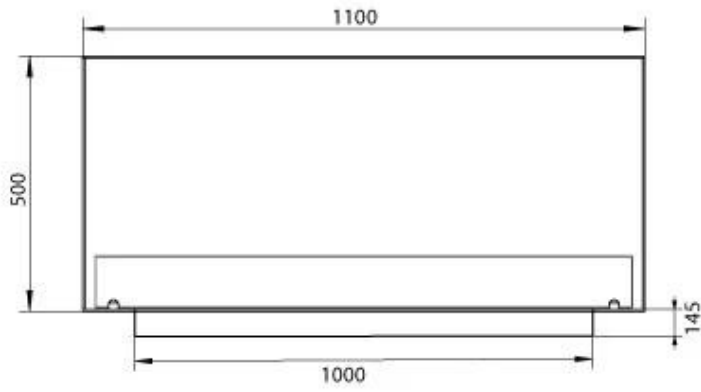

PrimeFire 1000