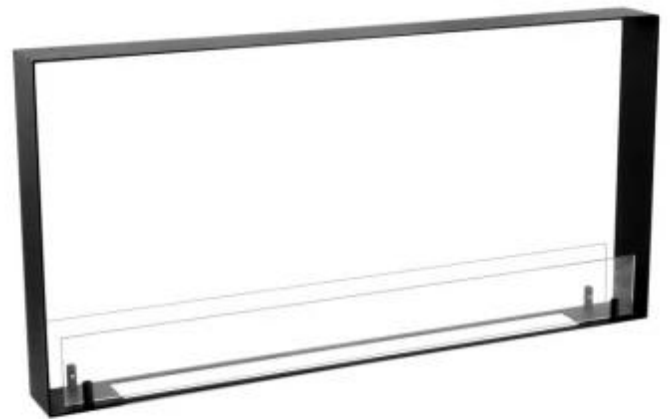

## FOCO TWO 1000 ULTRA SLIM BOXED

BIO-30-138

Foco Two 1000 Ultra Slim is an ultra-narrow built-in bioethanol fireplace that allows viewing of the flames from two sides. The fireplace requires only a 10 cm deep wall, making it the slimmest built-in bioethanol fireplace on the market. The included 80 cm Slimline burner has a 4-liter capacity and provides up to 7 hours of burn time. Made of 4 mm powder-coated stainless steel, this fireplace has a neutral and timeless design. Tempered glass shields the flames, ensuring stability, but can be removed if desired.

#### Size

Length/Width	100 cm
Height	50 cm
Depth	10 cm
Weight	15 kg

#### Appearance

Material	Steel
Steel Thickness	4 mm
Colour	Black
Glas included	Yes

Front view

Side view

Top view with fixing points  
and burner cutout with lip in bottom plate  
770 mm