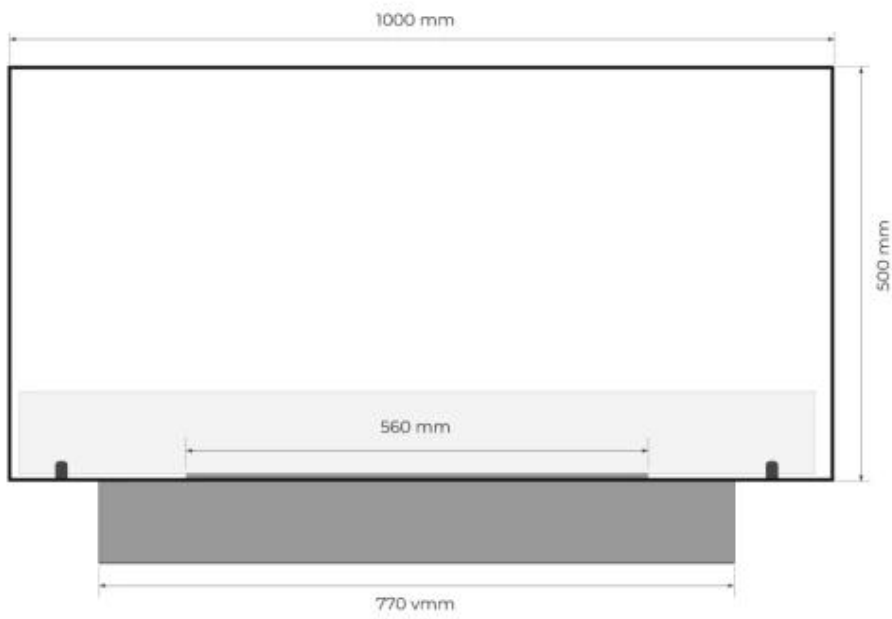

#### Burner - Features

Control	Manual
Burn time	7 hours
Minimum room size	75 m <sup>3</sup>
Capacity	4.0 Litres
Burner type	4 Litre Slimline
Flame length	56 cm
Heat output (max)	4 kW
Remote control	No
Requires electricity	No
Adjustable flame	Yes
Usage	0.57 L/h

#### Size

Length/Width	100 cm
Height	50 cm
Depth	10 cm
Weight	15 kg

#### Appearance

Material	Steel
Steel Thickness	4 mm
Colour	Black
Glas included	Yes

Front view

Side view

Top view with fixing points  
and burner cutout with lip in bottom plate  
770 mm