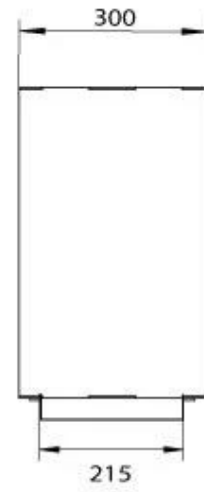

Burner - Features

Burn time	7.5 hours
Minimum room size	70 m ³
Burner type	3.5 Litre Superior
Flame length	45 cm
Heat output (max)	3,2 kW
Requires electricity	Yes
Requires electricity	No
Remote control	Yes (add-on)
Adjustable flame	Yes
Capacity	3.5 Litres
Control	Manual
Usage	0.46 L/h

Size

Length/Width	80 cm
Height	50 cm
Depth	30 cm
Weight	25 kg

Appearance

Material	Steel
Steel Thickness	4 mm
Colour	Black
Glas included	Yes

Automatic burner 700

PrimeFire 700

Superior Manual 600