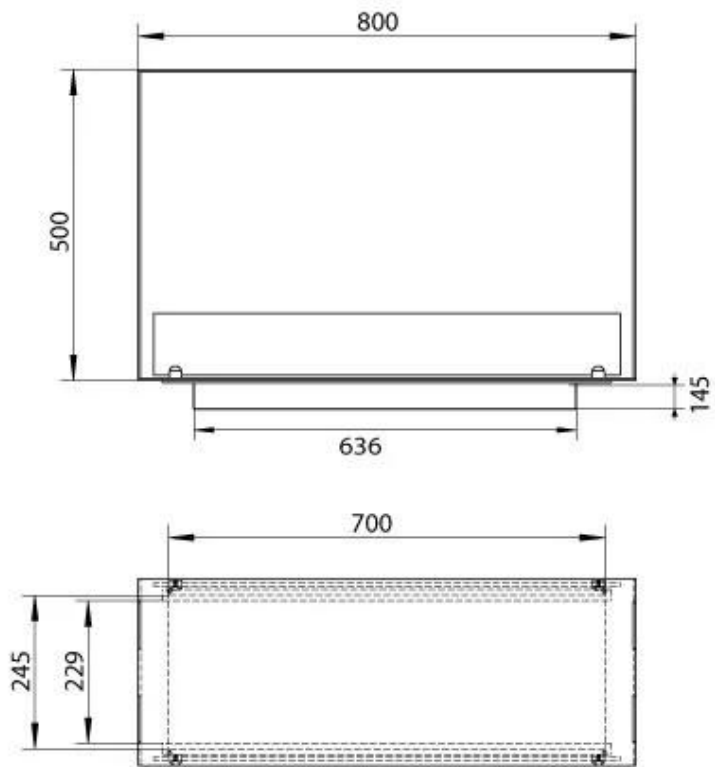

Burner - Features

Burn time	7.5 hours
Minimum room size	70 m ³
Burner type	3.5 Litre Superior
Flame length	45 cm
Heat output (max)	3,2 kW
Requires electricity	Yes
Requires electricity	No
Remote control	Yes (add-on)
Adjustable flame	Yes
Capacity	3.5 Litres
Control	Manual
Usage	0.46 L/h

Size

Length/Width	80 cm
Height	50 cm
Depth	30 cm
Weight	25 kg

Appearance

Material	Steel
Steel Thickness	4 mm
Colour	Black
Glas included	Yes

Automatic burner 700

PrimeFire 700

Superior Manual 600