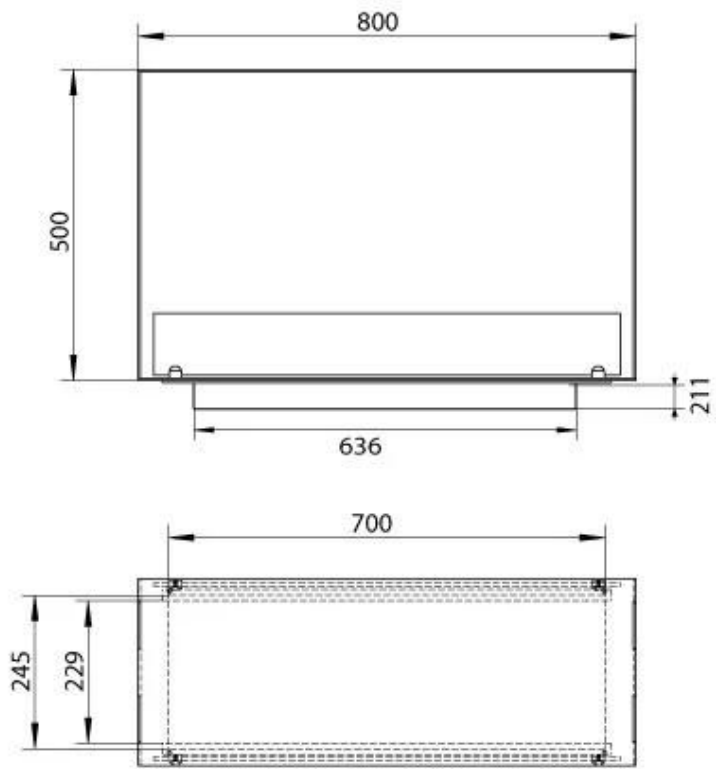

Burner - Features

Burn time	7.5 hours
Minimum room size	70 m ³
Burner type	3.5 Litre Superior
Flame length	45 cm
Heat output (max)	3,2 kW
Requires electricity	Yes
Requires electricity	No
Remote control	Yes (add-on)
Adjustable flame	Yes
Capacity	3.5 Litres
Control	Manual
Usage	0.46 L/h

Size

Length/Width	80 cm
Height	50 cm
Depth	30 cm
Weight	25 kg

Appearance

Material	Steel
Steel Thickness	4 mm
Colour	Black
Glas included	Yes

Automatic burner 700

PrimeFire 700

Superior Manual 600