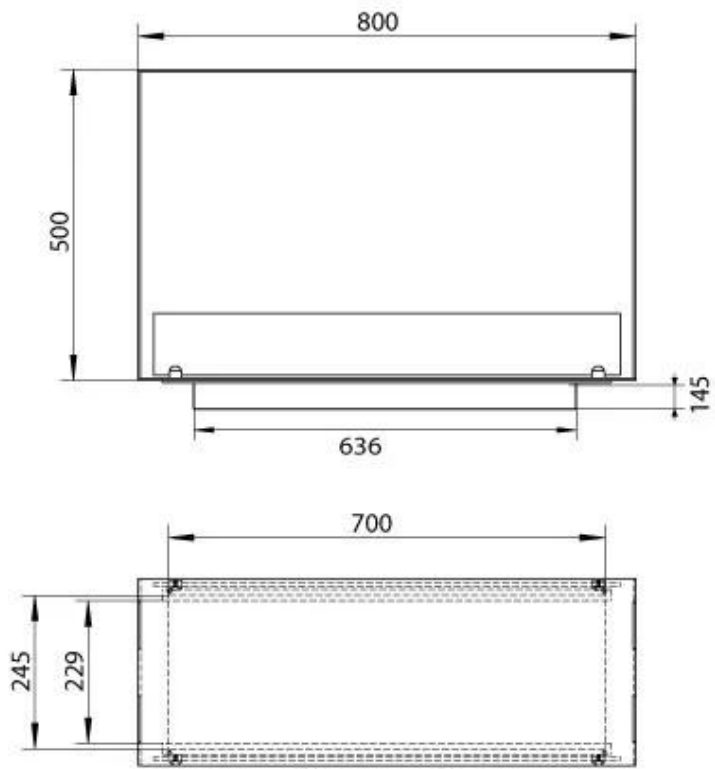

PrimeFire 700