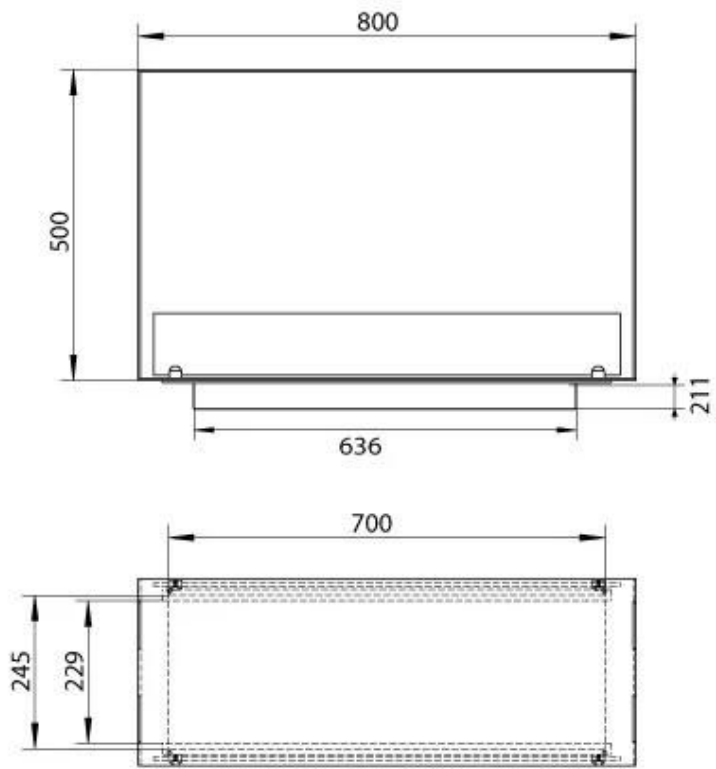

Automatic burner 700