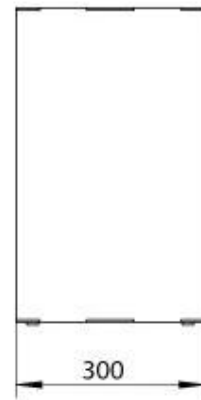

Burner - Features

Control	Manual
Burn time	7.5 hours
Minimum room size	70 m ³
Burner type	3.5 Litre Superior
Flame length	45 cm
Heat output (max)	3,2 kW
Requires electricity	No
Adjustable flame	Yes
Usage	0.46 L/h

Size

Length/Width	80 cm
Height	50 cm
Depth	30 cm
Weight	25 kg

Appearance

Material	Steel
Steel Thickness	4 mm
Colour	Black
Glas included	Yes

Superior Manual 600

PrimeFire 700

Automatic burner 700