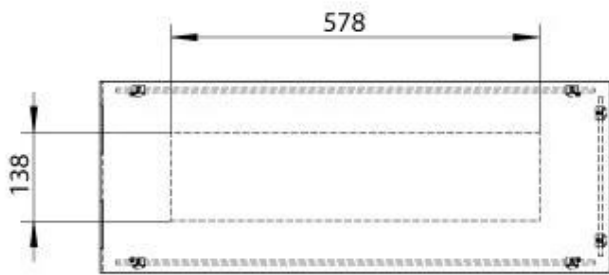

Size

Length/Width	80 cm
Height	50 cm
Depth	30 cm
Weight	25 kg

Appearance

Material	Steel
Steel Thickness	4 mm
Colour	Black
Glas included	Yes

Superior Manual 600

PrimeFire 700

Automatic burner 700