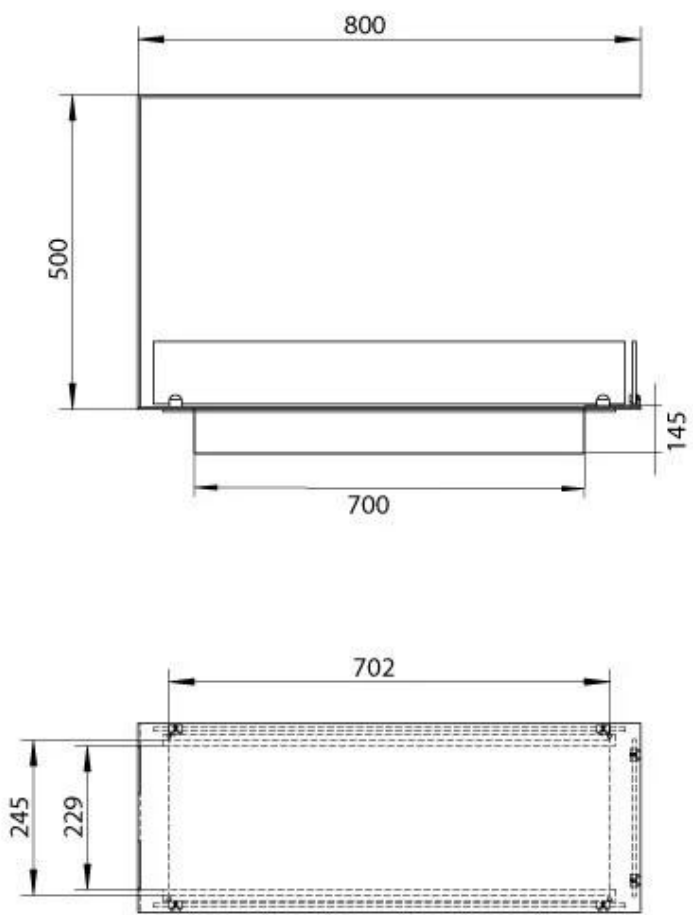

CACHFIRES

FOCO ROOM DIVIDER 800 MEDIUM

BIO-30-143

Foco Room Divider 800 Medium is a stylish built-in bioethanol fireplace that doubles as a room divider, allowing flames to be viewed from three sides. Measuring 80 cm in width and 30 cm in depth, this fireplace is perfect for modern homes, providing a cosy atmosphere without smoke or ash. The included manual burner offers up to 7.5 hours of burn time per fill. Made from durable stainless steel, this fireplace is designed to be both functional and aesthetically pleasing.

Burner - Features

Control	Manual
Burn time	7.5 hours
Minimum room size	70 m ³
Burner type	3.5 Litre Superior
Flame length	45 cm
Heat output (max)	3,2 kW
Requires electricity	No
Adjustable flame	Yes
Usage	0.46 L/h

Size

Length/Width	80 cm
Height	50 cm
Depth	30 cm
Weight	25 kg

Appearance

Material	Steel
Steel Thickness	4 mm
Colour	Black
Glas included	Yes

Superior Manual 600

PrimeFire 700

Automatic burner 700