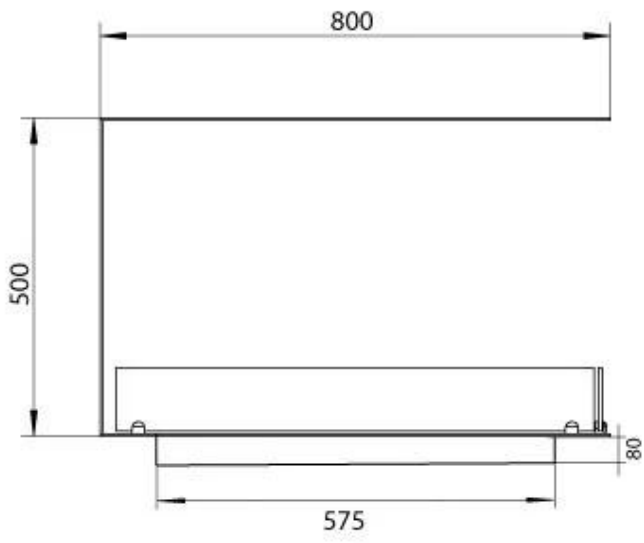

Burner - Features

Control	Manual
Burn time	7.5 hours
Minimum room size	70 m ³
Burner type	3.5 Litre Superior
Flame length	45 cm
Heat output (max)	3,2 kW
Requires electricity	No
Adjustable flame	Yes
Usage	0.46 L/h

Size

Length/Width	80 cm
Height	50 cm
Depth	30 cm
Weight	25 kg

Appearance

Material	Steel
Steel Thickness	4 mm
Colour	Black
Glas included	Yes

Superior Manual 600

PrimeFire 700

Automatic burner 700