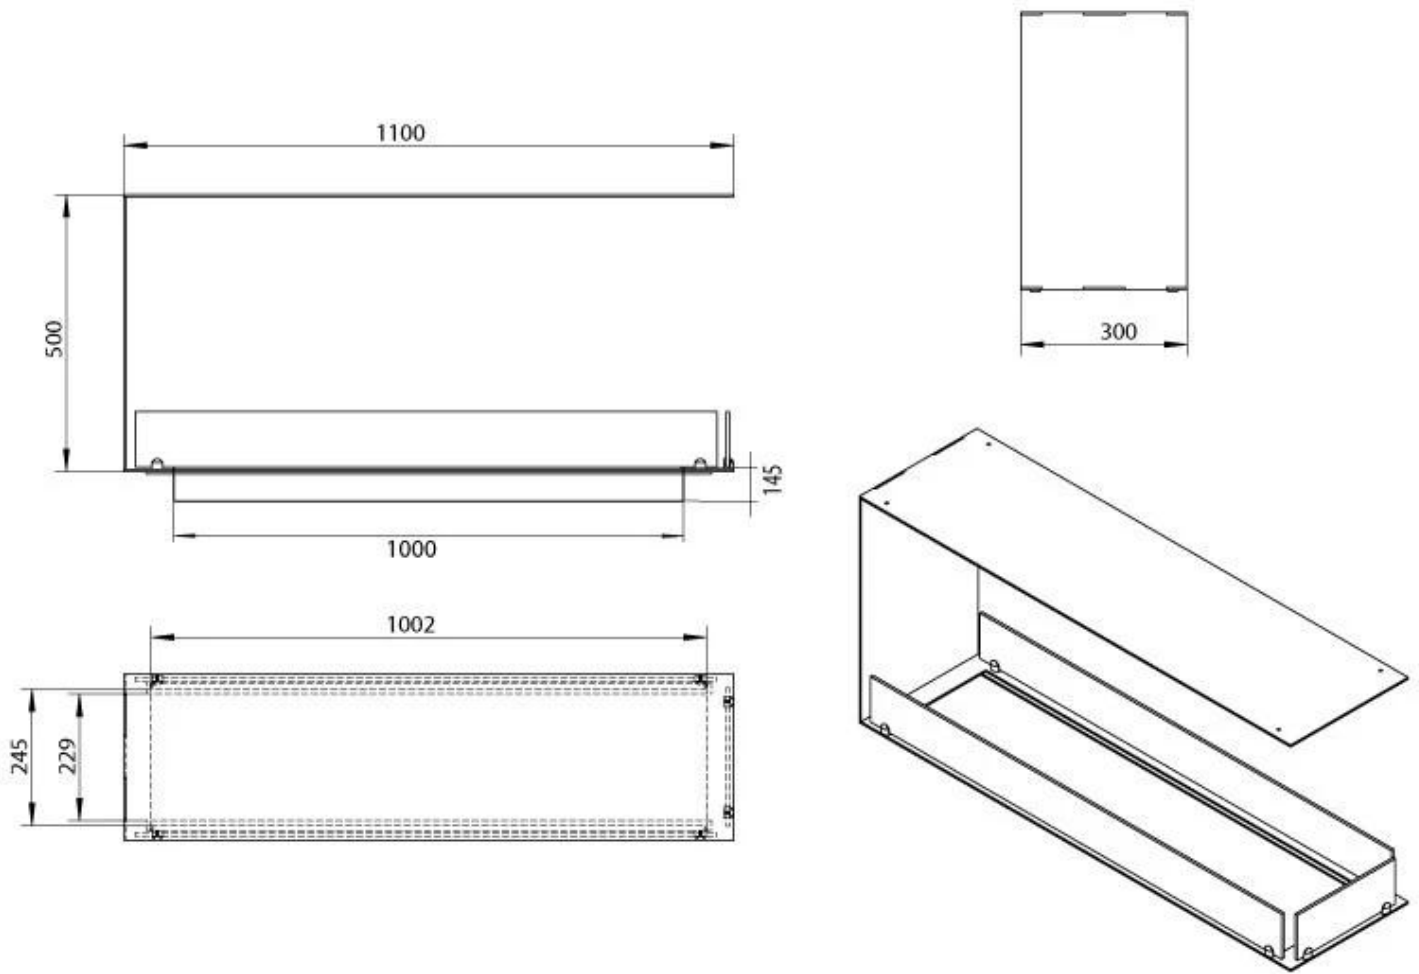

PrimeFire 1000