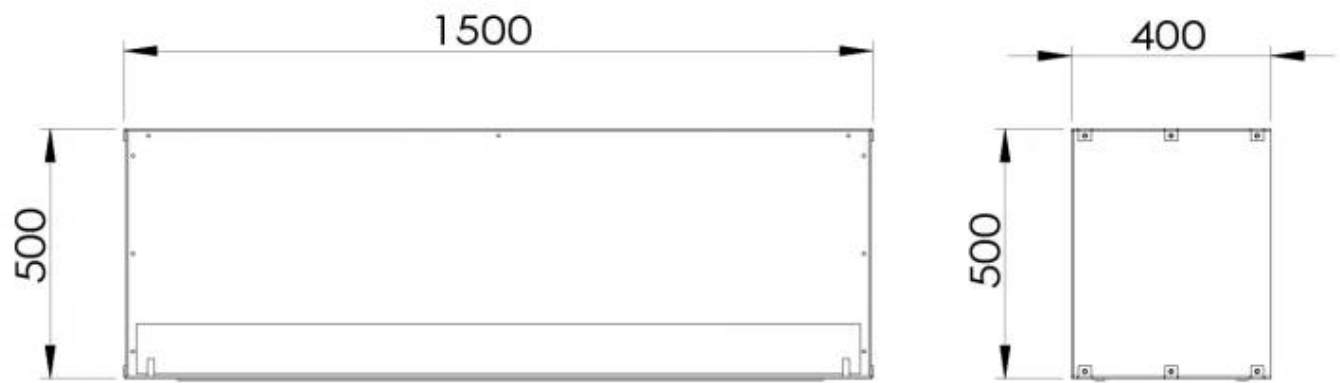

Foco One 1500 - Automatic Burner