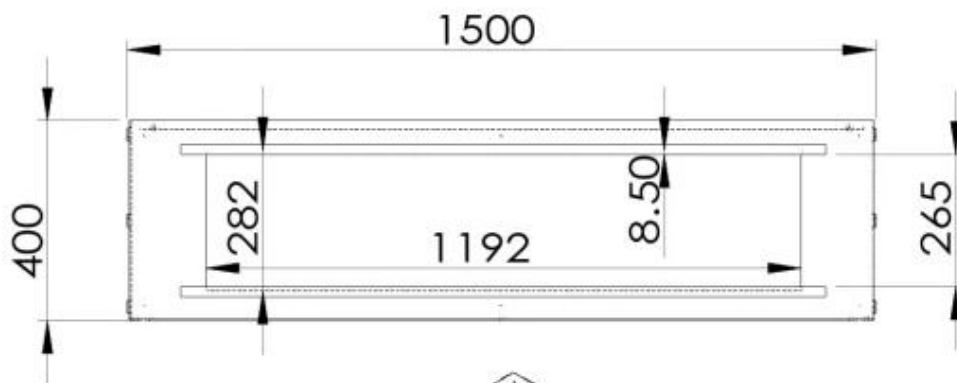

Foco One 1500 - Automatic Burner