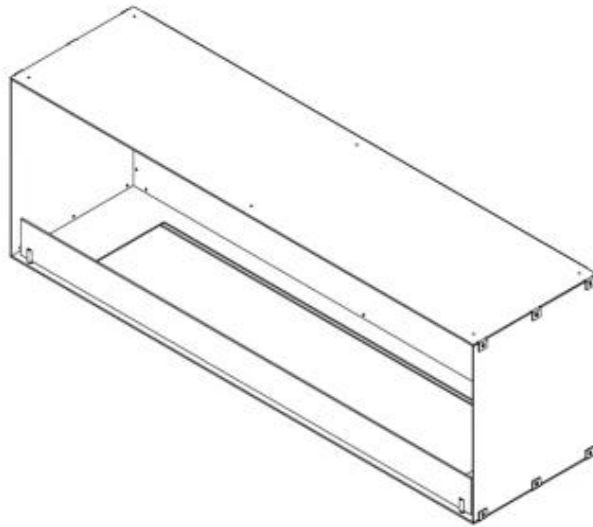

Foco One 1500 - Automatic Burner