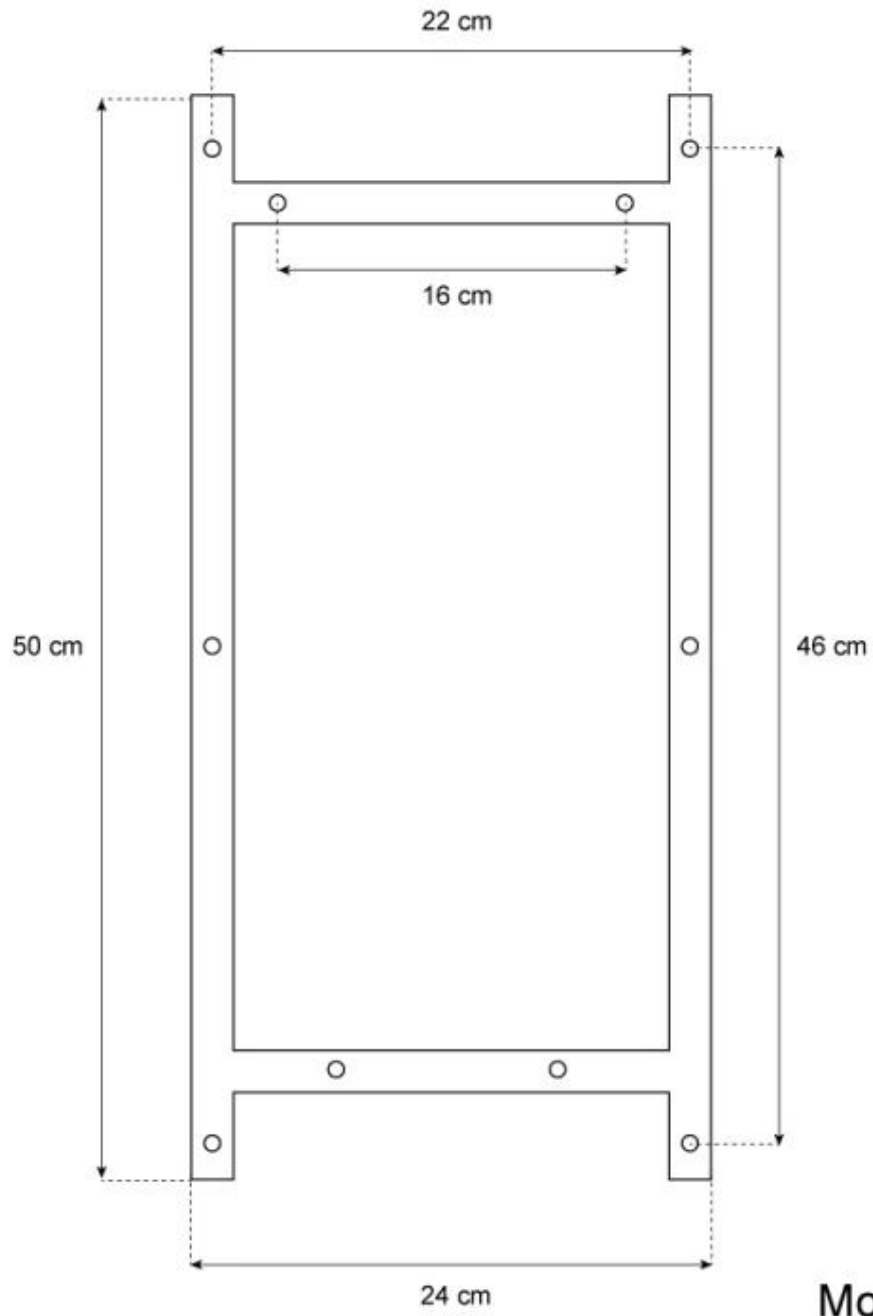

Key Specifications

Producttype	Wall-mounted Bioethanol Fireplace
Brand	ScandiFlames
Use	Indoor
Warranty	2 years

Size

Length/Width	48 cm
Height	63 cm
Depth	28,6 cm
Weight	25 kg

Material and Appearance

Material	Steel
Colour	Black
Glas included	Yes