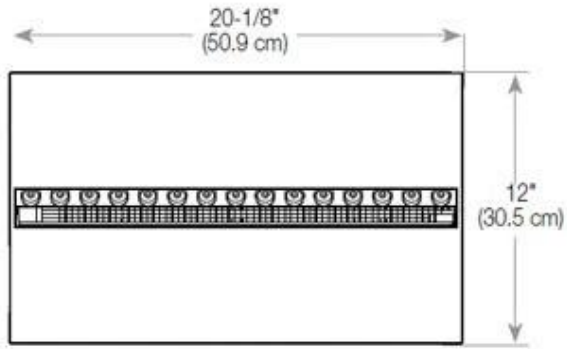

Appearance

Flame colours	1 colours
Material	Glass
Material	Steel
Colour	Black
Finish	Matte
Interior	Black
Decoration	Wood (Additional)
Glas included	Yes
Glass Height	15 cm

Type

Producttype	1-sided Built-in Opti-myst Fireplace
Brand	Foco
Use	Indoor
Flame view	Front
Warranty	2 years

Size

Length/Width	80 cm
Height	50 cm
Depth	40 cm
Weight	25 kg
Cable lenght	150 cm

CASSETTE 500 AUTOMATIC

TOP

FRONT

SIDE

CASSETTE 500 MANUAL

TOP