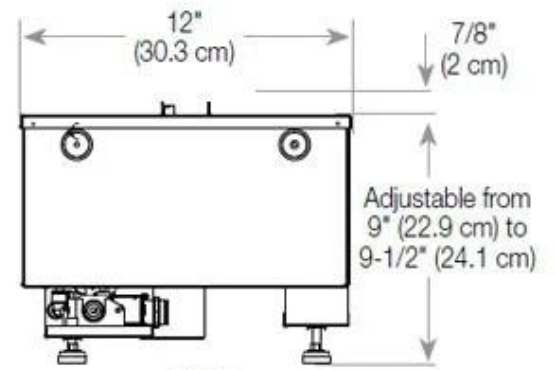

Appearance

Flame colours	1 colours
Material	Glass
Material	Steel
Colour	Black
Finish	Matte
Interior	Black
Decoration	Wood (Additional)
Glas included	Yes
Glass Height	15 cm

Type

Producttype	1-sided Built-in Opti-myst Fireplace
Brand	Foco
Flame view	Front
Use	Indoor
Warranty	2 years

Size

Length/Width	100 cm
Height	50 cm
Depth	40 cm
Weight	30 kg
Cable lenght	150 cm

CASSETTE 500 AUTOMATIC

CASSETTE 500 MANUAL

TOP

FRONT

SIDE