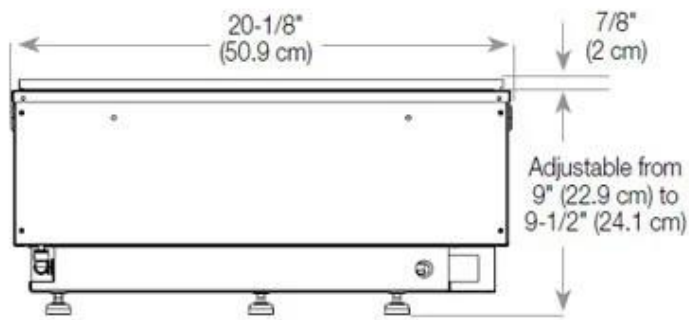

Appearance

Flame colours	1 colours
Material	Glass
Material	Steel
Colour	Black
Finish	Matte
Interior	Black
Decoration	Wood (Additional)
Glas included	Yes
Glass Height	15 cm

Type

Producttype	1-sided Built-in Opti-myst Fireplace
Brand	Foco
Flame view	Front
Use	Indoor
Warranty	2 years

Size

Length/Width	100 cm
Height	50 cm
Depth	40 cm
Weight	30 kg
Cable lenght	150 cm

CASSETTE 500 AUTOMATIC

CASSETTE 500 MANUAL

TOP

FRONT

SIDE