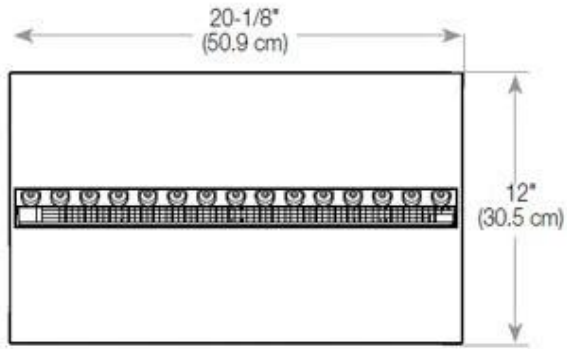

Appearance

Flame colours	1 colours
Material	Glass
Material	Steel
Colour	Black
Finish	Matte
Interior	Black
Decoration	Wood (Additional)
Glas included	Yes
Glass Height	15 cm

Type

Producttype	1-sided Built-in Opti-myst Fireplace
Brand	Foco
Flame view	Front
Use	Indoor
Warranty	2 years

Size

Length/Width	100 cm
Height	50 cm
Depth	40 cm
Weight	30 kg
Cable lenght	150 cm

CASSETTE 500 AUTOMATIC

CASSETTE 500 MANUAL

TOP

FRONT

SIDE