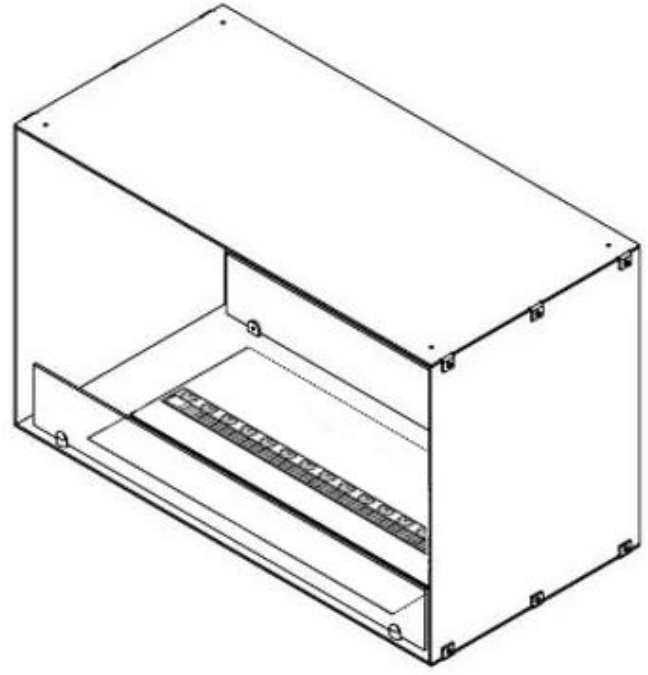

CACHFIRES

FOCO MYST TWO 800

HYB-30-104

TECHNICAL SPECIFICATIONS

Features

Capacity	2 Litres
Heat output (max)	No heat kW
Burner type	Dimplex Optimyst Cassette 500
Thermostat	No
Ventilation	210 cm ²
Flue/chimney	Not Required
Remote control	Yes (included)
Adjustable flame	Yes
Control	Remote Control
Requires electricity	Yes
Burn time	10 hours
Fuel	Water and Electricity
Usage	220 L/h

Appearance

Flame colours	1 colours
Material	Steel
Colour	Black
Finish	Matte
Interior	Black
Decoration	Wood (Additional)
Glas included	Yes
Glass Height	15 cm

Type

Producttype	See-through Built-in Opti-myst Fireplace
Brand	Foco
Use	Indoor
Warranty	2 years

Size

Length/Width	80 cm
Height	50 cm
Depth	40 cm
Weight	25 kg
Cable lenght	150 cm

CASSETTE 500 MANUAL

TOP

FRONT

SIDE

CASSETTE 500 AUTOMATIC

TOP