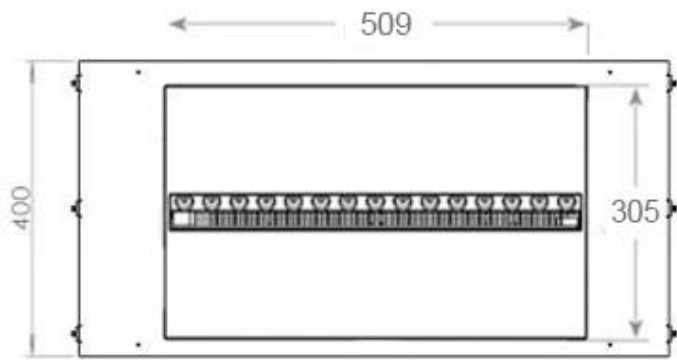

Appearance

Flame colours	1 colours
Material	Steel
Colour	Black
Finish	Matte
Interior	Black
Decoration	Wood (Additional)
Glas included	Yes
Glass Height	15 cm

Type

Producttype	See-through Built-in Opti-myst Fireplace
Brand	Foco
Use	Indoor
Warranty	2 years

Size

Length/Width	80 cm
Height	50 cm
Depth	40 cm
Weight	25 kg
Cable lenght	150 cm

CASSETTE 500 MANUAL

TOP

FRONT

SIDE

CASSETTE 500 AUTOMATIC

TOP