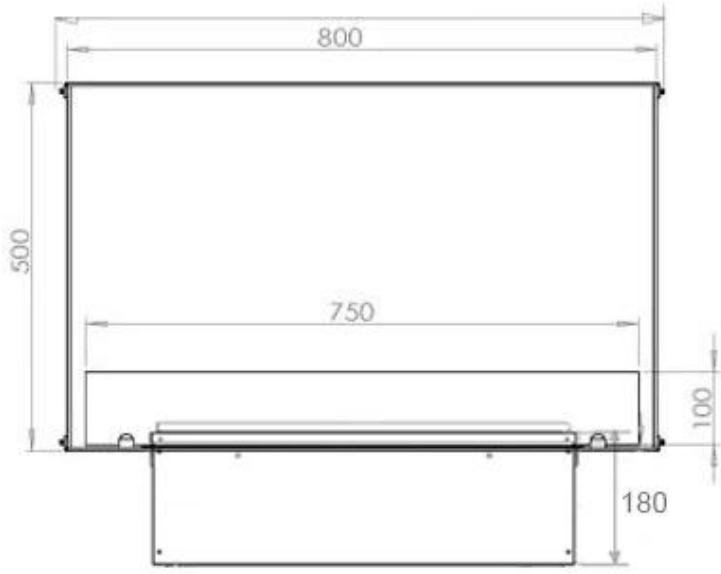

Appearance

Flame colours	1 colours
Material	Steel
Colour	Black
Finish	Matte
Interior	Black
Decoration	Wood (Additional)
Glas included	Yes
Glass Height	15 cm

Type

Producttype	See-through Built-in Opti-myst Fireplace
Brand	Foco
Use	Indoor
Warranty	2 years

Size

Length/Width	80 cm
Height	50 cm
Depth	40 cm
Weight	25 kg
Cable lenght	150 cm

CASSETTE 500 MANUAL

TOP

FRONT

SIDE

CASSETTE 500 AUTOMATIC

TOP