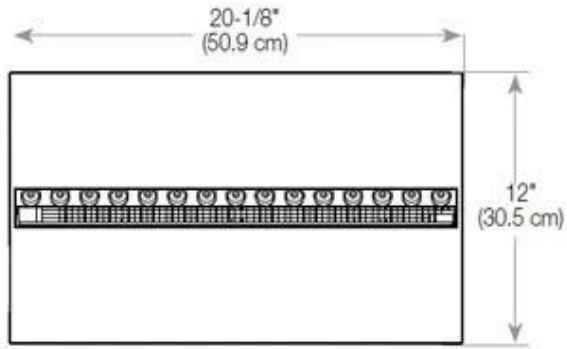

Appearance

Flame colours	1 colours
Material	Steel
Colour	Black
Finish	Matte
Interior	Black
Decoration	Wood (Additional)
Glas included	Yes
Glass Height	15 cm

Type

Producttype	See-through Built-in Opti-myst Fireplace
Brand	Foco
Use	Indoor
Warranty	2 years

Size

Length/Width	100 cm
Height	50 cm
Depth	40 cm
Weight	30 kg
Cable lenght	150 cm

CASSETTE 500 AUTOMATIC

TOP

FRONT

SIDE

CASSETTE 500 MANUAL

TOP