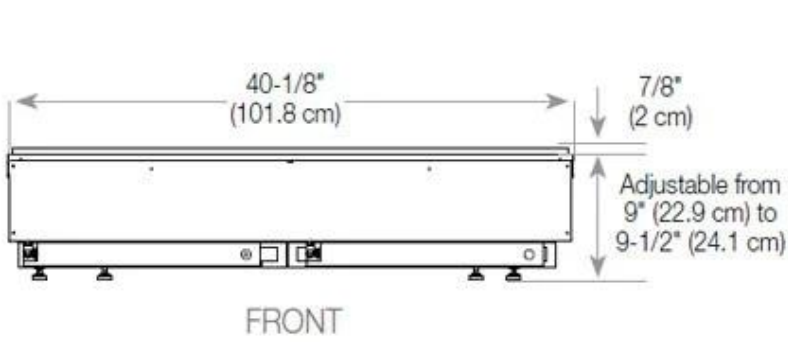

#### Appearance

Flame colours	1 colours
Material	Steel
Colour	Black
Finish	Matte
Interior	Black
Decoration	Wood (Additional)
Glas included	Yes
Glass Height	15 cm

#### Size

Length/Width	120 cm
Height	50 cm
Depth	40 cm
Weight	35 kg
Cable lenght	150 cm

CASSETTE 100 AUTOMATIC

CASSETTE 1000 MANUAL

FRONT

SIDE