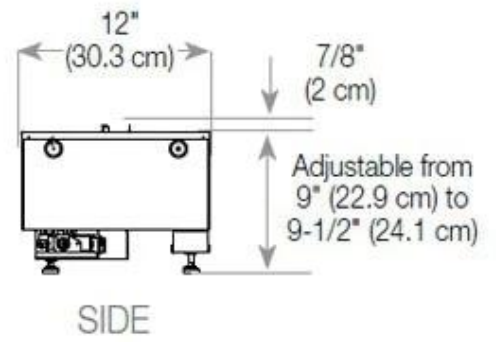

#### Appearance

Flame colours	1 colours
Material	Steel
Colour	Black
Finish	Matte
Interior	Black
Decoration	Wood (Additional)
Glas included	Yes
Glass Height	15 cm

#### Size

Length/Width	120 cm
Height	50 cm
Depth	40 cm
Weight	35 kg
Cable lenght	150 cm

CASSETTE 100 AUTOMATIC

CASSETTE 1000 MANUAL

FRONT

SIDE