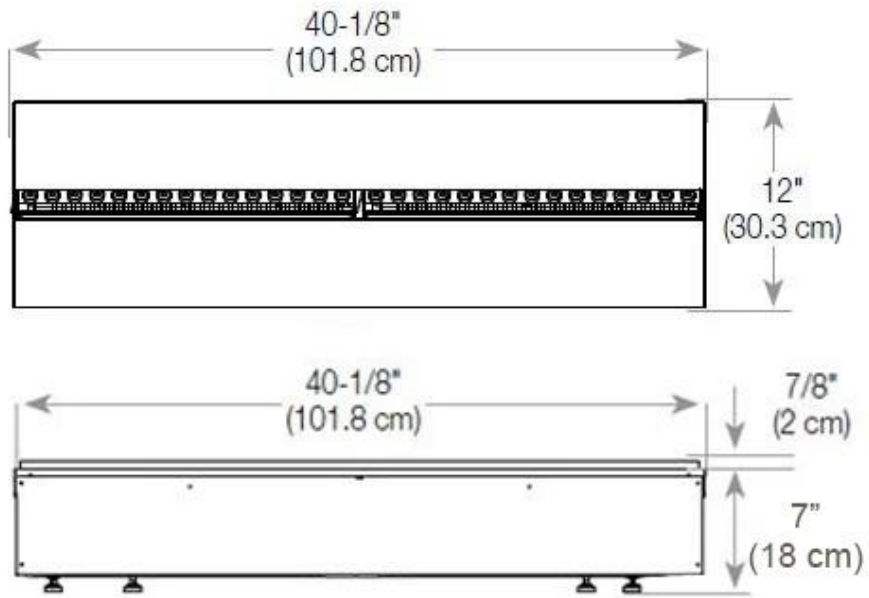

#### Appearance

Flame colours	1 colours
Material	Steel
Colour	Black
Finish	Matte
Interior	Black
Decoration	Wood (Additional)
Glas included	Yes
Glass Height	15 cm

#### Size

Length/Width	120 cm
Height	50 cm
Depth	40 cm
Weight	35 kg
Cable lenght	150 cm

CASSETTE 100 AUTOMATIC

CASSETTE 1000 MANUAL

FRONT

SIDE