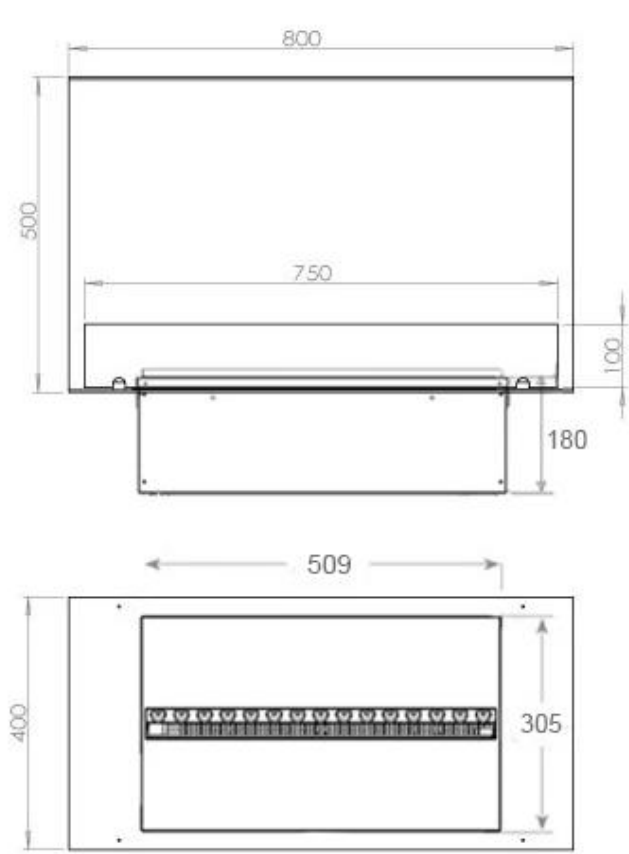

Appearance

Flame colours	1 colours
Material	Steel
Colour	Black
Finish	Matte
Interior	Black
Decoration	Wood (Additional)
Glas included	Yes
Glass Height	15 cm

Type

Producttype	3-sided Built-in Opti-myst Fireplace
Brand	Foco
Use	Indoor
Warranty	2 years

Size

Length/Width	80 cm
Height	50 cm
Depth	40 cm
Weight	25 kg
Cable lenght	150 cm

CASSETTE 500 MANUAL

TOP

FRONT

SIDE

CASSETTE 500 AUTOMATIC

TOP