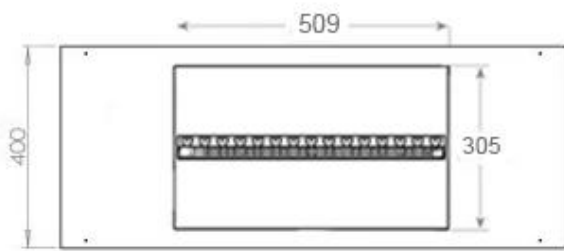

Appearance

Flame colours	1 colours
Material	Steel
Colour	Black
Finish	Matte
Interior	Black
Decoration	Wood (Additional)
Glas included	Yes
Glass Height	15 cm

Type

Producttype	3-sided Built-in Opti-myst Fireplace
Brand	Foco
Use	Indoor
Warranty	2 years

Size

Length/Width	100 cm
Height	50 cm
Depth	40 cm
Weight	30 kg
Cable lenght	150 cm

CASSETTE 500 MANUAL

TOP

FRONT

SIDE

CASSETTE 500 AUTOMATIC