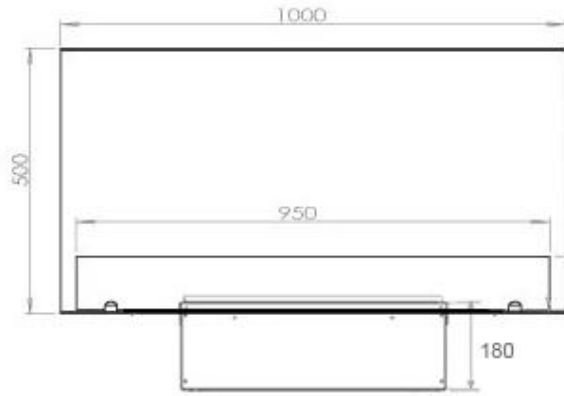

Appearance

Flame colours	1 colours
Material	Steel
Colour	Black
Finish	Matte
Interior	Black
Decoration	Wood (Additional)
Glas included	Yes
Glass Height	15 cm

Type

Producttype	3-sided Built-in Opti-myst Fireplace
Brand	Foco
Use	Indoor
Warranty	2 years

Size

Length/Width	100 cm
Height	50 cm
Depth	40 cm
Weight	30 kg
Cable lenght	150 cm

CASSETTE 500 MANUAL

TOP

FRONT

SIDE

CASSETTE 500 AUTOMATIC