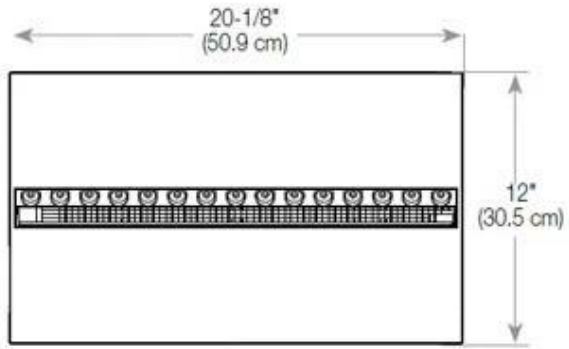

Appearance

Flame colours	1 colours
Material	Steel
Colour	Black
Finish	Matte
Interior	Black
Decoration	Wood (Additional)
Glas included	Yes
Glass Height	15 cm

Type

Producttype	3-sided Built-in Opti-myst Fireplace
Brand	Foco
Use	Indoor
Warranty	2 years

Size

Length/Width	100 cm
Height	50 cm
Depth	40 cm
Weight	30 kg
Cable lenght	150 cm

CASSETTE 500 MANUAL

TOP

FRONT

SIDE

CASSETTE 500 AUTOMATIC