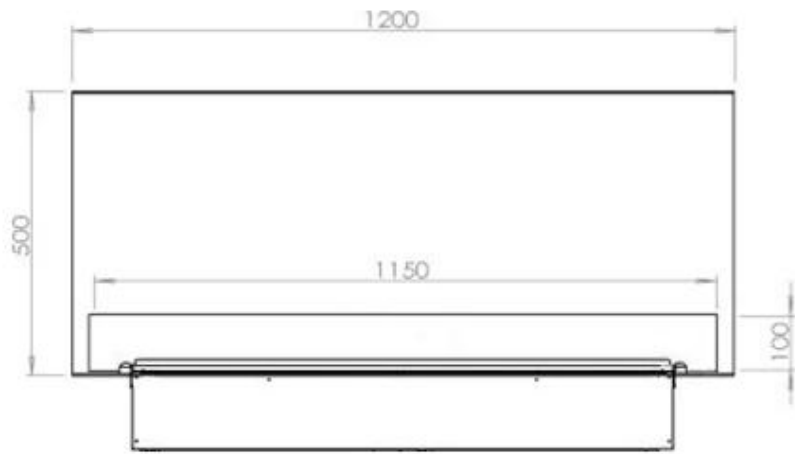

Appearance

Flame colours	1 colours
Material	Steel
Colour	Black
Finish	Matte
Interior	Black
Decoration	Wood (Additional)
Glas included	Yes
Glass Height	15 cm

Type

Producttype	3-sided Built-in Opti-myst Fireplace
Brand	Foco
Use	Indoor
Warranty	2 years

Size

Length/Width	120 cm
Height	50 cm
Depth	40 cm
Weight	40 kg
Cable lenght	150 cm

CASSETTE 100 AUTOMATIC

CASSETTE 1000 MANUAL

FRONT

SIDE