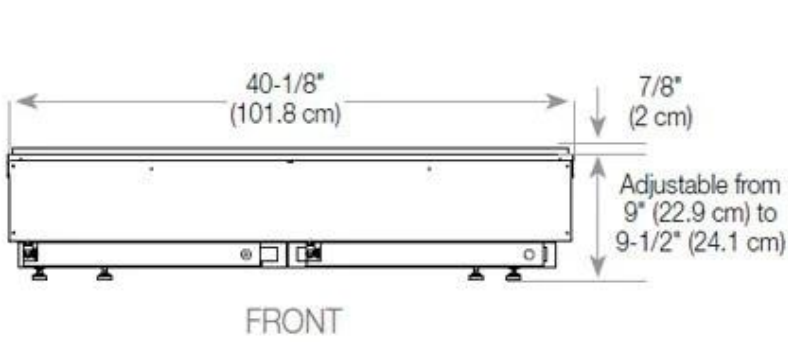

Appearance

Flame colours	1 colours
Material	Steel
Colour	Black
Finish	Matte
Interior	Black
Decoration	Wood (Additional)
Glas included	Yes
Glass Height	15 cm

Type

Producttype	3-sided Built-in Opti-myst Fireplace
Brand	Foco
Use	Indoor
Warranty	2 years

Size

Length/Width	120 cm
Height	50 cm
Depth	40 cm
Weight	40 kg
Cable lenght	150 cm

CASSETTE 100 AUTOMATIC

CASSETTE 1000 MANUAL

FRONT

SIDE