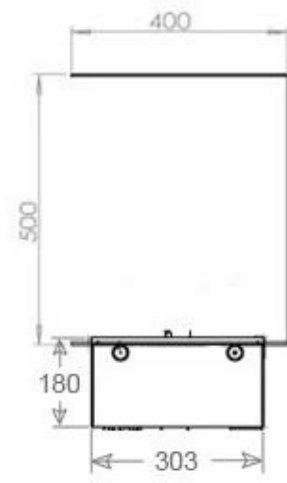

Appearance

Flame colours	1 colours
Material	Steel
Colour	Black
Finish	Matte
Interior	Black
Decoration	Wood (Additional)
Glas included	Yes
Glass Height	15 cm

Type

Producttype	3-sided Built-in Opti-myst Fireplace
Brand	Foco
Use	Indoor
Warranty	2 years

Size

Length/Width	120 cm
Height	50 cm
Depth	40 cm
Weight	40 kg
Cable lenght	150 cm

CASSETTE 100 AUTOMATIC

CASSETTE 1000 MANUAL

FRONT

SIDE