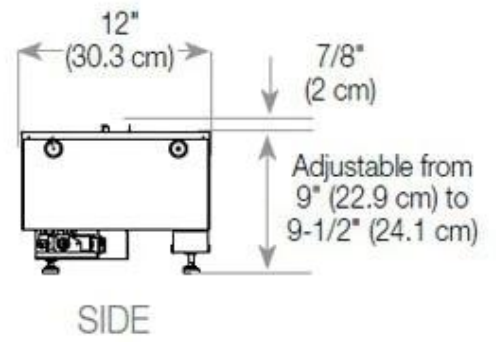

Appearance

Flame colours	1 colours
Material	Steel
Colour	Black
Finish	Matte
Interior	Black
Decoration	Wood (Additional)
Glas included	Yes
Glass Height	15 cm

Type

Producttype	3-sided Built-in Opti-myst Fireplace
Brand	Foco
Use	Indoor
Warranty	2 years

Size

Length/Width	120 cm
Height	50 cm
Depth	40 cm
Weight	40 kg
Cable lenght	150 cm

CASSETTE 100 AUTOMATIC

CASSETTE 1000 MANUAL

FRONT

SIDE