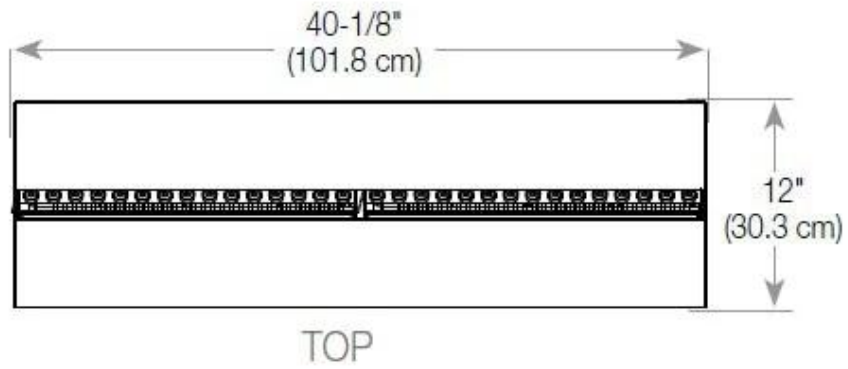

Appearance

Flame colours	1 colours
Material	Steel
Colour	Black
Finish	Matte
Interior	Black
Decoration	Wood (Additional)
Glas included	Yes
Glass Height	15 cm

Type

Producttype	3-sided Built-in Opti-myst Fireplace
Brand	Foco
Use	Indoor
Warranty	2 years

Size

Length/Width	120 cm
Height	50 cm
Depth	40 cm
Weight	40 kg
Cable lenght	150 cm

CASSETTE 100 AUTOMATIC

CASSETTE 1000 MANUAL

FRONT

SIDE