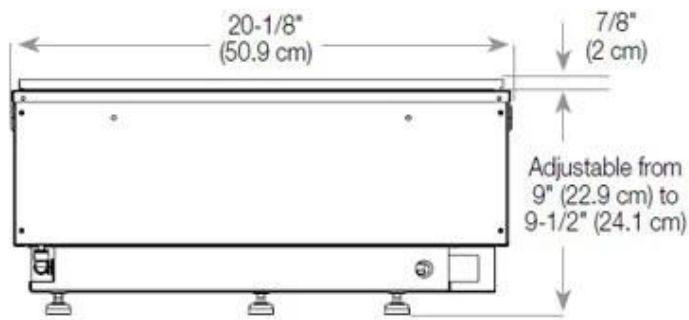

#### Appearance

Flame colours	1 colours
Material	Steel
Colour	Black
Finish	Matte
Interior	Black
Decoration	Wood (Additional)
Glas included	Yes
Glass Height	15 cm

#### Size

Length/Width	80 cm
Depth	40 cm
Weight	20 kg
Cable lenght	150 cm

CASSETTE 500 MANUAL

TOP

FRONT

SIDE

CASSETTE 500 AUTOMATIC

TOP