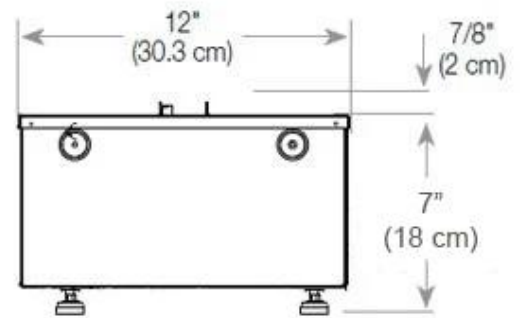

#### Appearance

Flame colours	1 colours
Material	Steel
Colour	Black
Finish	Matte
Interior	Black
Decoration	Wood (Additional)
Glas included	Yes
Glass Height	15 cm

#### Size

Length/Width	80 cm
Depth	40 cm
Weight	20 kg
Cable lenght	150 cm

CASSETTE 500 MANUAL

TOP

FRONT

SIDE

CASSETTE 500 AUTOMATIC

TOP