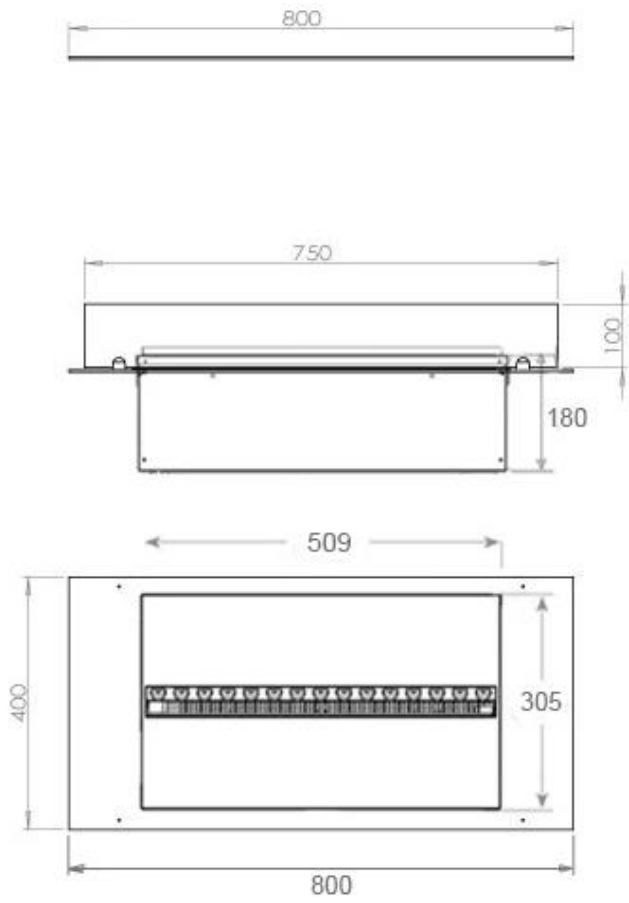

#### Appearance

Flame colours	1 colours
Material	Steel
Colour	Black
Finish	Matte
Interior	Black
Decoration	Wood (Additional)
Glas included	Yes
Glass Height	15 cm

#### Size

Length/Width	80 cm
Depth	40 cm
Weight	20 kg
Cable lenght	150 cm

CASSETTE 500 MANUAL

TOP

FRONT

SIDE

CASSETTE 500 AUTOMATIC

TOP