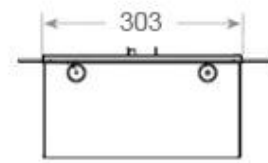

#### Appearance

Flame colours	1 colours
Material	Steel
Colour	Black
Finish	Matte
Interior	Black
Decoration	Wood (Additional)
Glas included	Yes
Glass Height	15 cm

#### Size

Length/Width	80 cm
Depth	40 cm
Weight	20 kg
Cable lenght	150 cm

CASSETTE 500 MANUAL

TOP

FRONT

SIDE

CASSETTE 500 AUTOMATIC

TOP