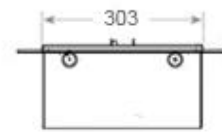

#### Appearance

Flame colours	1 colours
Material	Steel
Colour	Black
Finish	Matte
Interior	Black
Decoration	Wood (Additional)
Glas included	Yes
Glass Height	15 cm

#### Size

Length/Width	100 cm
Depth	40 cm
Weight	25 kg
Cable lenght	150 cm

CASSETTE 500 MANUAL

TOP

FRONT

SIDE

CASSETTE 500 AUTOMATIC

TOP