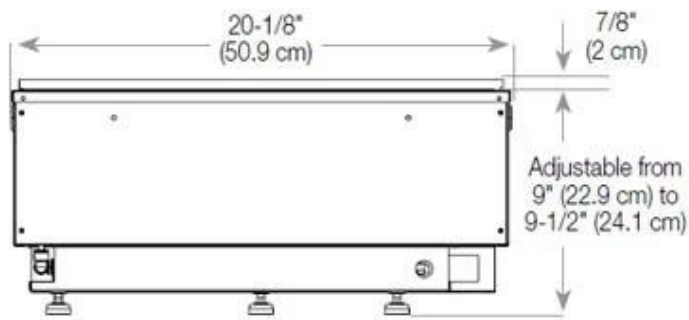

#### Appearance

Flame colours	1 colours
Material	Steel
Colour	Black
Finish	Matte
Interior	Black
Decoration	Wood (Additional)
Glas included	Yes
Glass Height	15 cm

#### Size

Length/Width	100 cm
Depth	40 cm
Weight	25 kg
Cable lenght	150 cm

CASSETTE 500 MANUAL

TOP

FRONT

SIDE

CASSETTE 500 AUTOMATIC

TOP