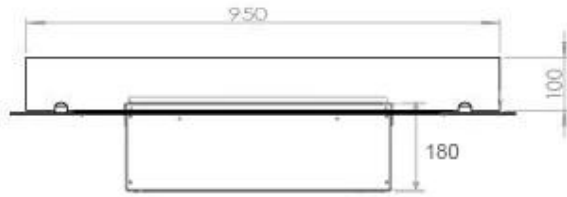

#### Appearance

Flame colours	1 colours
Material	Steel
Colour	Black
Finish	Matte
Interior	Black
Decoration	Wood (Additional)
Glas included	Yes
Glass Height	15 cm

#### Size

Length/Width	100 cm
Depth	40 cm
Weight	25 kg
Cable lenght	150 cm

CASSETTE 500 MANUAL

TOP

FRONT

SIDE

CASSETTE 500 AUTOMATIC

TOP