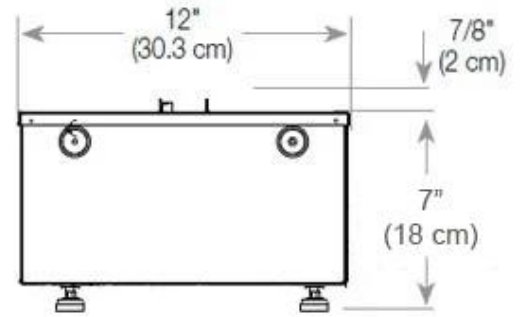

#### Appearance

Flame colours	1 colours
Material	Steel
Colour	Black
Finish	Matte
Interior	Black
Decoration	Wood (Additional)
Glas included	Yes
Glass Height	15 cm

#### Size

Length/Width	100 cm
Depth	40 cm
Weight	25 kg
Cable lenght	150 cm

CASSETTE 500 MANUAL

TOP

FRONT

SIDE

CASSETTE 500 AUTOMATIC

TOP