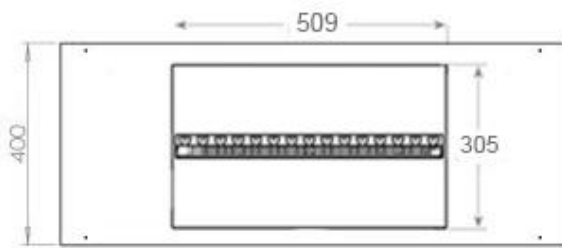

#### Appearance

Flame colours	1 colours
Material	Steel
Colour	Black
Finish	Matte
Interior	Black
Decoration	Wood (Additional)
Glas included	Yes
Glass Height	15 cm

#### Size

Length/Width	100 cm
Depth	40 cm
Weight	25 kg
Cable lenght	150 cm

CASSETTE 500 MANUAL

TOP

FRONT

SIDE

CASSETTE 500 AUTOMATIC

TOP