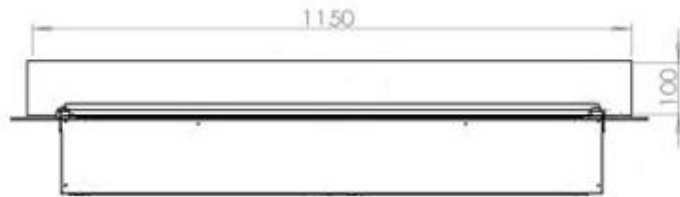

Appearance

Flame colours	1 colours
Material	Steel
Colour	Black
Finish	Matte
Interior	Black
Decoration	Wood (Additional)
Glas included	Yes
Glass Height	15 cm

Type

Producttype	4-sided Opti-myst Fireplace
Brand	Foco
Use	Indoor
Flame view	44,1
Warranty	2 years

Size

Length/Width	120 cm
Depth	40 cm
Weight	30 kg
Cable lenght	150 cm

CASSETTE 1000 MANUAL

FRONT

SIDE

CASSETTE 100 AUTOMATIC