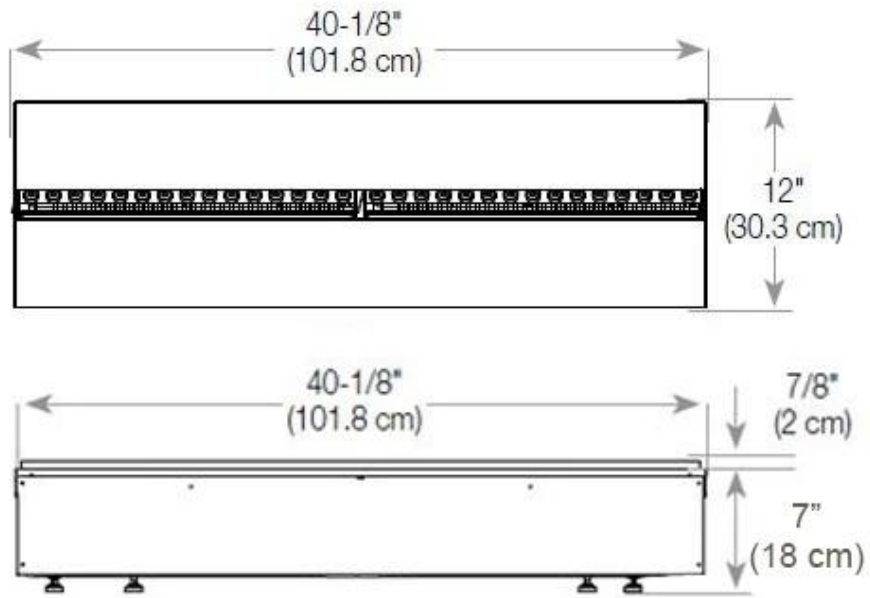

Appearance

Flame colours	1 colours
Material	Steel
Colour	Black
Finish	Matte
Interior	Black
Decoration	Wood (Additional)
Glas included	Yes
Glass Height	15 cm

Type

Producttype	4-sided Opti-myst Fireplace
Brand	Foco
Use	Indoor
Flame view	44,1
Warranty	2 years

Size

Length/Width	120 cm
Depth	40 cm
Weight	30 kg
Cable lenght	150 cm

CASSETTE 1000 MANUAL

FRONT

SIDE

CASSETTE 100 AUTOMATIC