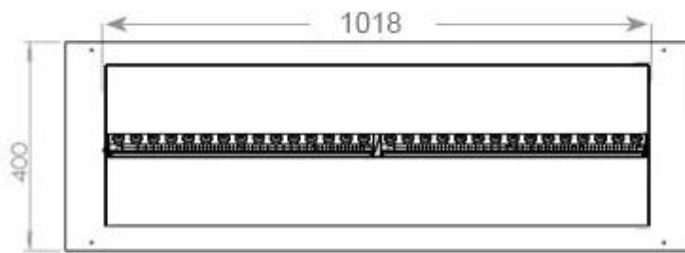

Appearance

Flame colours	1 colours
Material	Steel
Colour	Black
Finish	Matte
Interior	Black
Decoration	Wood (Additional)
Glas included	Yes
Glass Height	15 cm

Type

Producttype	4-sided Opti-myst Fireplace
Brand	Foco
Use	Indoor
Flame view	44,1
Warranty	2 years

Size

Length/Width	120 cm
Depth	40 cm
Weight	30 kg
Cable lenght	150 cm

CASSETTE 1000 MANUAL

FRONT

SIDE

CASSETTE 100 AUTOMATIC