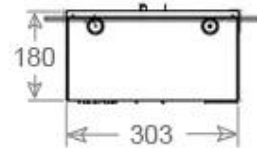

Appearance

Flame colours	1 colours
Material	Steel
Colour	Black
Finish	Matte
Interior	Black
Decoration	Wood (Additional)
Glas included	Yes
Glass Height	15 cm

Type

Producttype	4-sided Opti-myst Fireplace
Brand	Foco
Use	Indoor
Flame view	44,1
Warranty	2 years

Size

Length/Width	120 cm
Depth	40 cm
Weight	30 kg
Cable lenght	150 cm

CASSETTE 1000 MANUAL

FRONT

SIDE

CASSETTE 100 AUTOMATIC